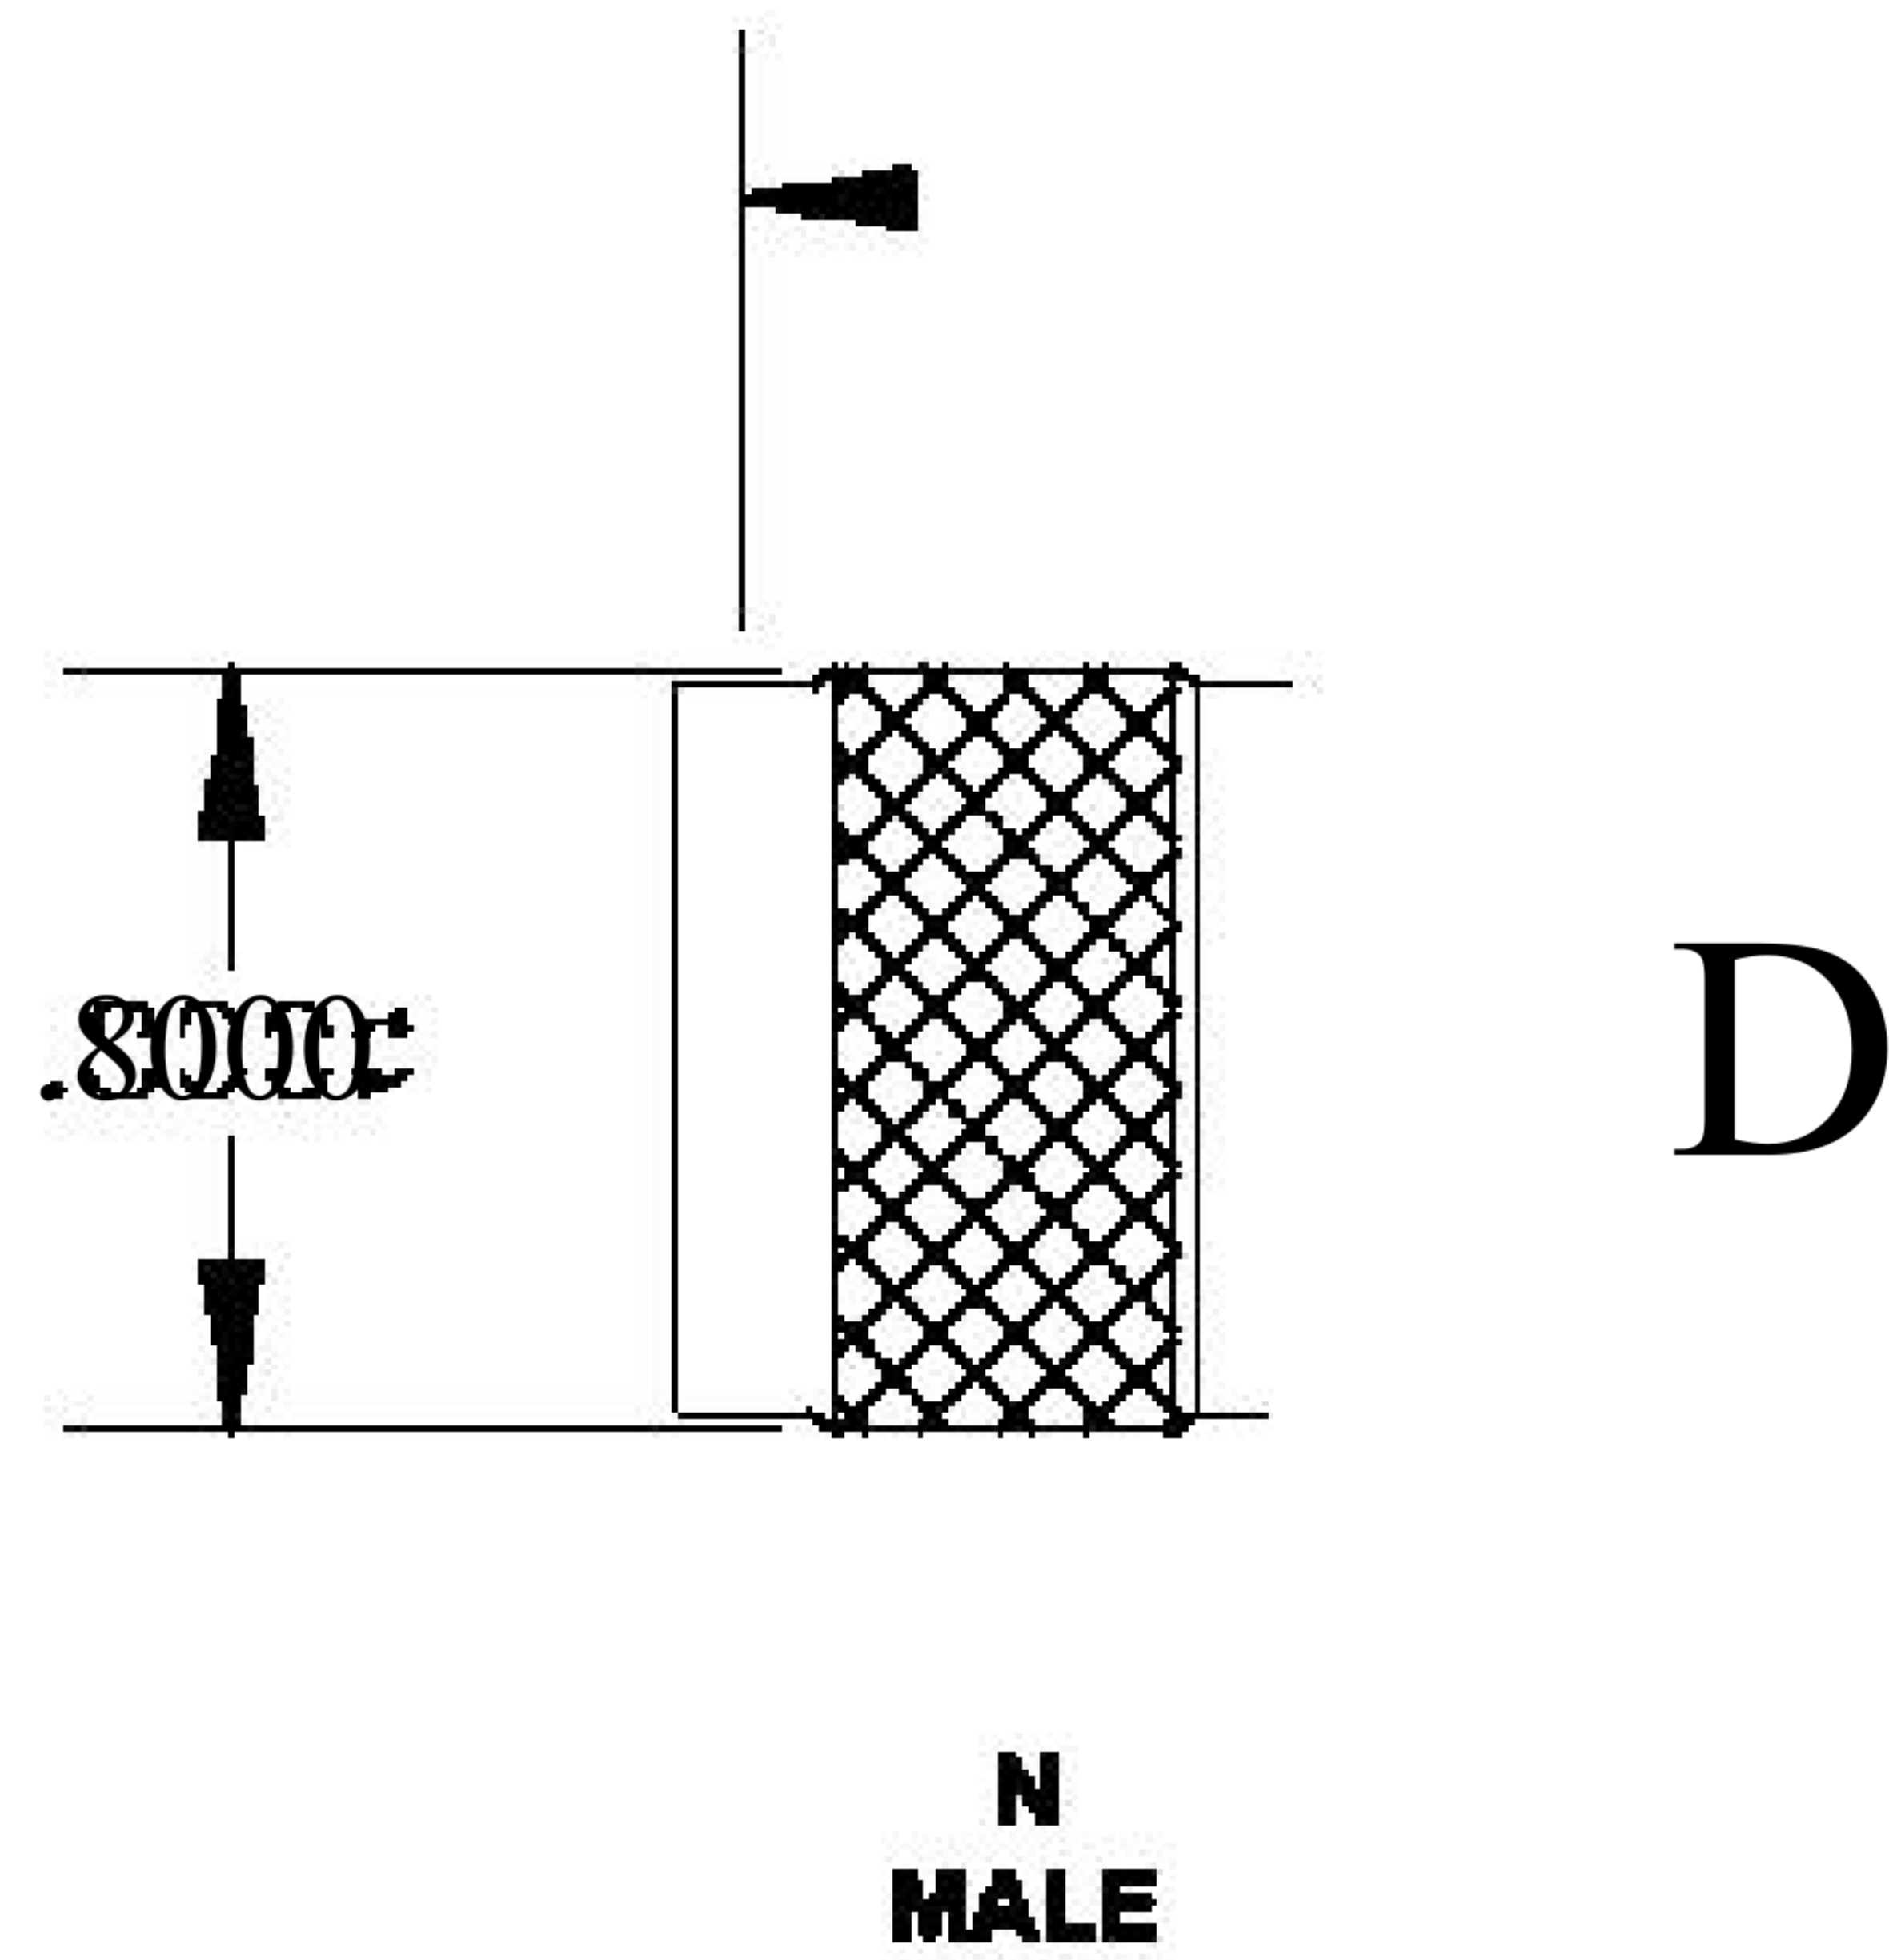

COMPONENTS	IMPEDANCE
N MALE	50 OHM
N FEMALE	50 OHM
RG188A/U	50 OHM

Standard Lengths	
■12	12"
-24	24"
-36	36"
■48	48"
-60	60"
■XXX	Custom Length in inches

8th Floor, Building 1, Yongfu Science and Technology Center Industrial Park, Nanzha District 5, Humen, 523900, Dongguan, Guangdong, China.

Website: www.ebeestock.com

Email: sales@ebeestock.com

COAXIAL & FIBER OPTICS

DWG TITLE ET27306	DES_ n-male-to-n-female-cable-12-inch-length-using-rg188-coax-rohs-0027306
----------------------	---

SIZE A | **FSCM NO. 53919** | CAD FILE 073102 | SCALE N/A | 127