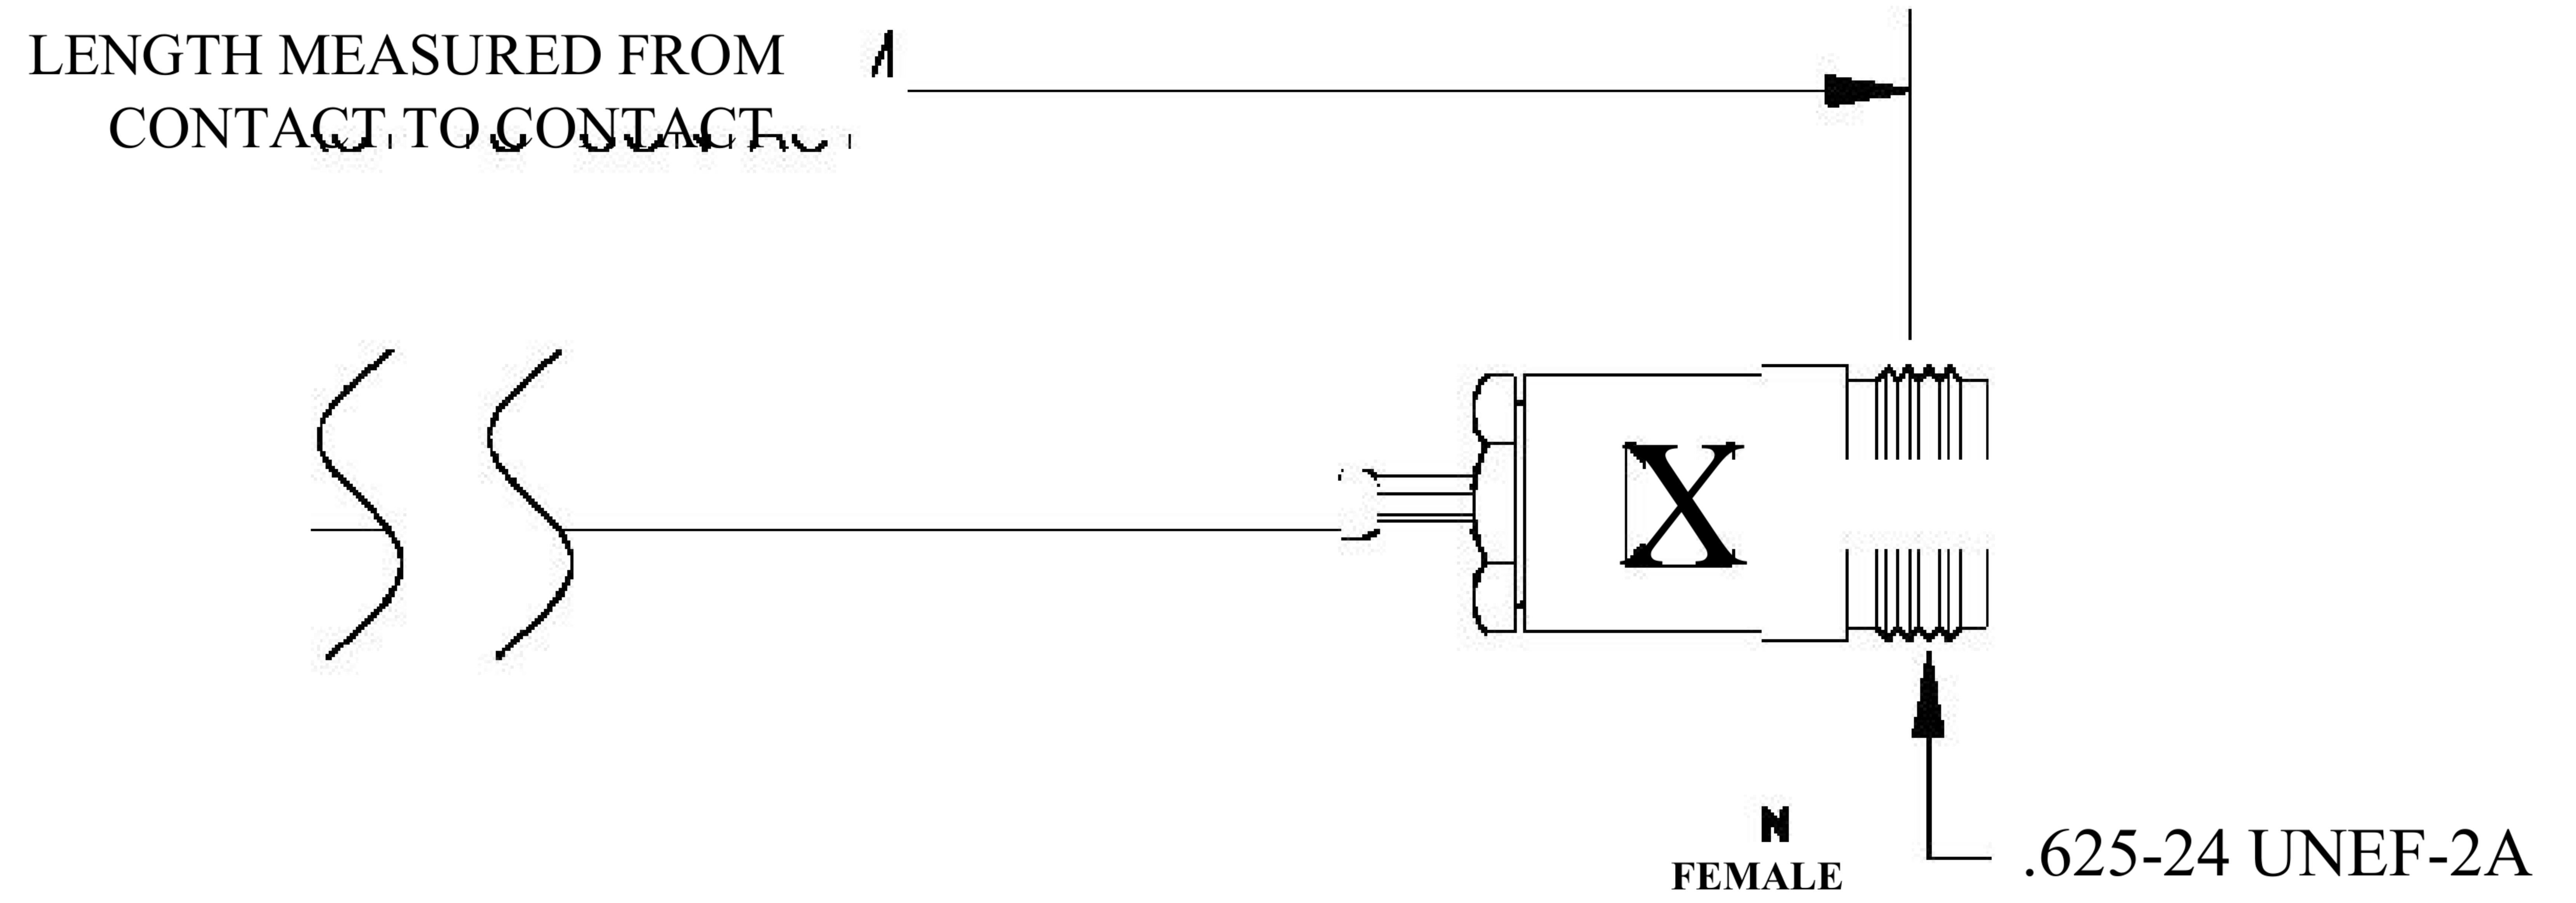

COMPONENTS	IMPEDANCE
N MALE	50 OHM
N FEMALE	50 OHM
RG188A/U	50 OHM

Standard Lengths	
■12	12"
-24	24"
-36	36"
■48	48"
-60	60"
■XXX	Custom Length in inches

8th Floor, Building 1, Yongfu Science and Technology Center Industrial Park, Nanzha District 5, Humen, 523900, Dongguan, Guangdong, China.

Website: www.ebeestock.com

Email: sales@ebeestock.com

COAXIAL & FIBER OPTICS

DWG TITLE ET27306	DES_ n-male-to-n-female-cable-12-inch-length-using-rg188-coax-rohs-0027306
----------------------	---

SIZE A | **FSCM NO. 53919** | CAD FILE 073102 | SCALE N/A | 127