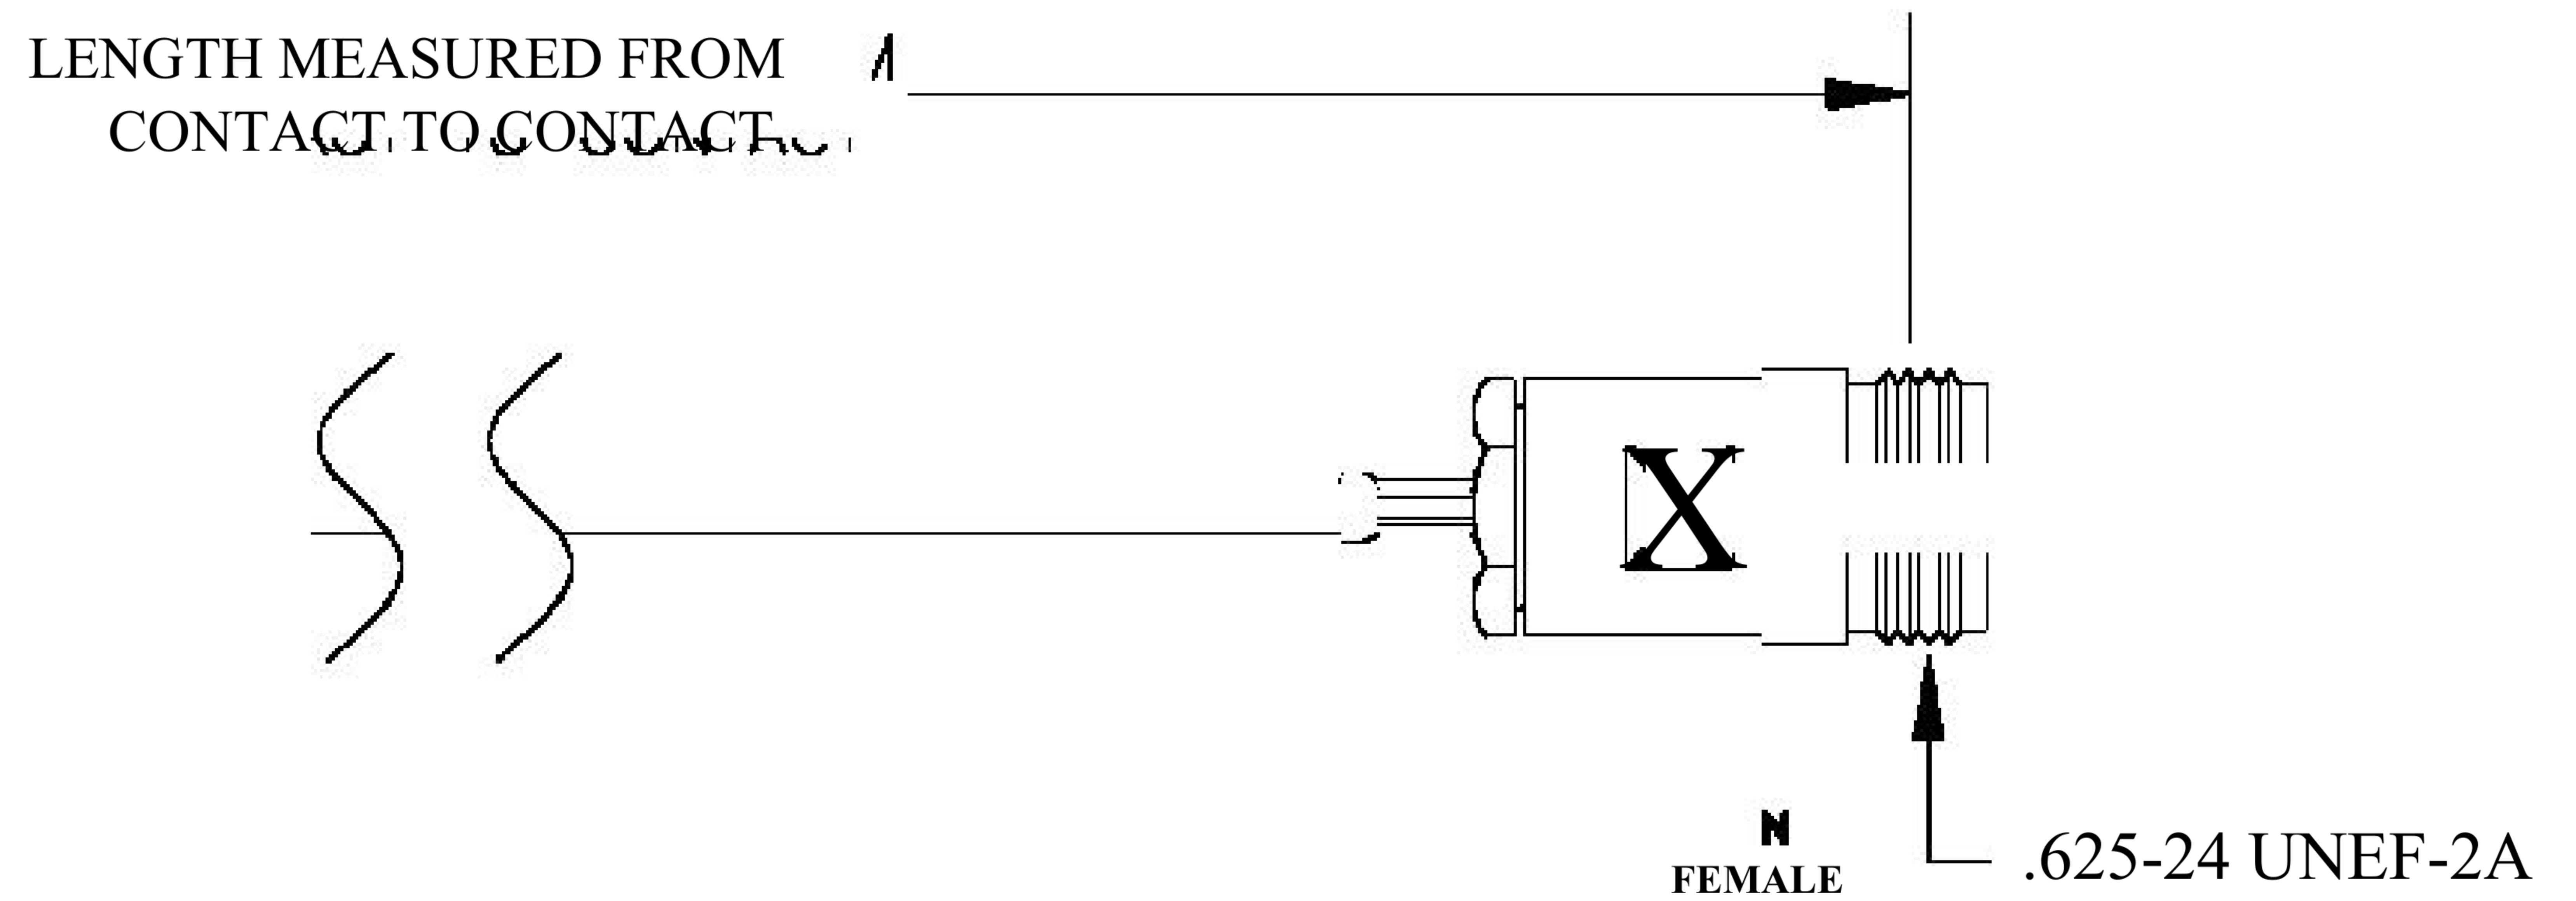

COMPONENTS	IMPEDANCE
N MALE	50 OHM
N FEMALE	50 OHM
RG188A/U	50 OHM

Standard Lengths	
■12	12"
-24	24"
-36	36"
■48	48"
-60	60"
■XXX	Custom Length in inches

8th Floor, Building 1, Yongfu Science and Technology Center Industrial Park, Nanzha District 5, Humen, 523900, Dongguan, Guangdong, China.

Website: www.ebeestock.com

Email: sales@ebeestock.com

COAXIAL & FIBER OPTICS

DWG TITLE ET27308	DES_ n-male-to-n-female-cable-12-inch-length-using-rg188-coax-rohs-0027306
----------------------	---

SIZE A | **FSCM NO. 53919** | CAD FILE 073102 | SCALE N/A | 127