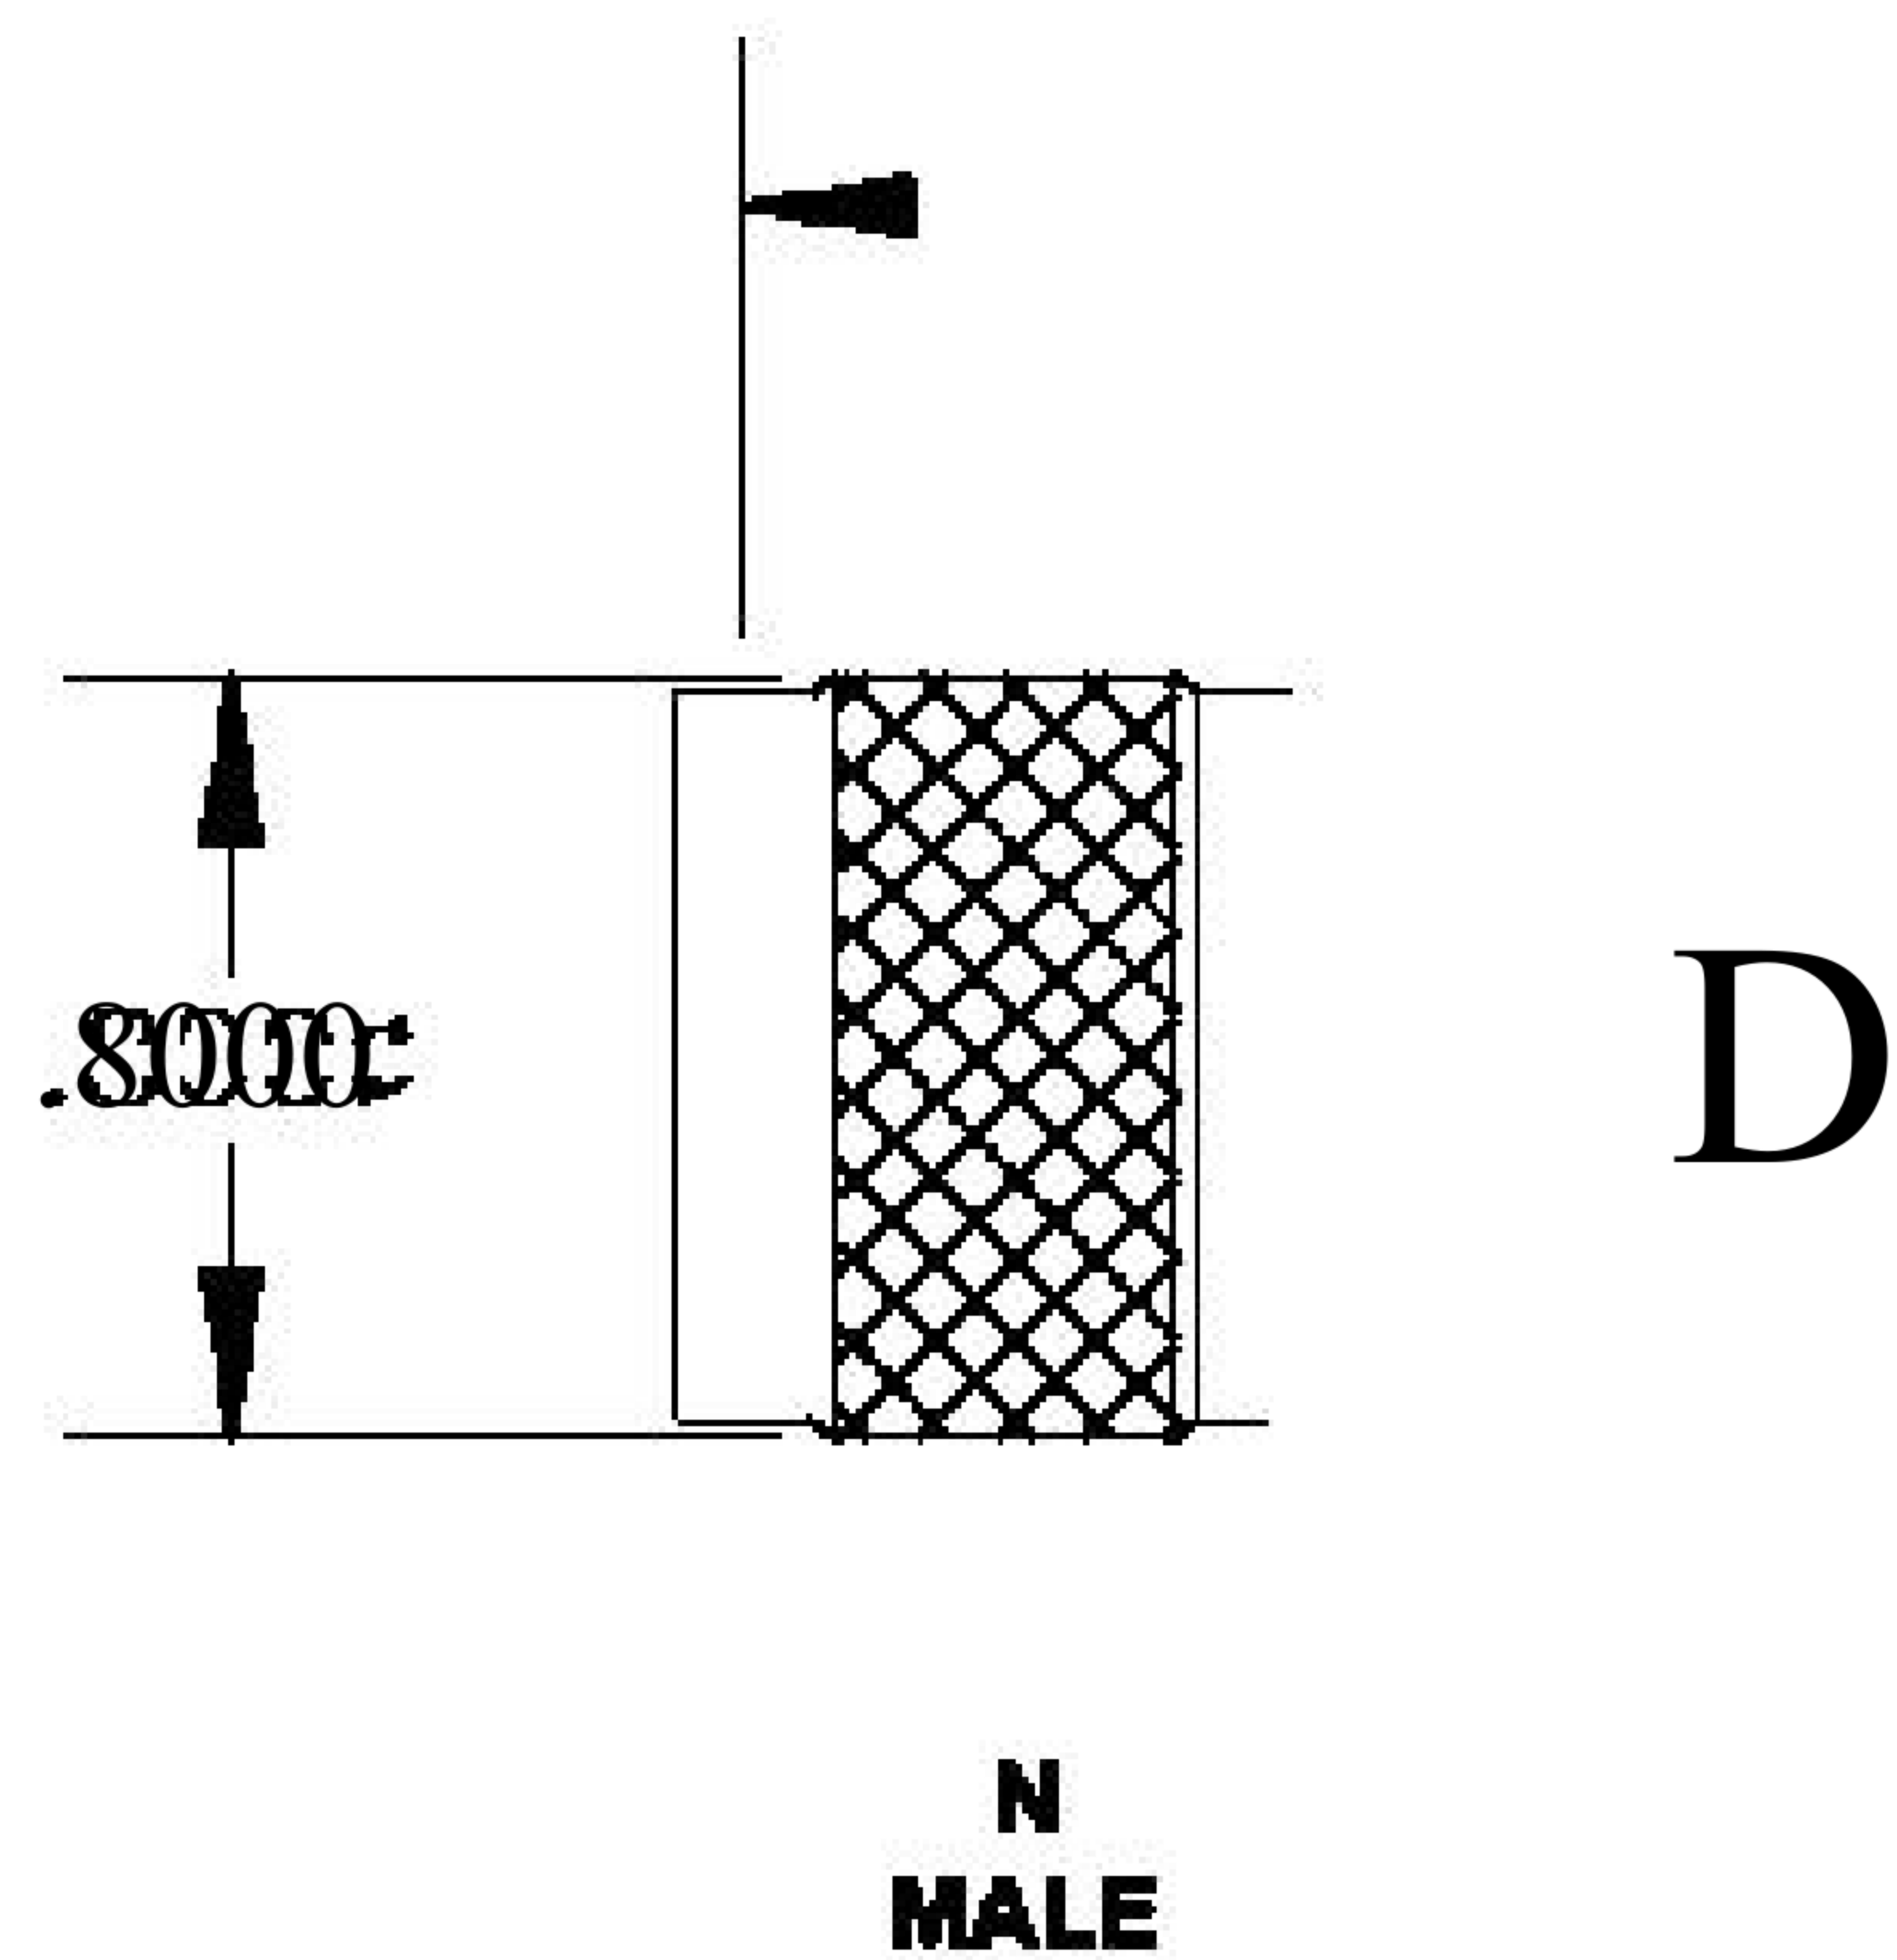

COMPONENTS	IMPEDANCE
N MALE	50 OHM
N FEMALE	50 OHM
RG188A/U	50 OHM

Standard Lengths	
■12	12"
-24	24"
-36	36"
■48	48"
-60	60"
■XXX	Custom Length in inches

8th Floor, Building 1, Yongfu Science and Technology Center Industrial Park, Nanzha District 5, Humen, 523900, Dongguan, Guangdong, China.

Website: www.ebeestock.com

Email: sales@ebeestock.com

COAXIAL & FIBER OPTICS

DWG TITLE ET27308	DES_ n-male-to-n-female-cable-12-inch-length-using-rg188-coax-rohs-0027306
----------------------	---

SIZE A | **FSCM NO. 53919** | CAD FILE 073102 | SCALE N/A | 127