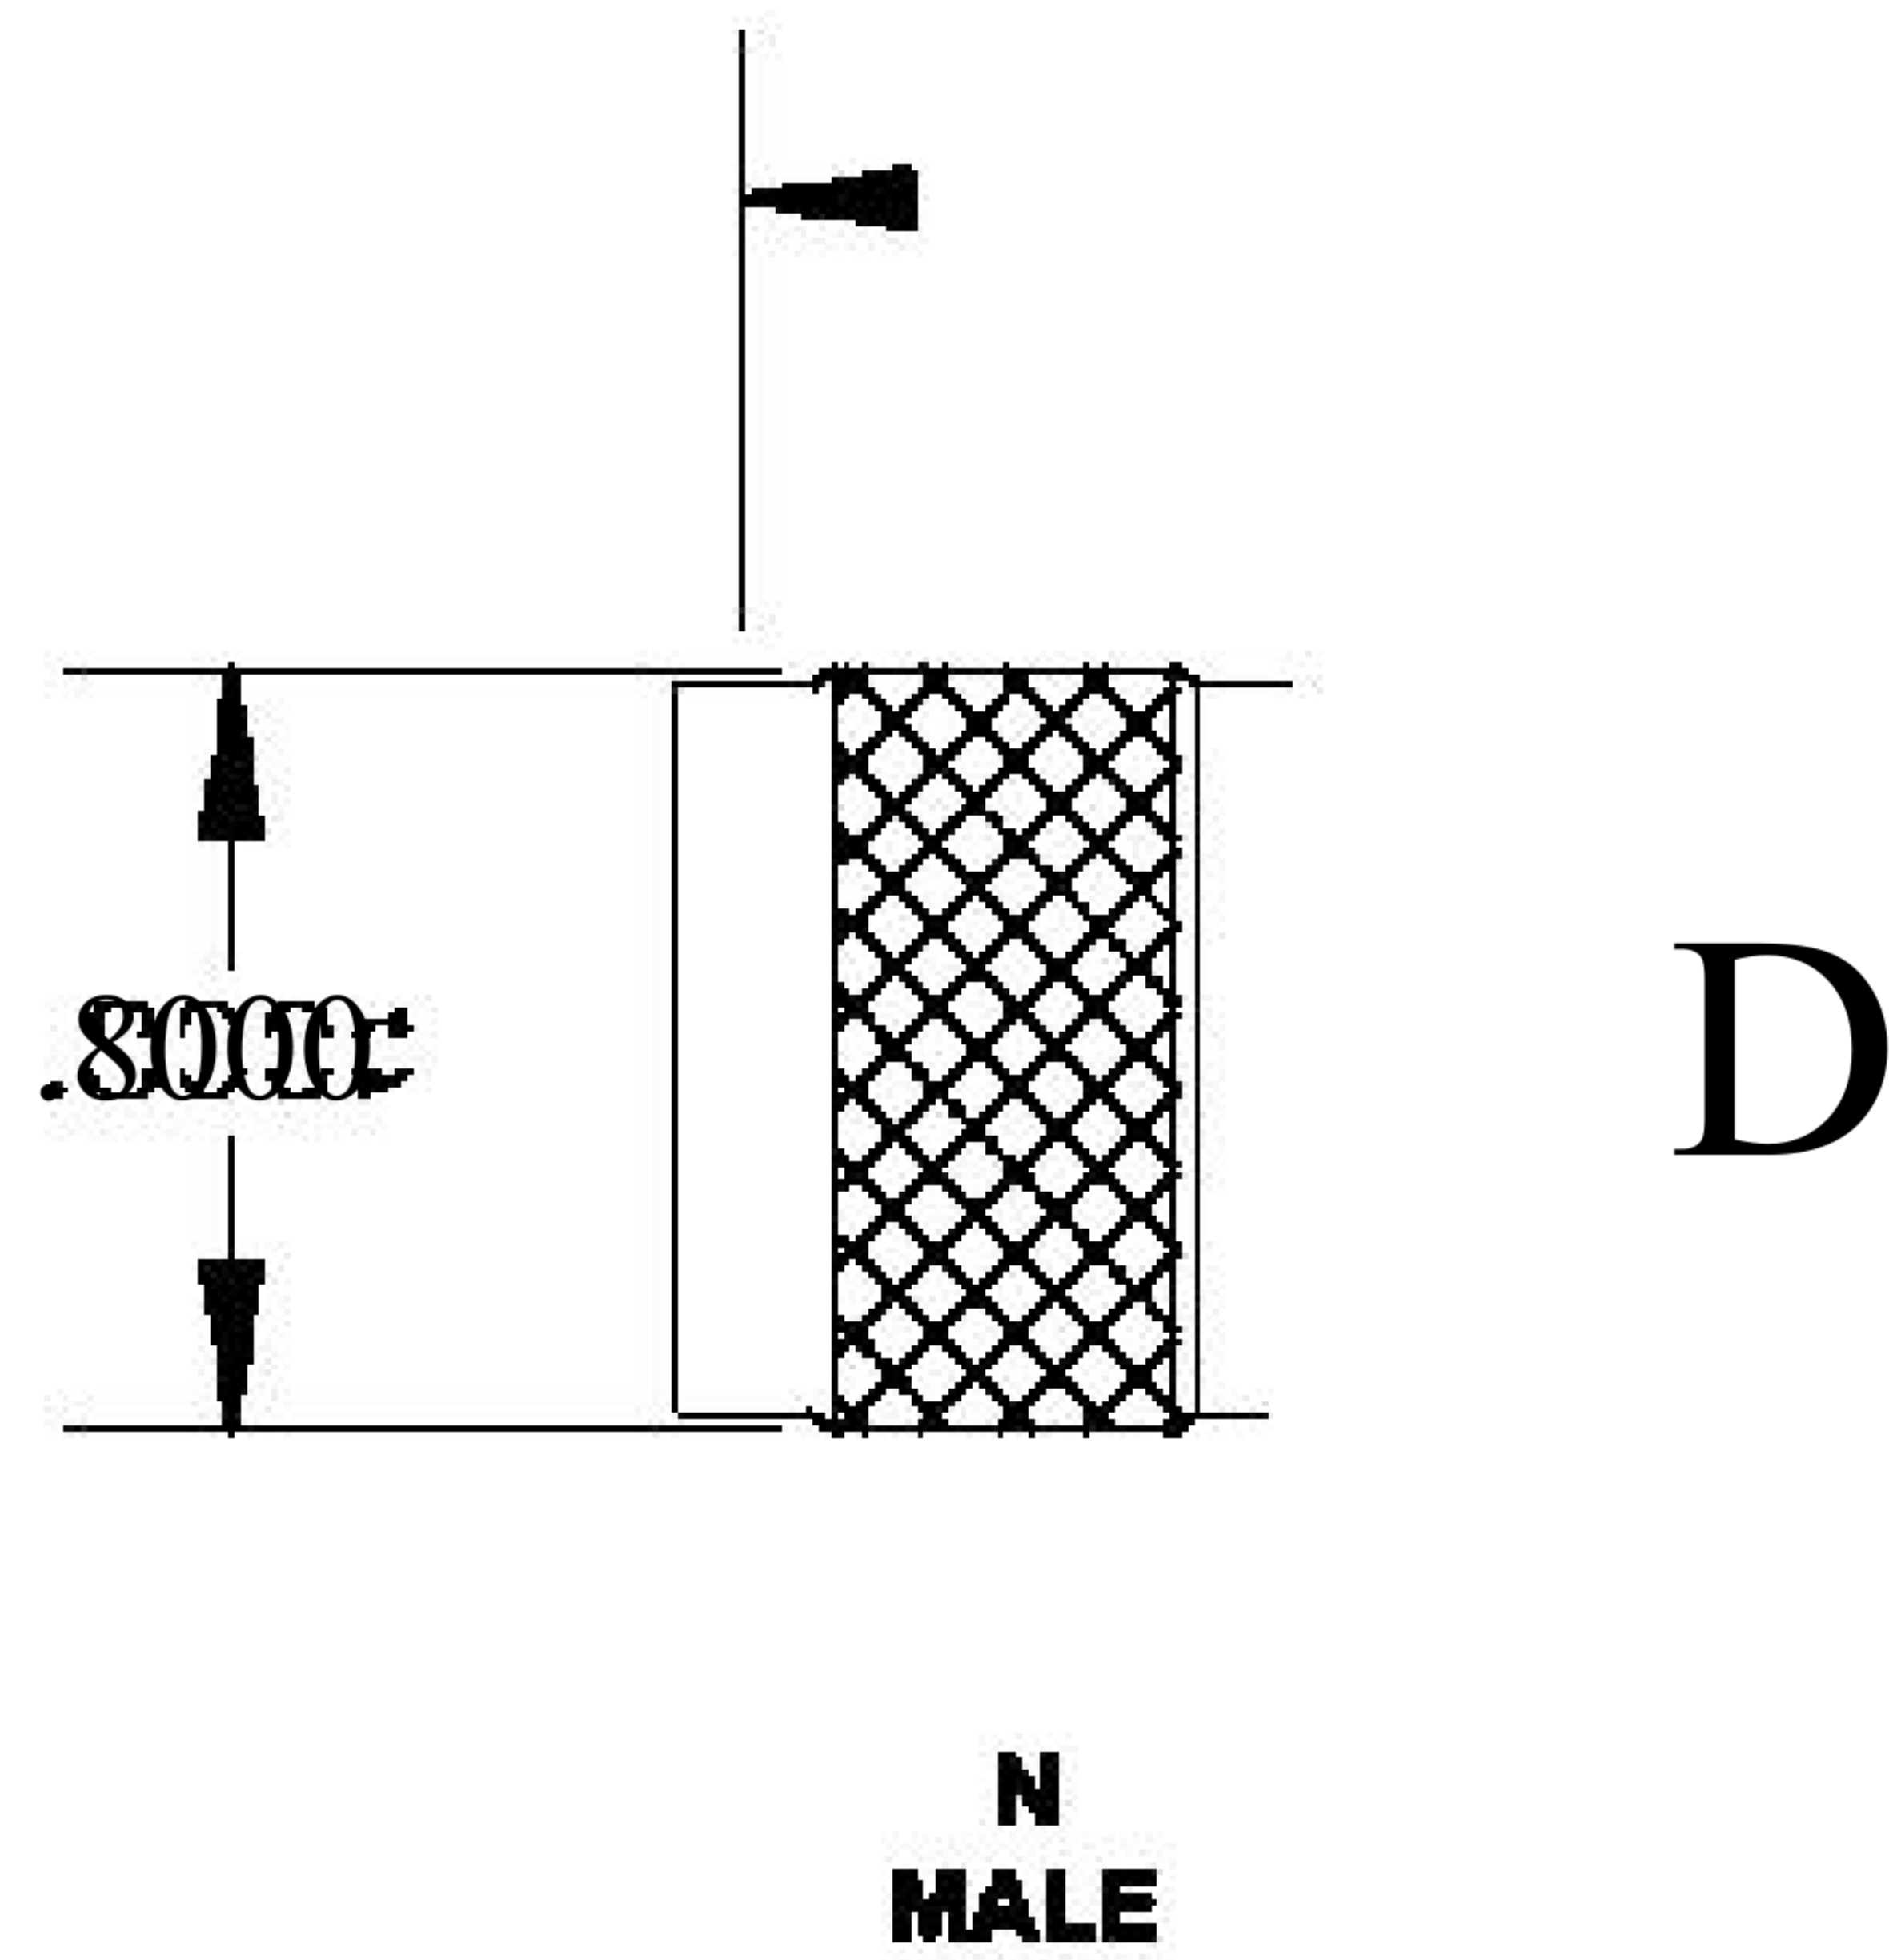

COMPONENTS	IMPEDANCE
N MALE	50 OHM
N FEMALE	50 OHM
RG188A/U	50 OHM

Standard Lengths	
■12	12"
-24	24"
-36	36"
■48	48"
-60	60"
■XXX	Custom Length in inches

8th Floor, Building 1, Yongfu Science and Technology Center Industrial Park, Nanzha District 5, Humen, 523900, Dongguan, Guangdong, China.

Website: www.ebeestock.com

Email: sales@ebeestock.com

COAXIAL & FIBER OPTICS

DWG TITLE ET27311	DES_ n-male-to-n-female-cable-12-inch-length-using-rg188-coax-rohs-0027306
----------------------	---

SIZE A | **FSCM NO. 53919** | CAD FILE 073102 | SCALE N/A | 127