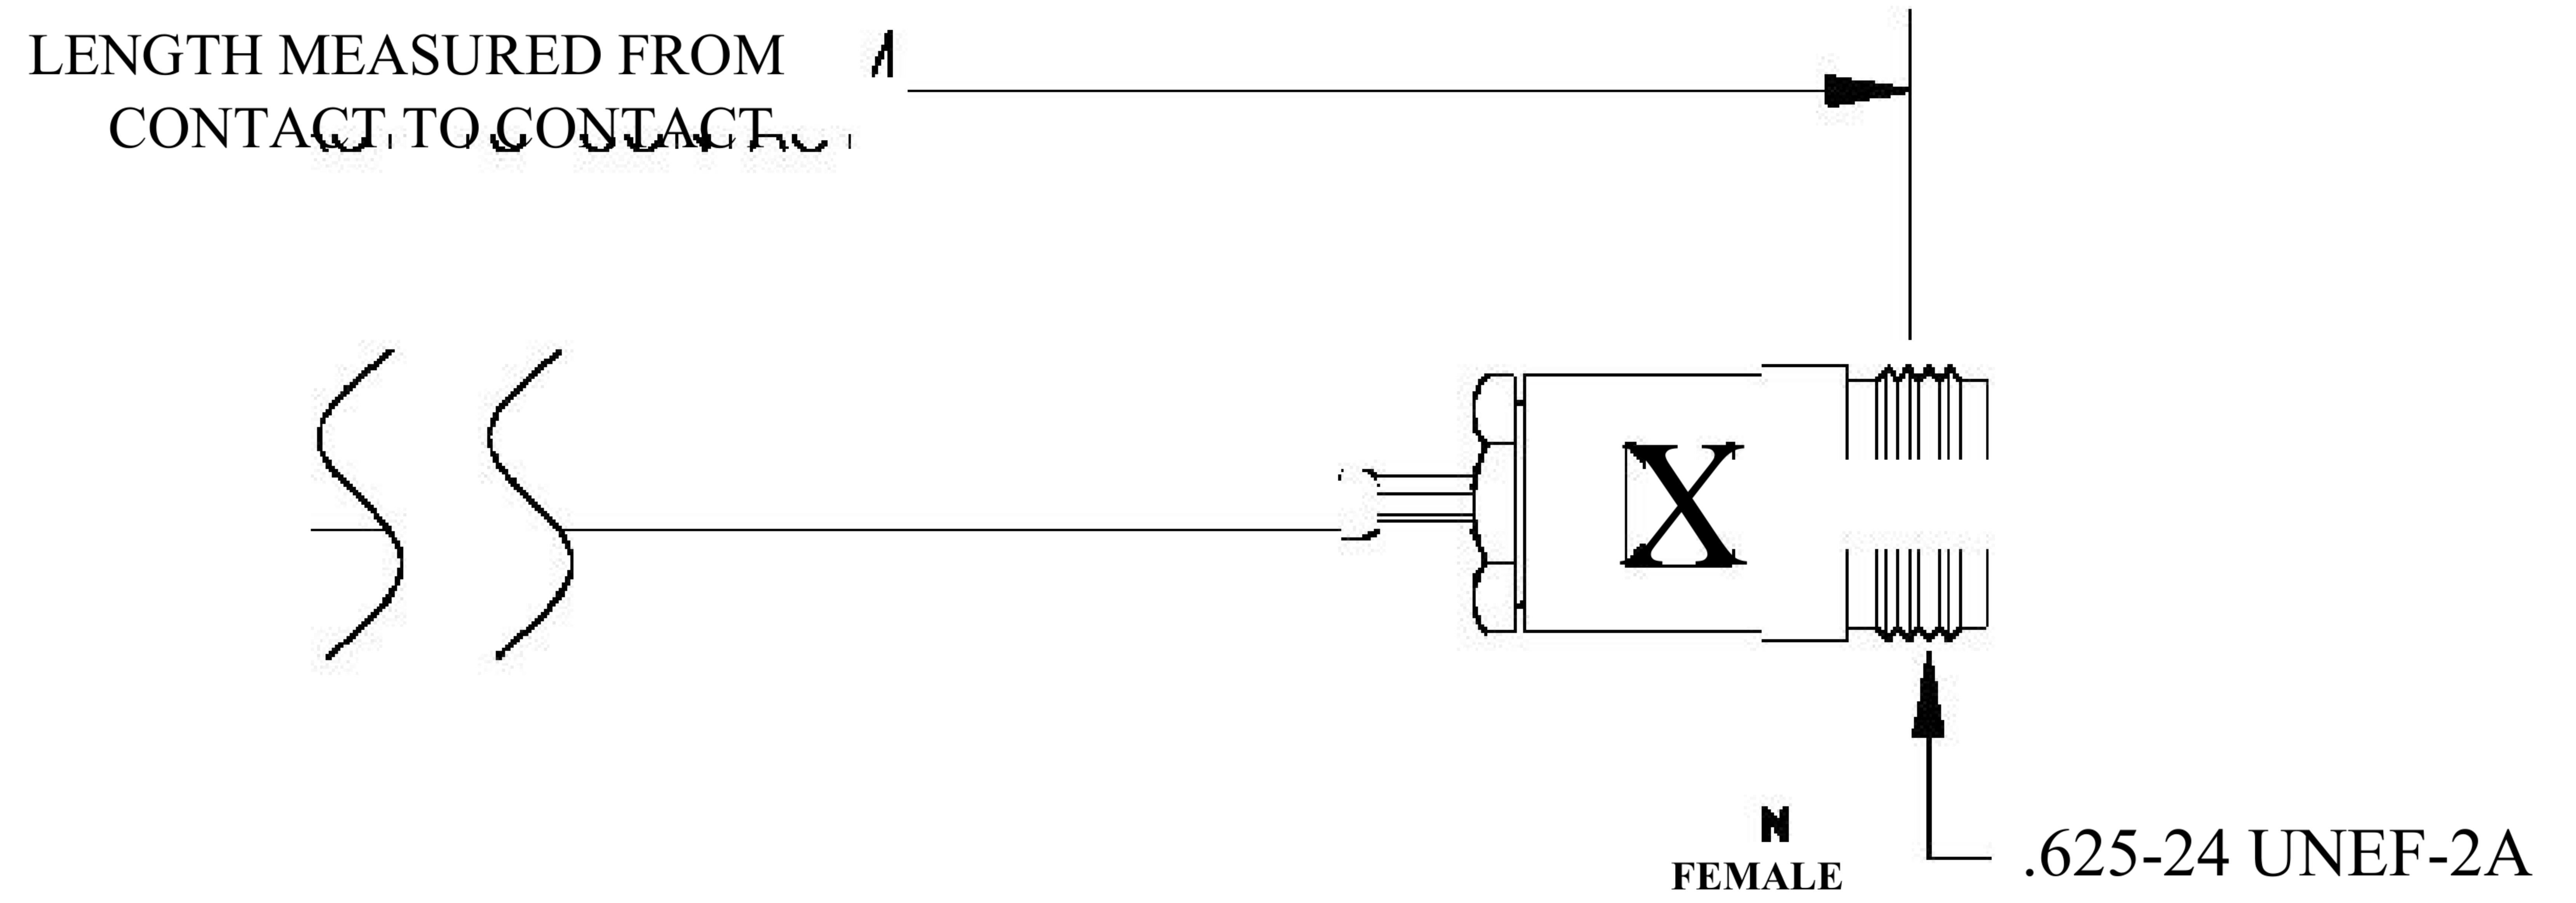

COMPONENTS	IMPEDANCE
N MALE	50 OHM
N FEMALE	50 OHM
RG188A/U	50 OHM

Standard Lengths	
■12	12"
-24	24"
-36	36"
■48	48"
-60	60"
■XXX	Custom Length in inches

8th Floor, Building 1, Yongfu Science and Technology Center Industrial Park, Nanzha District 5, Humen, 523900, Dongguan, Guangdong, China.

Website: www.ebeestock.com

Email: sales@ebeestock.com

COAXIAL & FIBER OPTICS

DWG TITLE ET27311	DES_ n-male-to-n-female-cable-12-inch-length-using-rg188-coax-rohs-0027306
----------------------	---

SIZE A | **FSCM NO. 53919** | CAD FILE 073102 | SCALE N/A | 127