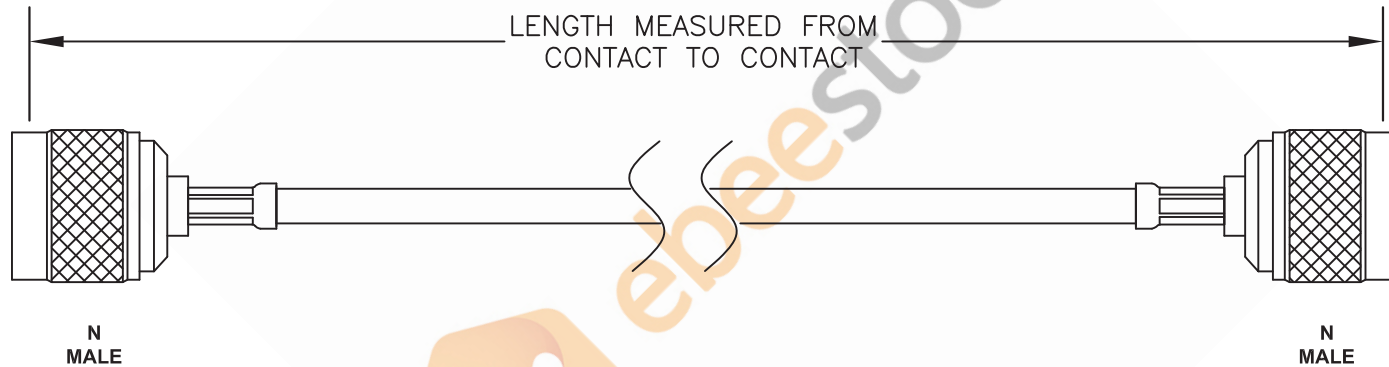

N Male to N Male Cable 12 Inch Length Using RG58 Coax

Standard Lengths	
-12	12"
-24	24"
-36	36"
-48	48"
-60	60"
-XXX	Custom Length in Inches

8TH FLOOR, BUILDING 1, YONGFU SCIENCE AND TECHNOLOGY
CENTER INDUSTRIAL PARK, NANZHA DISTRICT 5,
HUMEN, 523900, DONGGUAN, GUANGDONG, CHINA

WEBSITE: www.ebeestock.com
EMAIL: sales@ebeestock.com

DWG TITLE

RG58 I 12

NOTES:

1. UNLESS OTHERWISE SPECIFIED ALL DIMENSIONS ARE NOMINAL.
2. ALL SPECIFICATIONS ARE SUBJECT TO CHANGE WITHOUT NOTICE AT ANY TIME.
3. DIMENSIONS ARE IN INCHES [mm].
4. LENGTH TOLERANCE IS $\pm 1.5\%$ OR $3/8"$, WHICHEVER IS GREATER.

REV. A

FSCM NO. 53919

CAD FILE 021308

SCALE N/A

SIZE A

127