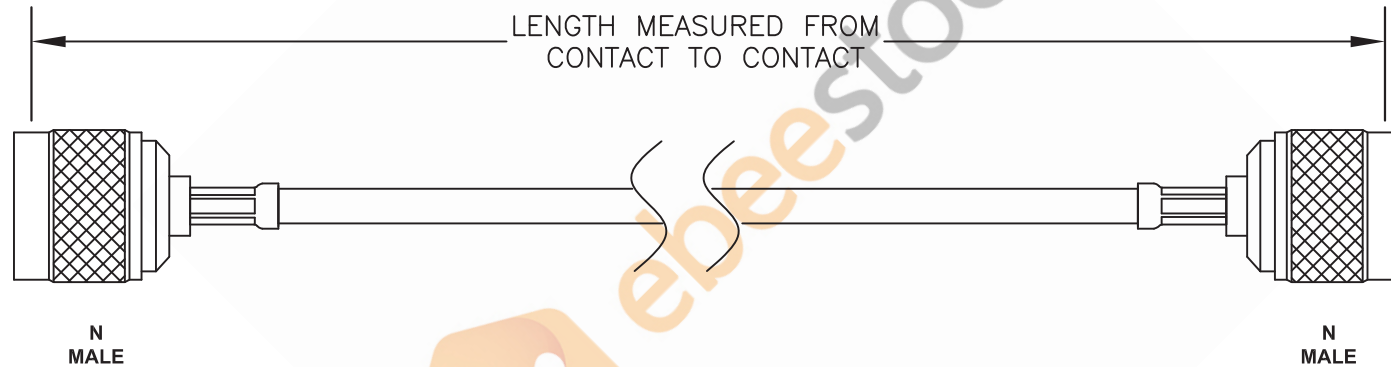

N Male to N Male Cable 60 Inch Length Using RG58 Coax

Standard Lengths	
-12	12"
-24	24"
-36	36"
-48	48"
-60	60"
-XXX	Custom Length in Inches

8TH FLOOR, BUILDING 1, YONGFU SCIENCE AND TECHNOLOGY  
CENTER INDUSTRIAL PARK, NANZHA DISTRICT 5,  
HUMEN, 523900, DONGGUAN, GUANGDONG, CHINA

WEBSITE: [www.ebeestock.com](http://www.ebeestock.com)  
EMAIL: [sales@ebeestock.com](mailto:sales@ebeestock.com)

DWG TITLE

ØVG I 16

NOTES:

1. UNLESS OTHERWISE SPECIFIED ALL DIMENSIONS ARE NOMINAL.
2. ALL SPECIFICATIONS ARE SUBJECT TO CHANGE WITHOUT NOTICE AT ANY TIME.
3. DIMENSIONS ARE IN INCHES [mm].
4. LENGTH TOLERANCE IS  $\pm 1.5\%$  OR  $3/8"$ , WHICHEVER IS GREATER.

REV. A

FSCM NO. 53919

CAD FILE 021308

SCALE N/A

SIZE A

127