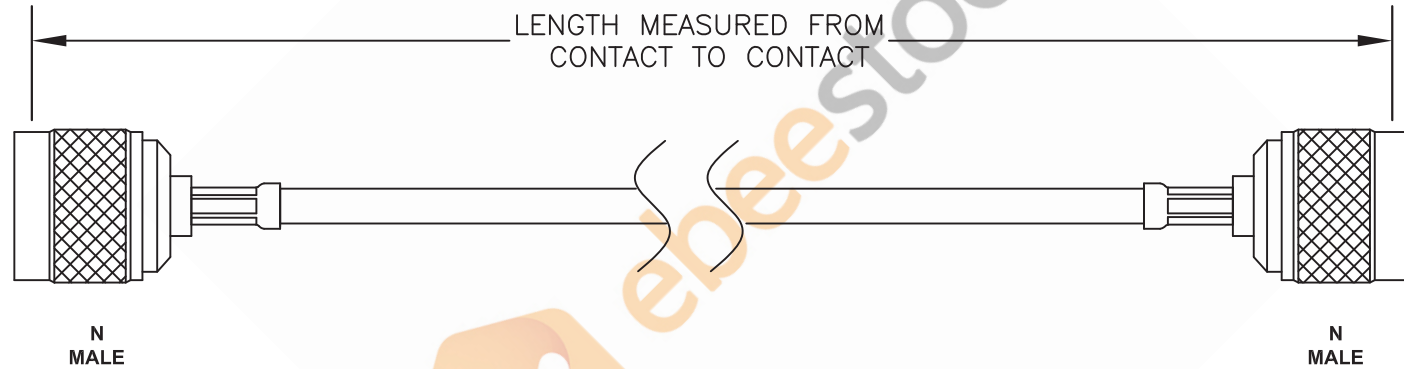

N Male to N Male Cable 12 Inch Length Using RG58 Coax, RoHS

Standard Lengths	
-12	12"
-24	24"
-36	36"
-48	48"
-60	60"
-XXX	Custom Length in Inches

8TH FLOOR, BUILDING 1, YONGFU SCIENCE AND TECHNOLOGY
CENTER INDUSTRIAL PARK, NANZHA DISTRICT 5,
HUMEN, 523900, DONGGUAN, GUANGDONG, CHINA

WEBSITE: www.ebeestock.com
EMAIL: sales@ebeestock.com

DWG TITLE

ET27418

NOTES:

1. UNLESS OTHERWISE SPECIFIED ALL DIMENSIONS ARE NOMINAL.
2. ALL SPECIFICATIONS ARE SUBJECT TO CHANGE WITHOUT NOTICE AT ANY TIME.
3. DIMENSIONS ARE IN INCHES [mm].
4. LENGTH TOLERANCE IS $\pm 1.5\%$ OR $3/8"$, WHICHEVER IS GREATER.

REV. A

FSCM NO. 53919

CAD FILE 021308

SCALE N/A

SIZE A

127