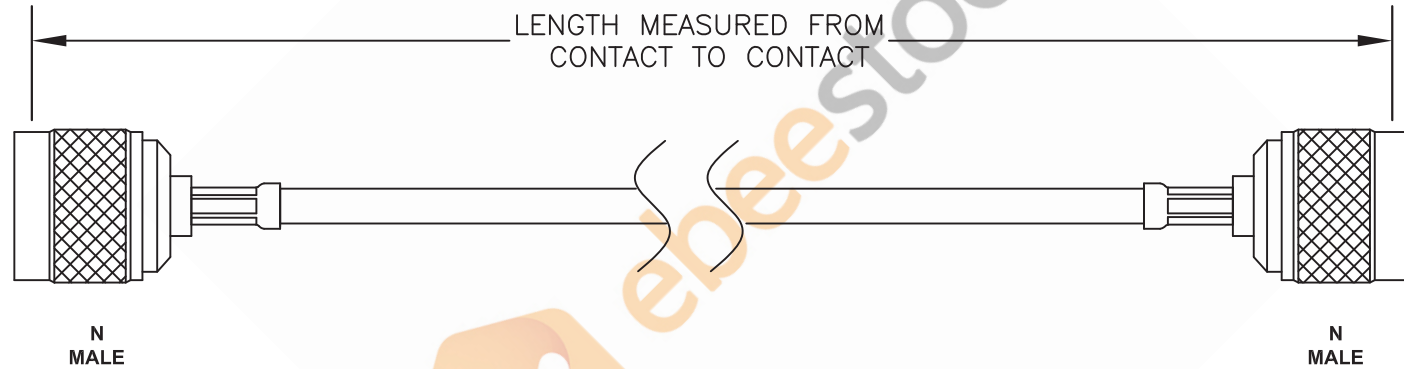

N Male to N Male Cable 24 Inch Length Using RG58 Coax, RoHS

Standard Lengths	
-12	12"
-24	24"
-36	36"
-48	48"
-60	60"
-XXX	Custom Length in Inches

8TH FLOOR, BUILDING 1, YONGFU SCIENCE AND TECHNOLOGY  
CENTER INDUSTRIAL PARK, NANZHA DISTRICT 5,  
HUMEN, 523900, DONGGUAN, GUANGDONG, CHINA

WEBSITE: [www.ebeestock.com](http://www.ebeestock.com)  
EMAIL: [sales@ebeestock.com](mailto:sales@ebeestock.com)

DWG TITLE

**ET27419**

NOTES:

1. UNLESS OTHERWISE SPECIFIED ALL DIMENSIONS ARE NOMINAL.
2. ALL SPECIFICATIONS ARE SUBJECT TO CHANGE WITHOUT NOTICE AT ANY TIME.
3. DIMENSIONS ARE IN INCHES [mm].
4. LENGTH TOLERANCE IS  $\pm 1.5\%$  OR  $3/8"$ , WHICHEVER IS GREATER.

REV. A

FSCM NO. 53919

CAD FILE 021308

SCALE N/A

SIZE A

127