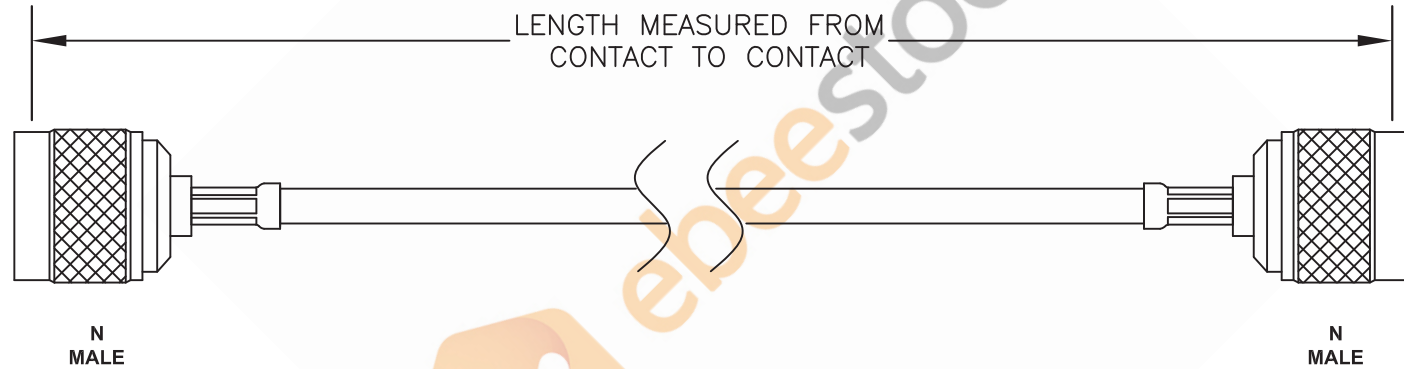

N Male to N Male Cable 60 Inch Length Using RG58 Coax, RoHS

Standard Lengths	
-12	12"
-24	24"
-36	36"
-48	48"
-60	60"
-XXX	Custom Length in Inches

8TH FLOOR, BUILDING 1, YONGFU SCIENCE AND TECHNOLOGY
CENTER INDUSTRIAL PARK, NANZHA DISTRICT 5,
HUMEN, 523900, DONGGUAN, GUANGDONG, CHINA

WEBSITE: www.ebeestock.com
EMAIL: sales@ebeestock.com

DWG TITLE

ET27422

NOTES:

1. UNLESS OTHERWISE SPECIFIED ALL DIMENSIONS ARE NOMINAL.
2. ALL SPECIFICATIONS ARE SUBJECT TO CHANGE WITHOUT NOTICE AT ANY TIME.
3. DIMENSIONS ARE IN INCHES [mm].
4. LENGTH TOLERANCE IS $\pm 1.5\%$ OR $3/8"$, WHICHEVER IS GREATER.

REV. A

FSCM NO. 53919

CAD FILE 021308

SCALE N/A

SIZE A

127