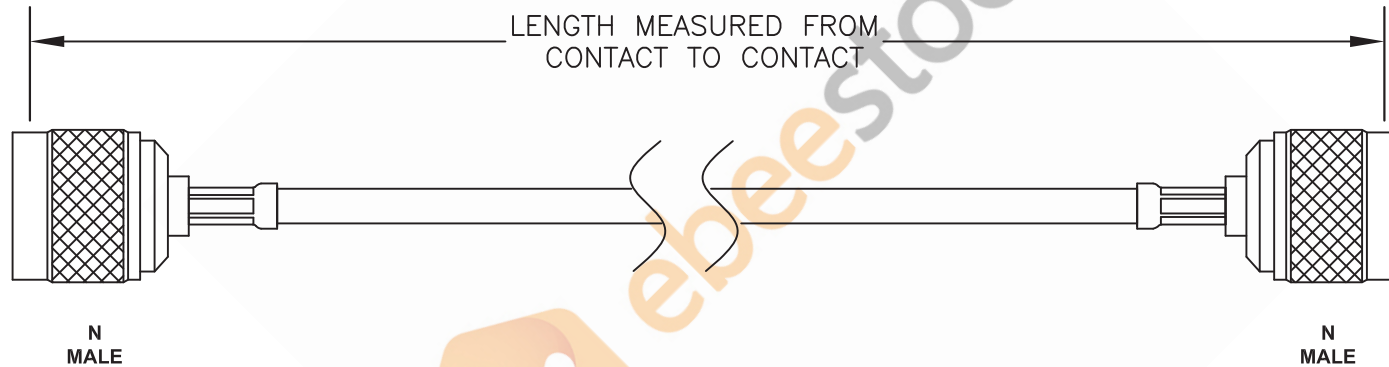

N Male to N Male Cable 12 Inch Length Using RG142 Coax

Standard Lengths	
-12	12"
-24	24"
-36	36"
-48	48"
-60	60"
-XXX	Custom Length in Inches

8TH FLOOR, BUILDING 1, YONGFU SCIENCE AND TECHNOLOGY
CENTER INDUSTRIAL PARK, NANZHA DISTRICT 5,
HUMEN, 523900, DONGGUAN, GUANGDONG, CHINA

WEBSITE: www.ebeestock.com
EMAIL: sales@ebeestock.com

DWG TITLE

ØVG I H

NOTES:

1. UNLESS OTHERWISE SPECIFIED ALL DIMENSIONS ARE NOMINAL.
2. ALL SPECIFICATIONS ARE SUBJECT TO CHANGE WITHOUT NOTICE AT ANY TIME.
3. DIMENSIONS ARE IN INCHES [mm].
4. LENGTH TOLERANCE IS $\pm 1.5\%$ OR $3/8"$, WHICHEVER IS GREATER.

REV. A

FSCM NO. 53919

CAD FILE 021208

SCALE N/A

SIZE A

127