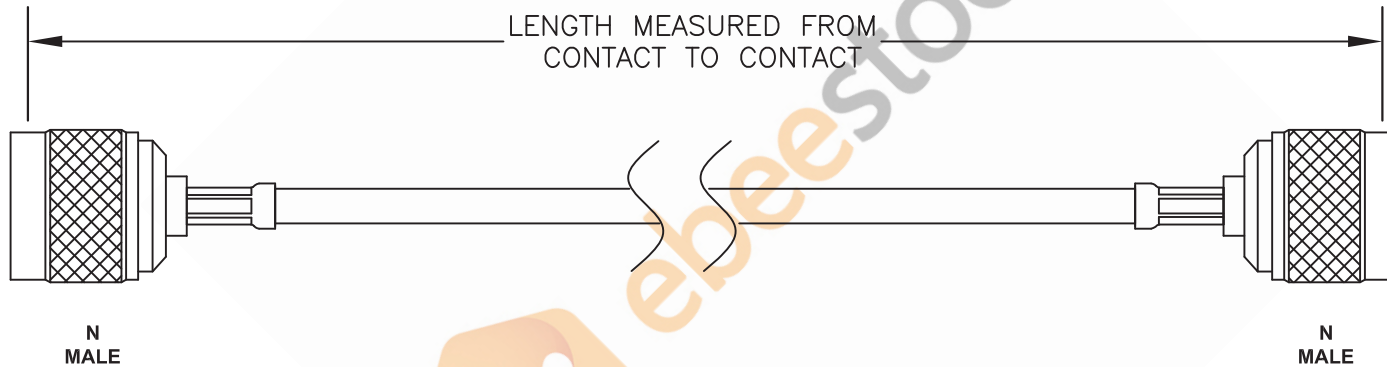

N Male to N Male Cable 30 Inch Length Using RG142 Coax

| Standard Lengths |                         |
|------------------|-------------------------|
| -12              | 12"                     |
| -24              | 24"                     |
| -36              | 36"                     |
| -48              | 48"                     |
| -60              | 60"                     |
| -XXX             | Custom Length in Inches |
|                  |                         |

DWG TITLE

ØVG I H

NOTES:

1. UNLESS OTHERWISE SPECIFIED ALL DIMENSIONS ARE NOMINAL.
2. ALL SPECIFICATIONS ARE SUBJECT TO CHANGE WITHOUT NOTICE AT ANY TIME.
3. DIMENSIONS ARE IN INCHES [mm].
4. LENGTH TOLERANCE IS  $\pm 1.5\%$  OR  $3/8"$ , WHICHEVER IS GREATER.