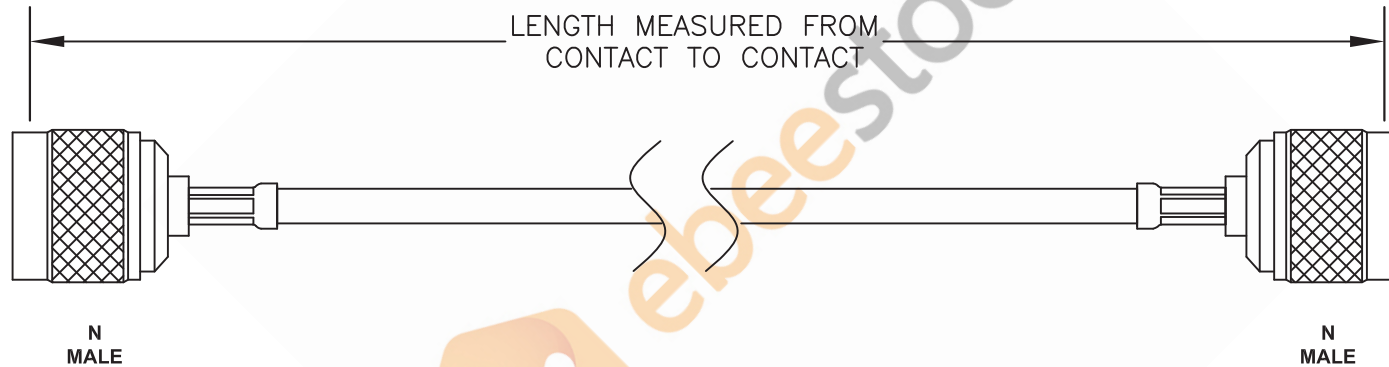

N Male to N Male Cable 60 Inch Length Using RG142 Coax

Standard Lengths	
-12	12"
-24	24"
-36	36"
-48	48"
-60	60"
-XXX	Custom Length in Inches

8TH FLOOR, BUILDING 1, YONGFU SCIENCE AND TECHNOLOGY  
CENTER INDUSTRIAL PARK, NANZHA DISTRICT 5,  
HUMEN, 523900, DONGGUAN, GUANGDONG, CHINA

WEBSITE: [www.ebeestock.com](http://www.ebeestock.com)  
EMAIL: [sales@ebeestock.com](mailto:sales@ebeestock.com)

DWG TITLE

ØVG I 40

NOTES:

1. UNLESS OTHERWISE SPECIFIED ALL DIMENSIONS ARE NOMINAL.
2. ALL SPECIFICATIONS ARE SUBJECT TO CHANGE WITHOUT NOTICE AT ANY TIME.
3. DIMENSIONS ARE IN INCHES [mm].
4. LENGTH TOLERANCE IS  $\pm 1.5\%$  OR  $3/8"$ , WHICHEVER IS GREATER.

REV. A

FSCM NO. 53919

CAD FILE 021208

SCALE N/A

SIZE A

127