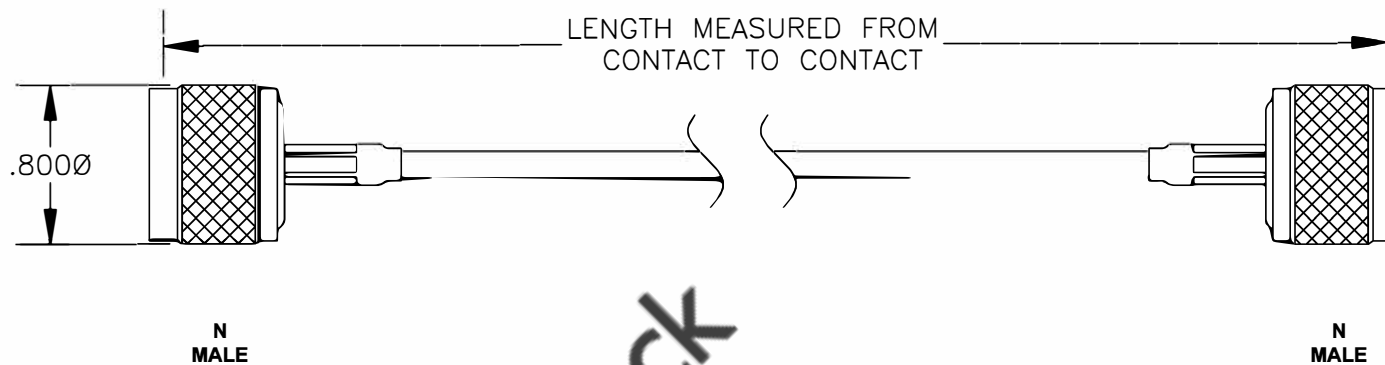

COMPONENTS	IMPEDANCE
N MALE	50 OHM
N MALE	50 OHM
RG316/U	50 OHM

Standard Lengths	
-12	12"
-24	24"
-36	36"
-48	48"
-60	60"
-XXX	Custom Length in inches

 <p>8TH FLOOR, BUILDING 1, YONGFU SCIENCE AND TECHNOLOGY CENTER INDUSTRIAL PARK, NANZHA DISTRICT 5, HUMEN, 523900, DONGGUAN, GUANGDONG, CHINA</p> <p>WEBSITE: www.ebeestock.com EMAIL: sales@ebeestock.com COAXIAL & FIBER OPTICS</p>				
<p>DWG TITLE</p> <p>ET27488</p>	<p>DES. CABLE ASSEMBLY, RG316/U, N MALE TO N MALE</p>			
REV. A	FSCM NO. 53919	CAD FILE 021208	SCALE N/A	SIZE A 127

- NOTES:
- UNLESS OTHERWISE SPECIFIED ALL DIMENSIONS ARE NOMINAL.
 - ALL SPECIFICATIONS ARE SUBJECT TO CHANGE WITHOUT NOTICE AT ANY TIME.
 - DIMENSIONS ARE IN INCHES.
 - LENGTH TOLERANCE IS $\pm 1.5\%$ OR $\pm 3/8"$, WHICHEVER IS GREATER.