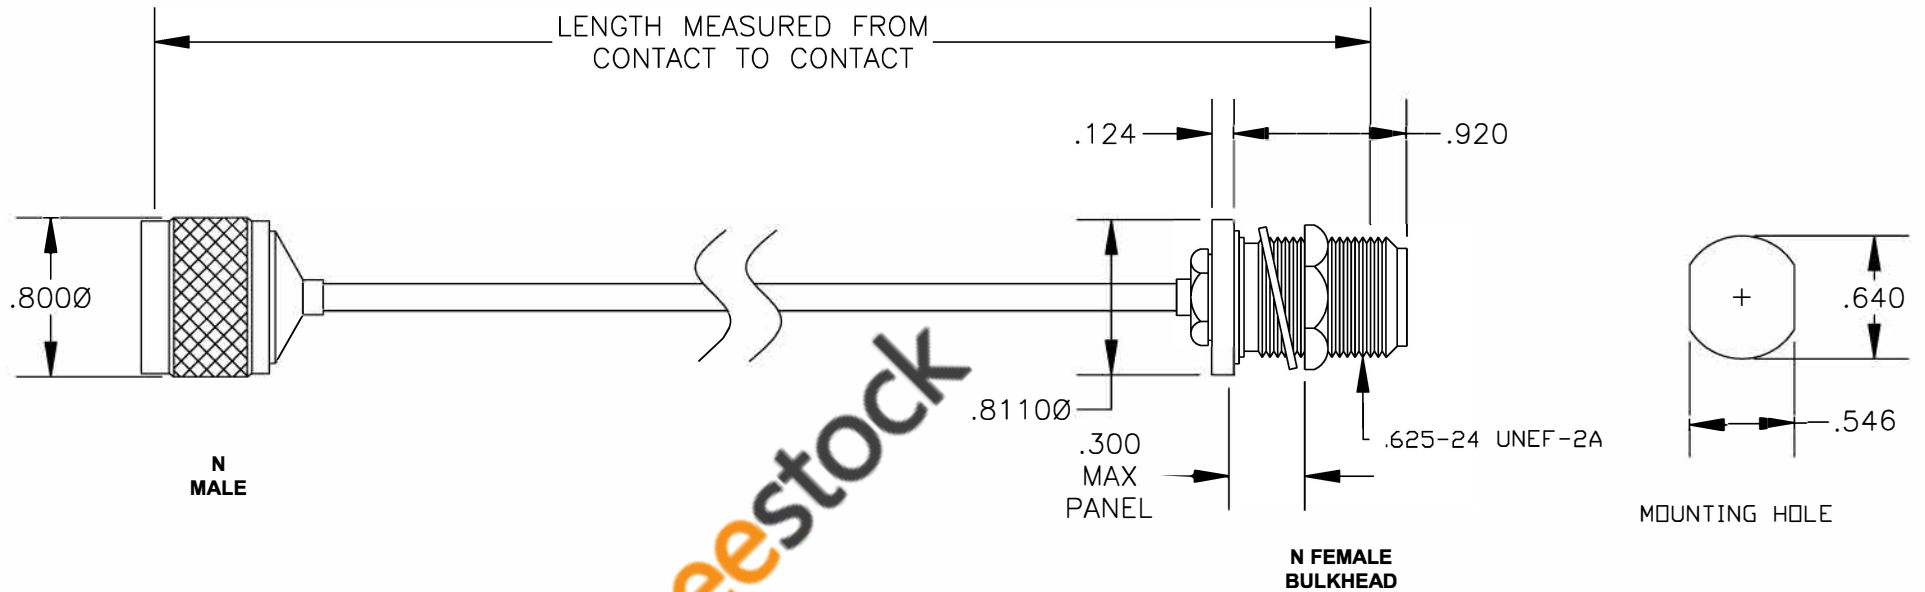

COMPONENTS	IMPEDANCE
N MALE	50 OHM
N FEMALE BULKHEAD	50 OHM

Standard Lengths	
-12	12"
-24	24"
-36	36"
-48	48"
-60	60"
-XXX	Custom Length in inches

RoHS  
Compliance  
Certified

**8TH FLOOR, BUILDING 1, YONGFU SCIENCE AND TECHNOLOGY CENTER INDUSTRIAL PARK, NANZHA DISTRICT 5, HUMEN, 523900, DONGGUAN, GUANGDONG, CHINA**  
 WEBSITE: [www.ebeestock.com](http://www.ebeestock.com)  
 EMAIL: [sales@ebeestock.com](mailto:sales@ebeestock.com)

DWG TITLE <b>ET27512</b>		DES. CABLE ASSEMBLY, N MALE TO N FEMALE BULKHEAD (LEAD FREE)	
REV. A	FSCM NO. 53919	CAD FILE 021208	SCALE N/A SIZE A 127

- NOTES:
- UNLESS OTHERWISE SPECIFIED ALL DIMENSIONS ARE NOMINAL.
  - ALL SPECIFICATIONS ARE SUBJECT TO CHANGE WITHOUT NOTICE AT ANY TIME.
  - DIMENSIONS ARE IN INCHES.
  - LENGTH TOLERANCE IS  $\pm 1.5\%$  OR  $\pm 3/8"$ , WHICHEVER IS GREATER.