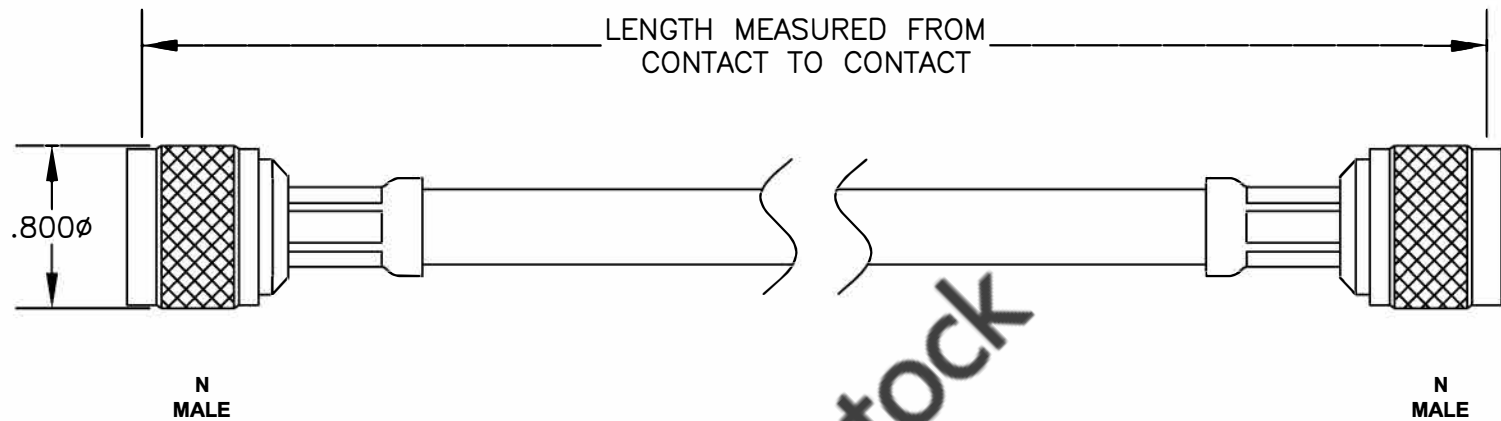

COMPONENTS	IMPEDANCE
N MALE	50 OHM
N MALE	50 OHM
RG213/U	50 OHM

Standard Lengths	
-12	12"
-24	24"
-36	36"
-48	48"
-60	60"
-xx	Custom Length in inches

8TH FLOOR, BUILDING 1, YONGFU SCIENCE AND TECHNOLOGY  
CENTER INDUSTRIAL PARK, NANZHA DISTRICT 5,  
HUMEN, 523900, DONGGUAN, GUANGDONG, CHINA

WEBSITE: [www.ebeestock.com](http://www.ebeestock.com)  
EMAIL: [sales@ebeestock.com](mailto:sales@ebeestock.com)

**COAXIAL & FIBER OPTICS**

<b>DWG TITLE</b>		<b>DES.</b>	
<b>ET2752*</b>		CABLE ASSEMBLY, RG213/U, N MALE TO N MALE	
SIZE A	FSCM NO. 53919	CAD FILE 020707	SCALE N/A
<b>NOTES:</b> 1. UNLESS OTHERWISE SPECIFIED ALL DIMENSIONS ARE NOMINAL. 2. ALL SPECIFICATIONS ARE SUBJECT TO CHANGE WITHOUT NOTICE AT ANY TIME. 3. DIMENSIONS ARE IN INCHES. 4. LENGTH TOLERANCE IS $\pm 1.5\%$ OR $\pm 3/8"$ , WHICHEVER IS GREATER			