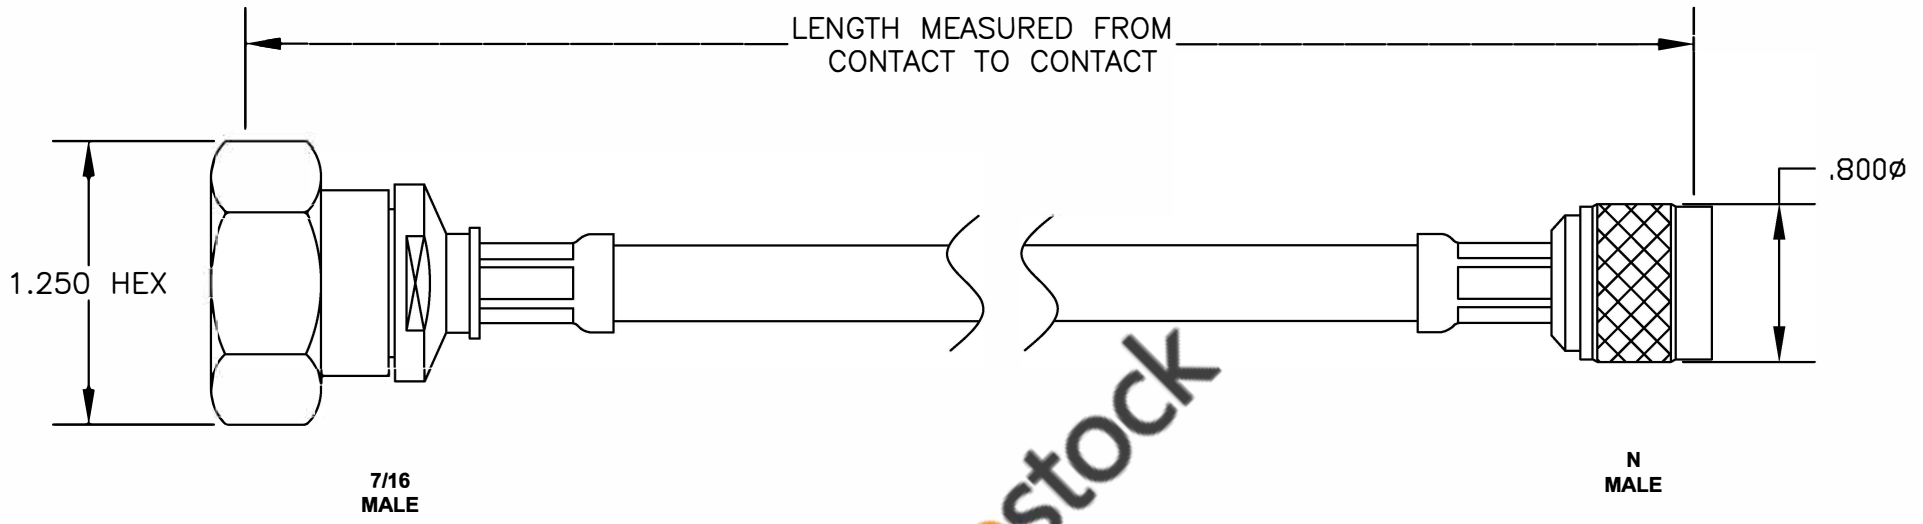

COMPONENTS	IMPEDANCE
7/16 MALE	50 OHM
N MALE	50 OHM
RG8/U	50 OHM

Standard Lengths	
-12	12"
-24	24"
-36	36"
-48	48"
-60	60"
-XXX	Custom Length in inches

 <b>8TH FLOOR, BUILDING 1, YONGFU SCIENCE AND TECHNOLOGY CENTER INDUSTRIAL PARK, NANZHA DISTRICT 5, HUMEN, 523900, DONGGUAN, GUANGDONG, CHINA</b> WEBSITE: <a href="http://www.ebeestock.com">www.ebeestock.com</a> EMAIL: <a href="mailto:sales@ebeestock.com">sales@ebeestock.com</a> <b>COAXIAL &amp; FIBER OPTICS</b>				
<b>DWG TITLE</b> 0VG1 J1		<b>DES.</b> CABLE ASSEMBLY, RG8/U, 7/16 MALE TO N MALE		
<b>SIZE A</b>	<b>FSCM NO. 53919</b>	<b>CAD FILE</b> 080907	<b>SCALE</b> N/A	127
<b>NOTES:</b> 1. UNLESS OTHERWISE SPECIFIED ALL DIMENSIONS ARE NOMINAL. 2. ALL SPECIFICATIONS ARE SUBJECT TO CHANGE WITHOUT NOTICE AT ANY TIME. 3. DIMENSIONS ARE IN INCHES. 4. LENGTH TOLERANCE IS ± 1.5% OR ±3/8", WHICHEVER IS GREATER.				