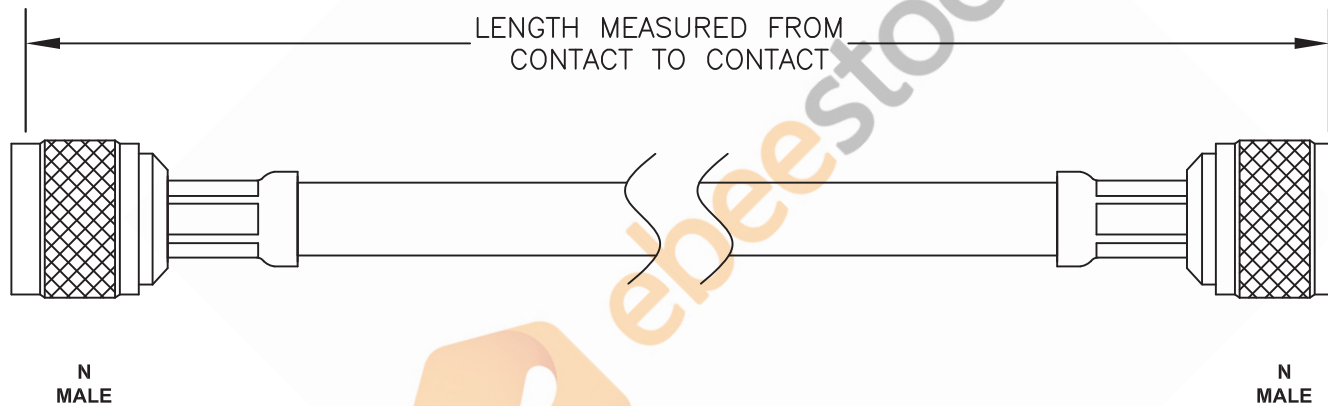

N Male to N Male Cable 60 Inch Length Using RG8 Coax

Standard Lengths	
-12	12"
-24	24"
-36	36"
-48	48"
-60	60"
-XXX	Custom Length in Inches

8TH FLOOR, BUILDING 1, YONGFU SCIENCE AND TECHNOLOGY
CENTER INDUSTRIAL PARK, NANZHA DISTRICT 5,
HUMEN, 523900, DONG GUAN, GUANGDONG, CHINA

WEBSITE: www.ebeestock.com
EMAIL: sales@ebeestock.com

DWG TITLE

ET27614

NOTES:

1. UNLESS OTHERWISE SPECIFIED ALL DIMENSIONS ARE NOMINAL.
2. ALL SPECIFICATIONS ARE SUBJECT TO CHANGE WITHOUT NOTICE AT ANY TIME.
3. DIMENSIONS ARE IN INCHES [mm].
4. LENGTH TOLERANCE IS $\pm 1.5\%$ OR $3/8"$, WHICHEVER IS GREATER.

REV. -

FSCM NO. 53919

CAD FILE 020707

SCALE N/A

SIZE A

127