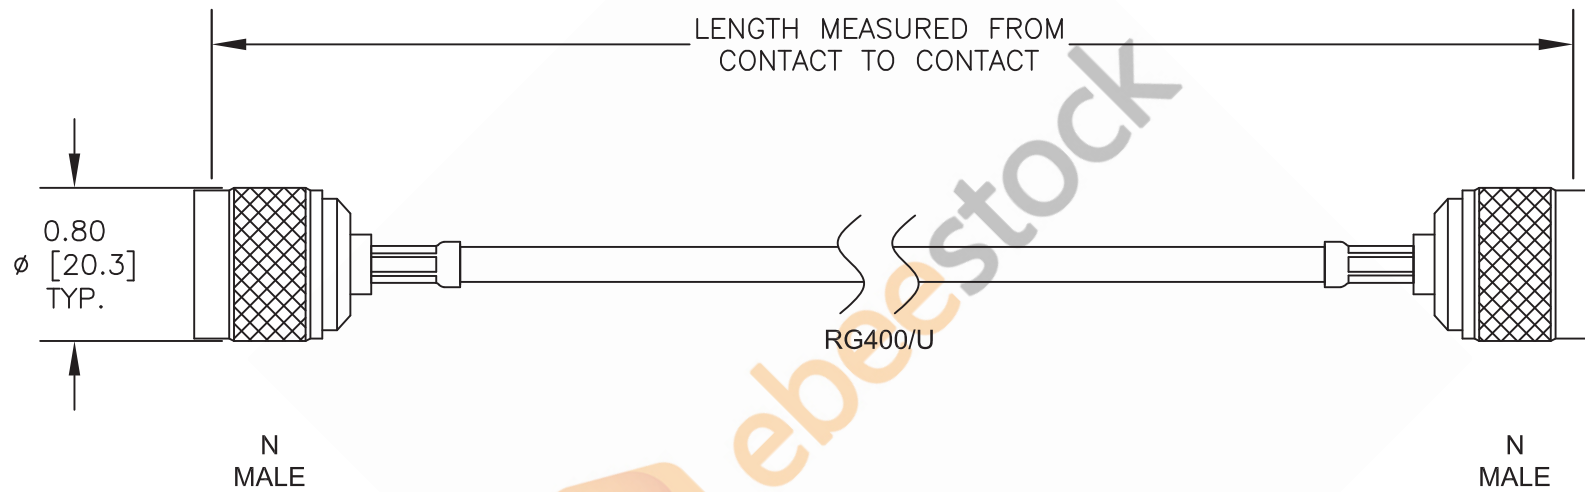

N Male to N Male Cable 12 Inch Length Using RG400 Coax

ebeestock

8TH FLOOR, BUILDING 1, YONGFU SCIENCE AND TECHNOLOGY
 CENTER INDUSTRIAL PARK, NANZHA DISTRICT 5,
 HUMEN, 523900, DONGGUAN, GUANGDONG, CHINA

WEBSITE: www.ebeestock.com
 EMAIL: sales@ebeestock.com

DWG TITLE

ET27699

CAGE CODE 53919

NOTES:

1. UNLESS OTHERWISE SPECIFIED ALL DIMENSIONS ARE NOMINAL.
2. ALL SPECIFICATIONS ARE SUBJECT TO CHANGE WITHOUT NOTICE AT ANY TIME.
3. DIMENSIONS ARE IN INCHES [mm].

CAD FILE 120616

SCALE N/A

SIZE A

2233