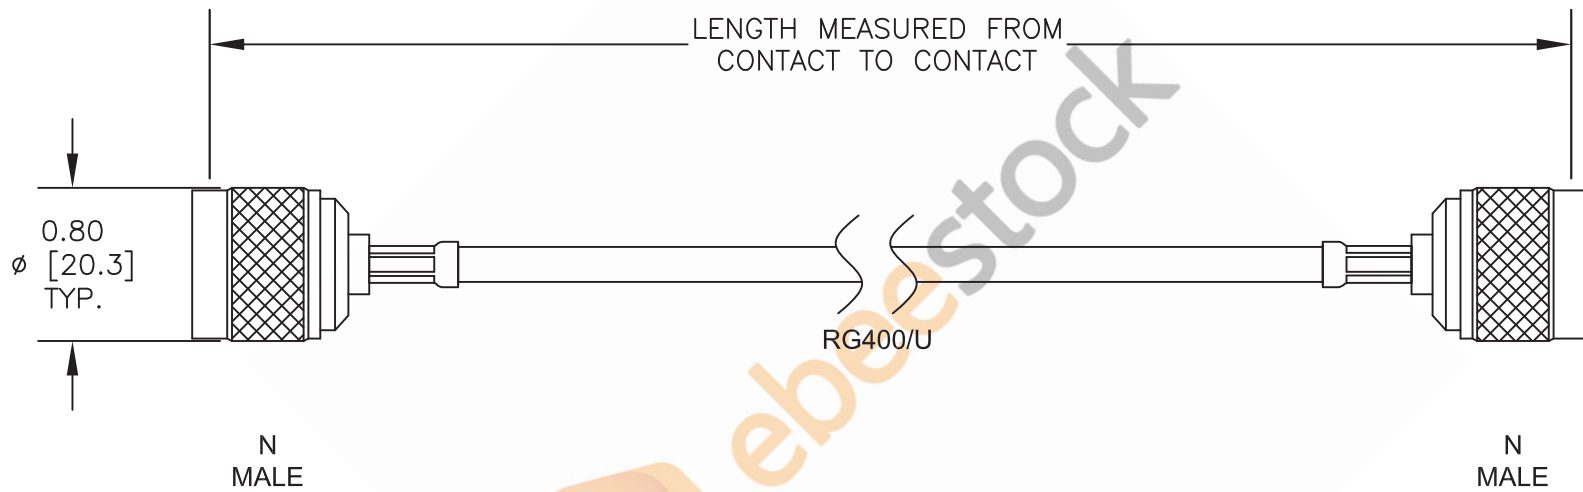

N Male to N Male Cable 24 Inch Length Using RG400 Coax

8TH FLOOR, BUILDING 1, YONGFU SCIENCE AND TECHNOLOGY  
 CENTER INDUSTRIAL PARK, NANZHA DISTRICT 5,  
 HUMEN, 523900, DONGGUAN, GUANGDONG, CHINA

WEBSITE: [www.ebeestock.com](http://www.ebeestock.com)  
 EMAIL: [sales@ebeestock.com](mailto:sales@ebeestock.com)

DWG TITLE

**ET27700**

NOTES:

1. UNLESS OTHERWISE SPECIFIED ALL DIMENSIONS ARE NOMINAL.
2. ALL SPECIFICATIONS ARE SUBJECT TO CHANGE WITHOUT NOTICE AT ANY TIME.
3. DIMENSIONS ARE IN INCHES [mm].

CAGE CODE 53919

CAD FILE 120616

SCALE N/A

SIZE A

2233