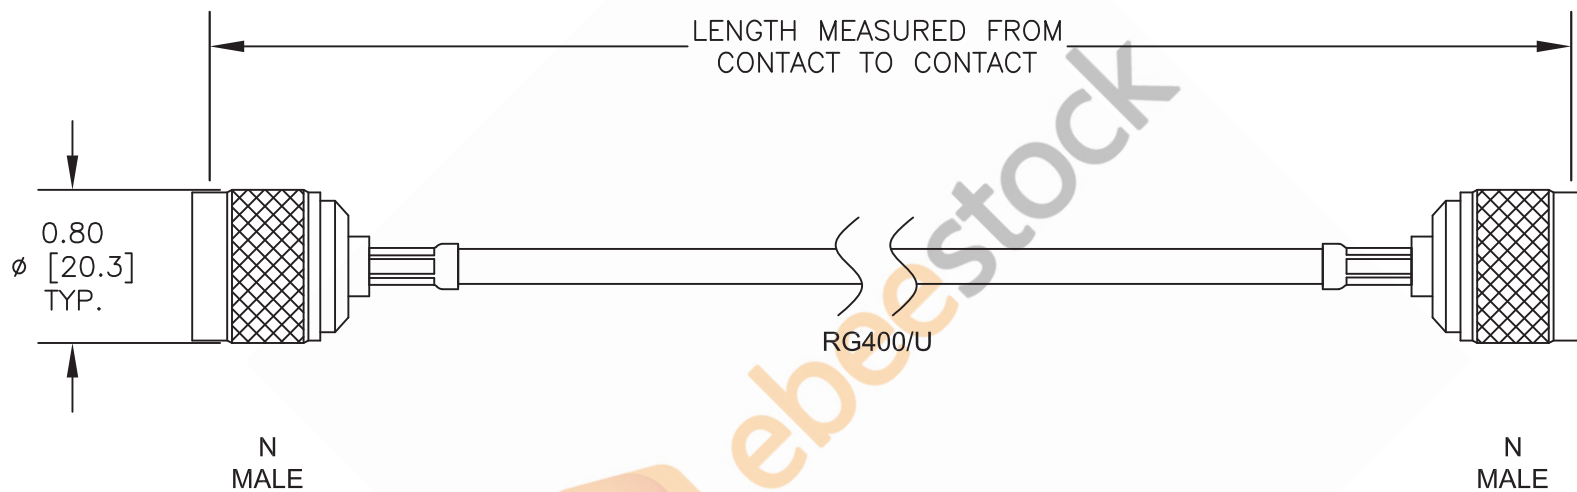

N Male to N Male Cable 36 Inch Length Using RG400 Coax

8TH FLOOR, BUILDING 1, YONGFU SCIENCE AND TECHNOLOGY
 CENTER INDUSTRIAL PARK, NANZHA DISTRICT 5,
 HUMEN, 523900, DONGGUAN, GUANGDONG, CHINA

WEBSITE: www.ebeestock.com
 EMAIL: sales@ebeestock.com

DWG TITLE

ET27701

NOTES:

1. UNLESS OTHERWISE SPECIFIED ALL DIMENSIONS ARE NOMINAL.
2. ALL SPECIFICATIONS ARE SUBJECT TO CHANGE WITHOUT NOTICE AT ANY TIME.
3. DIMENSIONS ARE IN INCHES [mm].

CAGE CODE 53919

CAD FILE 120616

SCALE N/A

SIZE A

2233