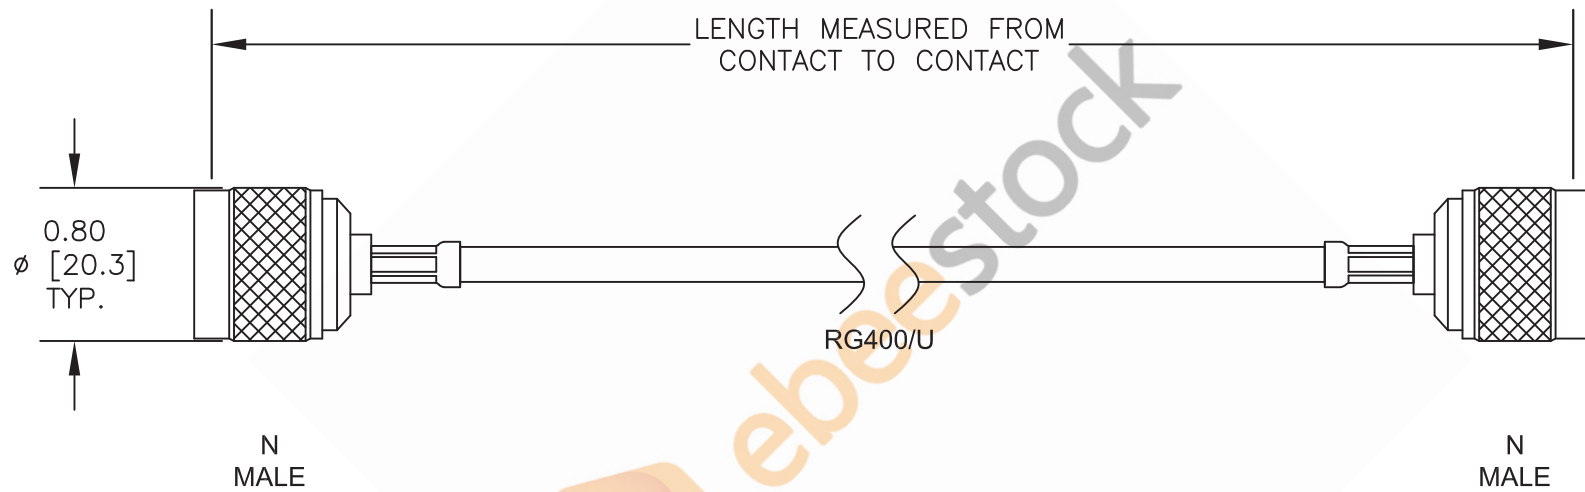

N Male to N Male Cable 12 Inch Length Using RG400 Coax, RoHS

8TH FLOOR, BUILDING 1, YONGFU SCIENCE AND TECHNOLOGY  
 CENTER INDUSTRIAL PARK, NANZHA DISTRICT 5,  
 HUMEN, 523900, DONGGUAN, GUANGDONG, CHINA

WEBSITE: [www.ebeestock.com](http://www.ebeestock.com)  
 EMAIL: [sales@ebeestock.com](mailto:sales@ebeestock.com)

DWG TITLE

**ET27705**

NOTES:

1. UNLESS OTHERWISE SPECIFIED ALL DIMENSIONS ARE NOMINAL.
2. ALL SPECIFICATIONS ARE SUBJECT TO CHANGE WITHOUT NOTICE AT ANY TIME.
3. DIMENSIONS ARE IN INCHES [mm].

CAGE CODE 53919

CAD FILE 120616

SCALE N/A

SIZE A

2233