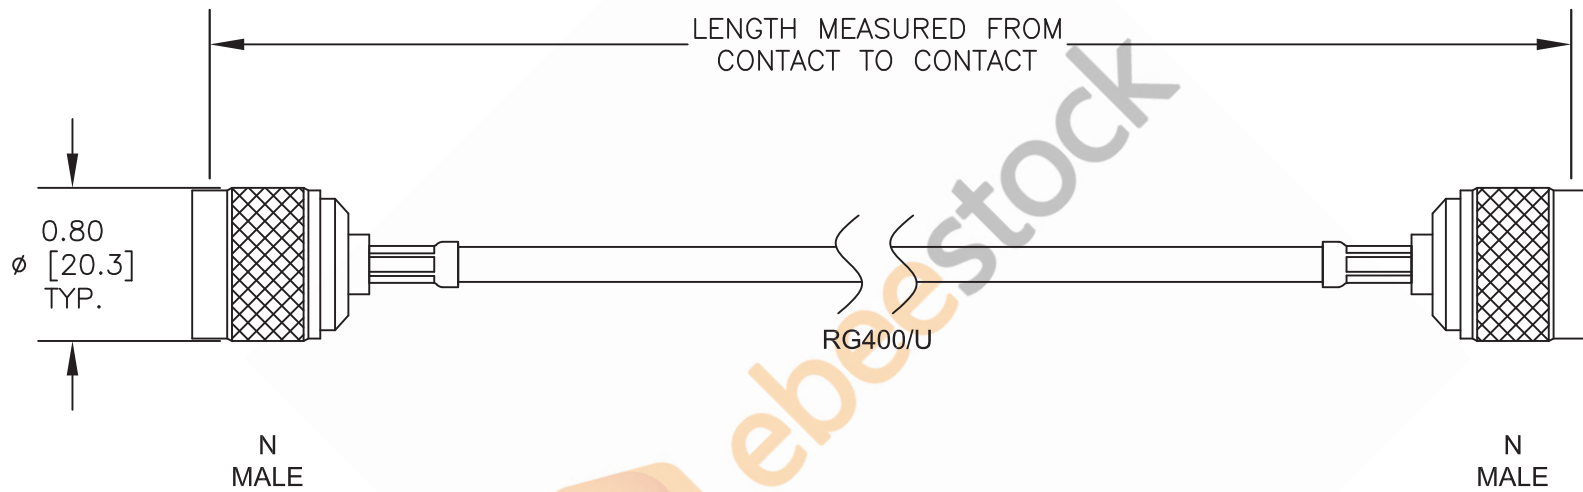

N Male to N Male Cable 24 Inch Length Using RG400 Coax, RoHS

8TH FLOOR, BUILDING 1, YONGFU SCIENCE AND TECHNOLOGY
 CENTER INDUSTRIAL PARK, NANZHA DISTRICT 5,
 HUMEN, 523900, DONGGUAN, GUANGDONG, CHINA

WEBSITE: www.ebeestock.com
 EMAIL: sales@ebeestock.com

DWG TITLE

ET27706

NOTES:

1. UNLESS OTHERWISE SPECIFIED ALL DIMENSIONS ARE NOMINAL.
2. ALL SPECIFICATIONS ARE SUBJECT TO CHANGE WITHOUT NOTICE AT ANY TIME.
3. DIMENSIONS ARE IN INCHES [mm].

CAGE CODE 53919

CAD FILE 120616

SCALE N/A

SIZE A

2233