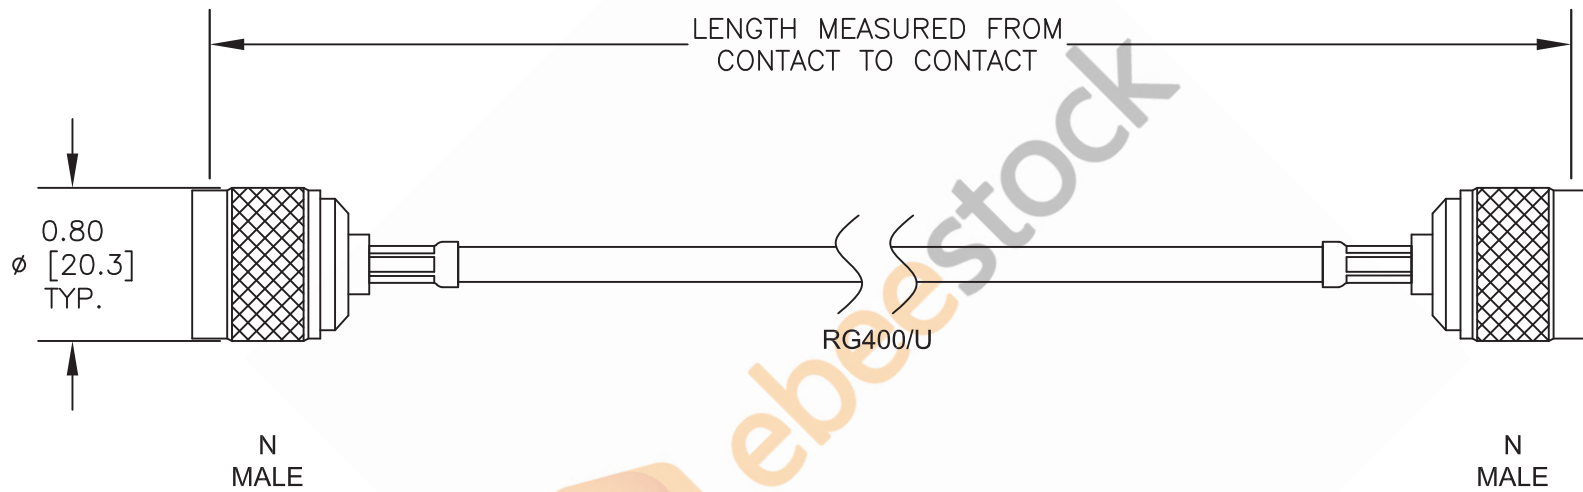

N Male to N Male Cable 36 Inch Length Using RG400 Coax, RoHS

ebeestock

8TH FLOOR, BUILDING 1, YONGFU SCIENCE AND TECHNOLOGY
 CENTER INDUSTRIAL PARK, NANZHA DISTRICT 5,
 HUMEN, 523900, DONGGUAN, GUANGDONG, CHINA

WEBSITE: www.ebeestock.com
 EMAIL: sales@ebeestock.com

DWG TITLE

ET27707

NOTES:

1. UNLESS OTHERWISE SPECIFIED ALL DIMENSIONS ARE NOMINAL.
2. ALL SPECIFICATIONS ARE SUBJECT TO CHANGE WITHOUT NOTICE AT ANY TIME.
3. DIMENSIONS ARE IN INCHES [mm].

CAGE CODE 53919

CAD FILE 120616

SCALE N/A

SIZE A

2233