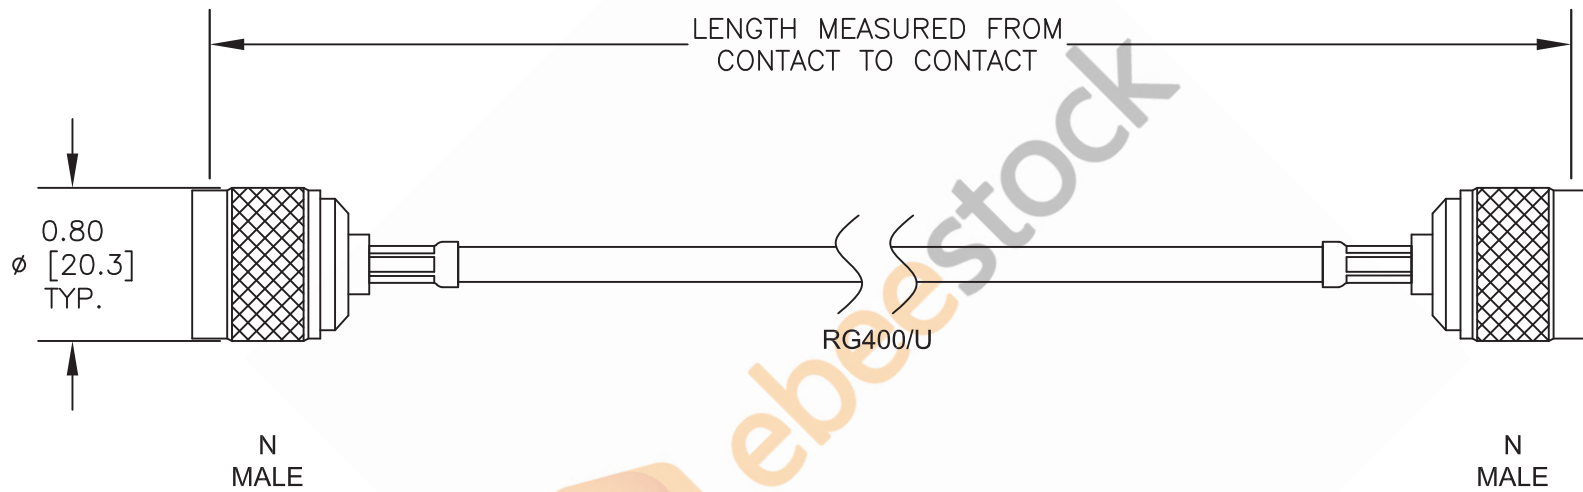

N Male to N Male Cable 60 Inch Length Using RG400 Coax, RoHS

8TH FLOOR, BUILDING 1, YONGFU SCIENCE AND TECHNOLOGY
 CENTER INDUSTRIAL PARK, NANZHA DISTRICT 5,
 HUMEN, 523900, DONGGUAN, GUANGDONG, CHINA

WEBSITE: www.ebeestock.com
 EMAIL: sales@ebeestock.com

DWG TITLE

ET27709

NOTES:

1. UNLESS OTHERWISE SPECIFIED ALL DIMENSIONS ARE NOMINAL.
2. ALL SPECIFICATIONS ARE SUBJECT TO CHANGE WITHOUT NOTICE AT ANY TIME.
3. DIMENSIONS ARE IN INCHES [mm].

CAGE CODE 53919

CAD FILE 120616

SCALE N/A

SIZE A

2233