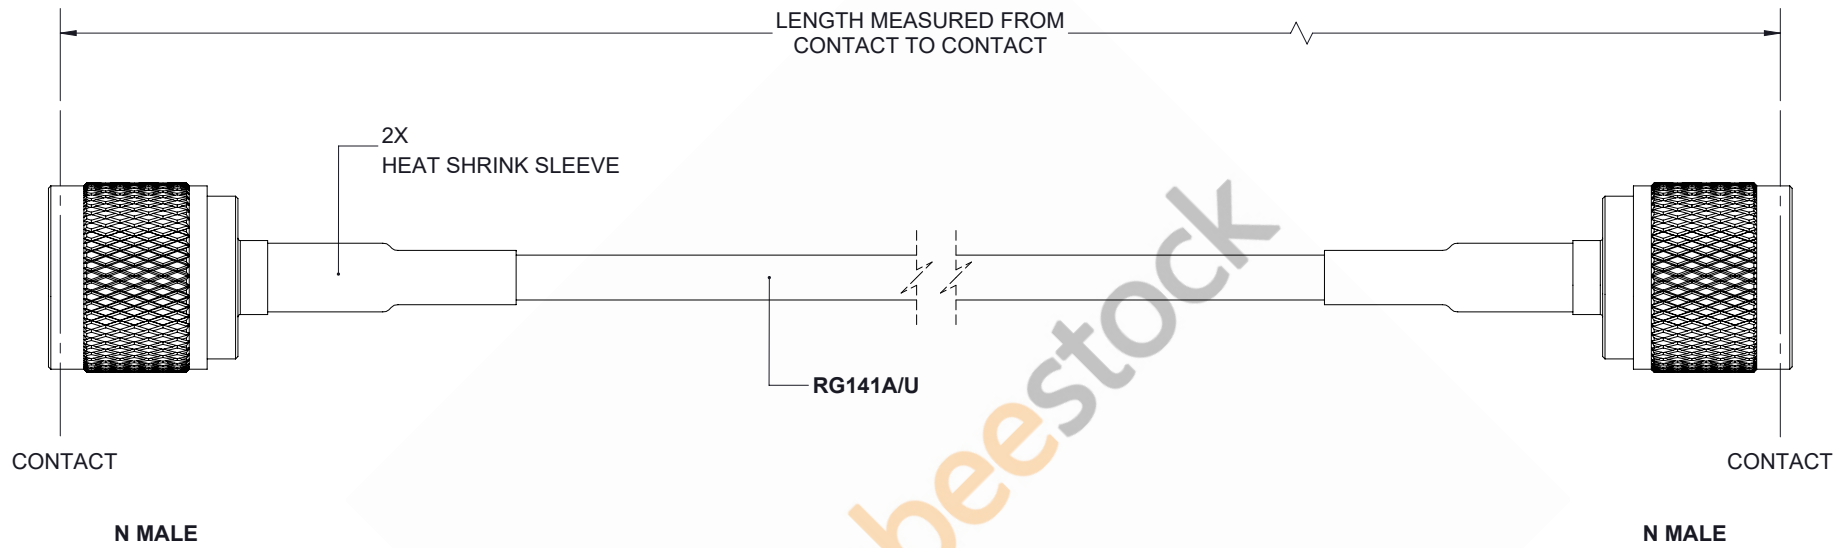

N Male to N Male Cable 12 Inch Length Using RG141 Coax

ebeestock

THESE COMMODITIES, TECHNOLOGY OR SOFTWARE WERE EXPORTED FROM THE UNITED STATES IN ACCORDANCE WITH THE EXPORT ADMINISTRATION REGULATIONS. DIVERSION CONTRARY TO U.S. LAW PROHIBITED.

UNLESS OTHERWISE SPECIFIED LEADING DIMENSIONS ARE INCHES DIMENSIONS IN [] ARE MILLIMETERS		 8TH FLOOR, BUILDING 1, YONGFU SCIENCE AND TECHNOLOGY CENTER INDUSTRIAL PARK, NANZHA DISTRICT 5, HUMEN 523900, DONGGUAN, GUANGDONG, CHINA WEBSITE: www.ebeestock.com EMAIL: sales@ebeestock.com		THE INFORMATION AND DESIGN IN THIS DOCUMENT IS THE PROPERTY OF EBEESTOCK. ALL RIGHTS RESERVED.		
TOLERANCES: .X±.2 [5.08] FRACTIONS ± 1/32 .XX±.01 [.25] ANGLES ± 1° .XXX±.005 [.13]				SHEET 1 OF 1		
ALL DIMENSIONS SHOWN ARE FOR REFERENCE ONLY.		SCALE N/A				
THIRD-ANGLE PROJECTION 		SIZE A	CAGE 53919	DRAWN BY K.DANG	PART NUMBER ET27711	REV A