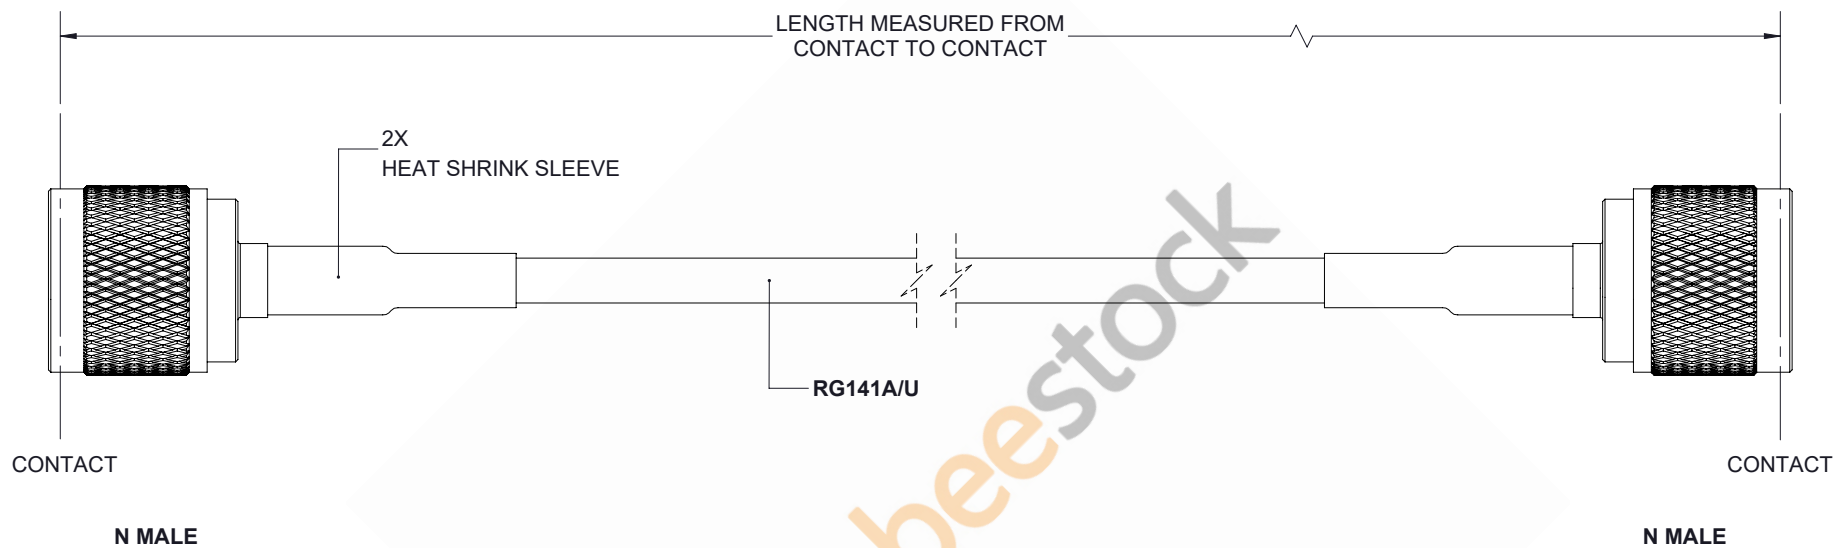

N Male to N Male Cable 24 Inch Length Using RG141 Coax

ebeestock

THESE COMMODITIES, TECHNOLOGY OR SOFTWARE WERE EXPORTED FROM THE UNITED STATES IN ACCORDANCE WITH THE EXPORT ADMINISTRATION REGULATIONS. DIVERSION CONTRARY TO U.S. LAW PROHIBITED.

UNLESS OTHERWISE SPECIFIED LEADING DIMENSIONS ARE INCHES DIMENSIONS IN [] ARE MILLIMETERS		 8TH FLOOR, BUILDING 1, YONGFU SCIENCE AND TECHNOLOGY CENTER INDUSTRIAL PARK, NANZHA DISTRICT 5, HUMEN 523900, DONGGUAN, GUANGDONG, CHINA WEBSITE: www.ebeestock.com EMAIL: sales@ebeestock.com		THE INFORMATION AND DESIGN IN THIS DOCUMENT IS THE PROPERTY OF EBEESTOCK. ALL RIGHTS RESERVED.		
TOLERANCES: .X±.2 [5.08] FRACTIONS ± 1/32 .XX±.01 [.25] ANGLES ± 1° .XXX±.005 [.13]				SHEET 1 OF 1		
ALL DIMENSIONS SHOWN ARE FOR REFERENCE ONLY.		SCALE N/A				
THIRD-ANGLE PROJECTION 		SIZE A	CAGE 53919	DRAWN BY K.DANG	PART NUMBER ET27712	REV A