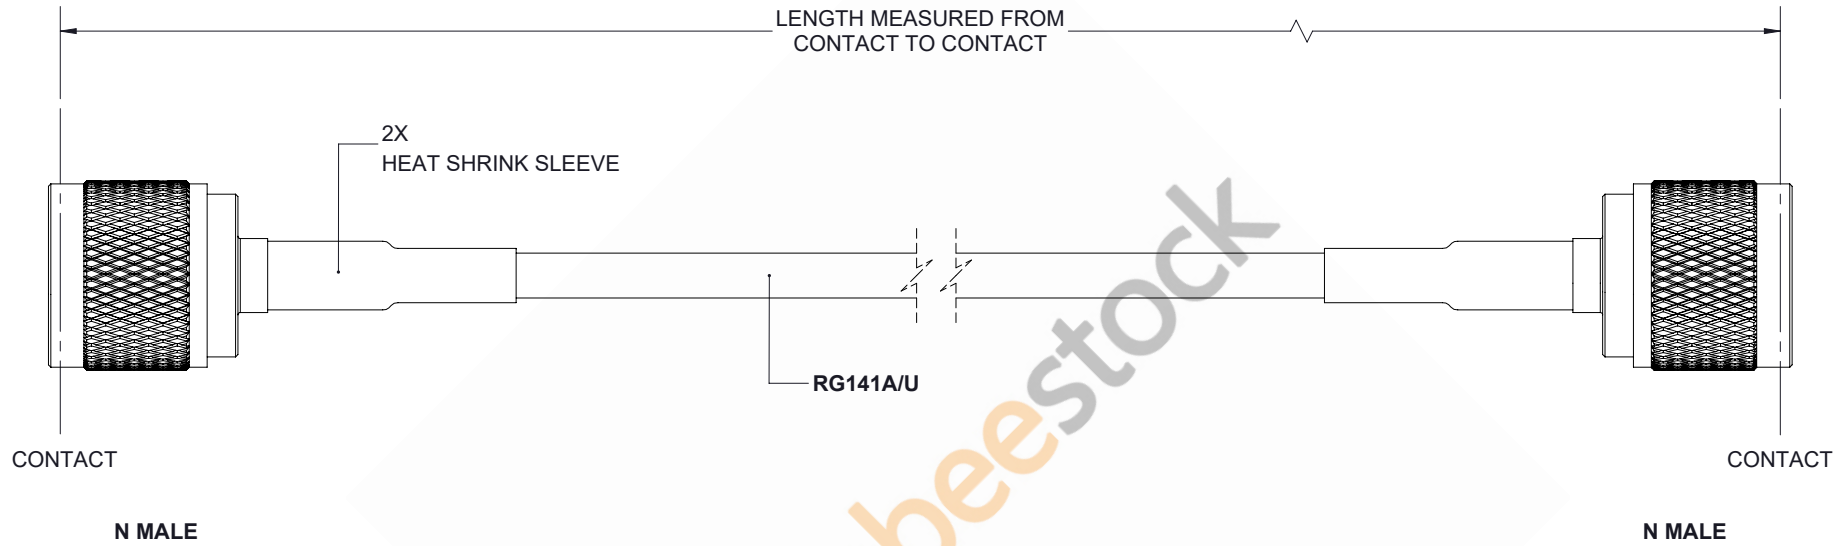

N Male to N Male Cable 36 Inch Length Using RG141 Coax

THESE COMMODITIES, TECHNOLOGY OR SOFTWARE WERE EXPORTED FROM THE UNITED STATES IN ACCORDANCE WITH THE EXPORT ADMINISTRATION REGULATIONS. DIVERSION CONTRARY TO U.S. LAW PROHIBITED.

UNLESS OTHERWISE SPECIFIED LEADING DIMENSIONS ARE INCHES DIMENSIONS IN [] ARE MILLIMETERS		 8TH FLOOR, BUILDING 1, YONGFU SCIENCE AND TECHNOLOGY CENTER INDUSTRIAL PARK, NANZHA DISTRICT 5, HUMEN 523900, DONGGUAN, GUANGDONG, CHINA WEBSITE: www.ebeestock.com EMAIL: sales@ebeestock.com		THE INFORMATION AND DESIGN IN THIS DOCUMENT IS THE PROPERTY OF EBEESTOCK. ALL RIGHTS RESERVED.		
TOLERANCES: .X±.2 [5.08] FRACTIONS ± 1/32 .XX±.01 [.25] ANGLES ± 1° .XXX±.005 [.13]				SHEET 1 OF 1		
ALL DIMENSIONS SHOWN ARE FOR REFERENCE ONLY.		SCALE N/A				
THIRD-ANGLE PROJECTION		SIZE A	CAGE 53919	DRAWN BY K.DANG	PART NUMBER ET27713	REV A