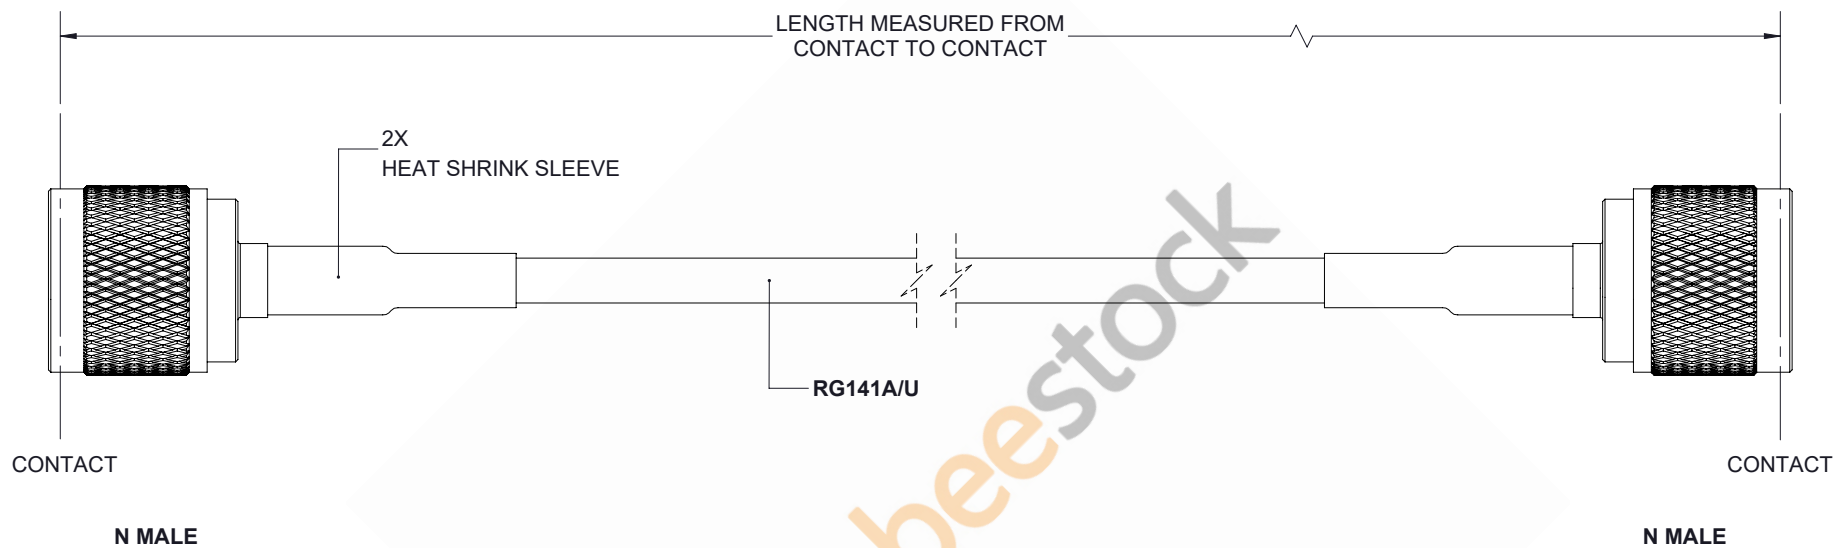

N Male to N Male Cable 48 Inch Length Using RG141 Coax

ebeestock

THESE COMMODITIES, TECHNOLOGY OR SOFTWARE WERE EXPORTED FROM THE UNITED STATES IN ACCORDANCE WITH THE EXPORT ADMINISTRATION REGULATIONS. DIVERSION CONTRARY TO U.S. LAW PROHIBITED.

UNLESS OTHERWISE SPECIFIED LEADING DIMENSIONS ARE INCHES DIMENSIONS IN [] ARE MILLIMETERS		 8TH FLOOR, BUILDING 1, YONGFU SCIENCE AND TECHNOLOGY CENTER INDUSTRIAL PARK, NANZHA DISTRICT 5, HUMEN 523900, DONGGUAN, GUANGDONG, CHINA WEBSITE: www.ebeestock.com EMAIL: sales@ebeestock.com		THE INFORMATION AND DESIGN IN THIS DOCUMENT IS THE PROPERTY OF EBEESTOCK. ALL RIGHTS RESERVED.		
TOLERANCES: .X±.2 [5.08] FRACTIONS .XX±.01 [.25] ± 1/32 .XXX±.005 [.13] ANGLES ± 1°				SHEET 1 OF 1		
ALL DIMENSIONS SHOWN ARE FOR REFERENCE ONLY.		SCALE N/A				
THIRD-ANGLE PROJECTION		SIZE	CAGE	DRAWN BY	PART NUMBER	REV
		A	53919	K.DANG	ET27714	A