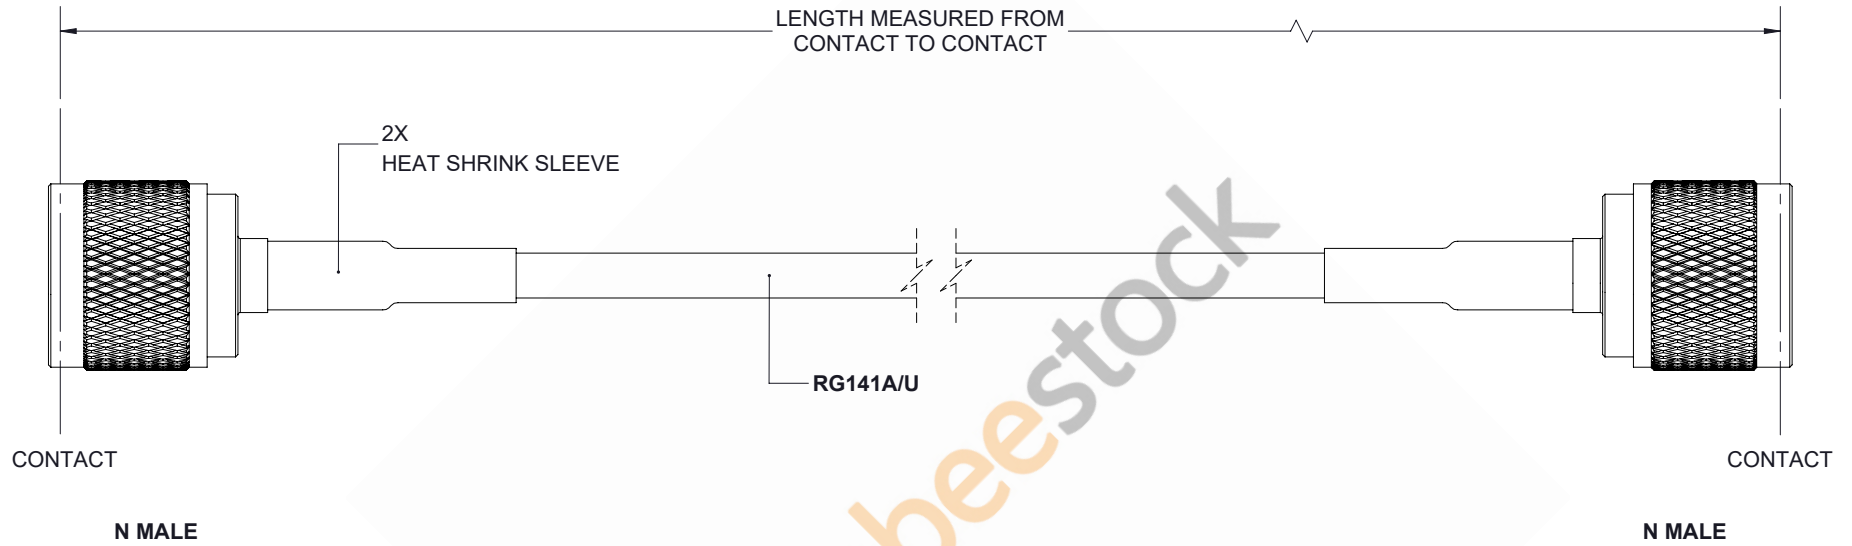

N Male to N Male Cable 60 Inch Length Using RG141 Coax

THESE COMMODITIES, TECHNOLOGY OR SOFTWARE WERE EXPORTED FROM THE UNITED STATES IN ACCORDANCE WITH THE EXPORT ADMINISTRATION REGULATIONS. DIVERSION CONTRARY TO U.S. LAW PROHIBITED.

UNLESS OTHERWISE SPECIFIED LEADING DIMENSIONS ARE INCHES DIMENSIONS IN [] ARE MILLIMETERS		 8TH FLOOR, BUILDING 1, YONGFU SCIENCE AND TECHNOLOGY CENTER INDUSTRIAL PARK, NANZHA DISTRICT 5,HUMEN523900,DONGGUAN, GUANGDONG, CHINA WEBSITE: www.ebeestock.com EMAIL: sales@ebeestock.com		THE INFORMATION AND DESIGN IN THIS DOCUMENT IS THE PROPERTY OF EBEESTOCK. ALL RIGHTS RESERVED.		
TOLERANCES: .X±.2 [5.08] FRACTIONS ± 1/32 .XX±.01 [.25] ANGLES ± 1° .XXX±.005 [.13]				SHEET 1 OF 1		
ALL DIMENSIONS SHOWN ARE FOR REFERENCE ONLY.		SCALE N/A				
THIRD-ANGLE PROJECTION 		SIZE A	CAGE 53919	DRAWN BY K.DANG	PART NUMBER ET27715	REV A