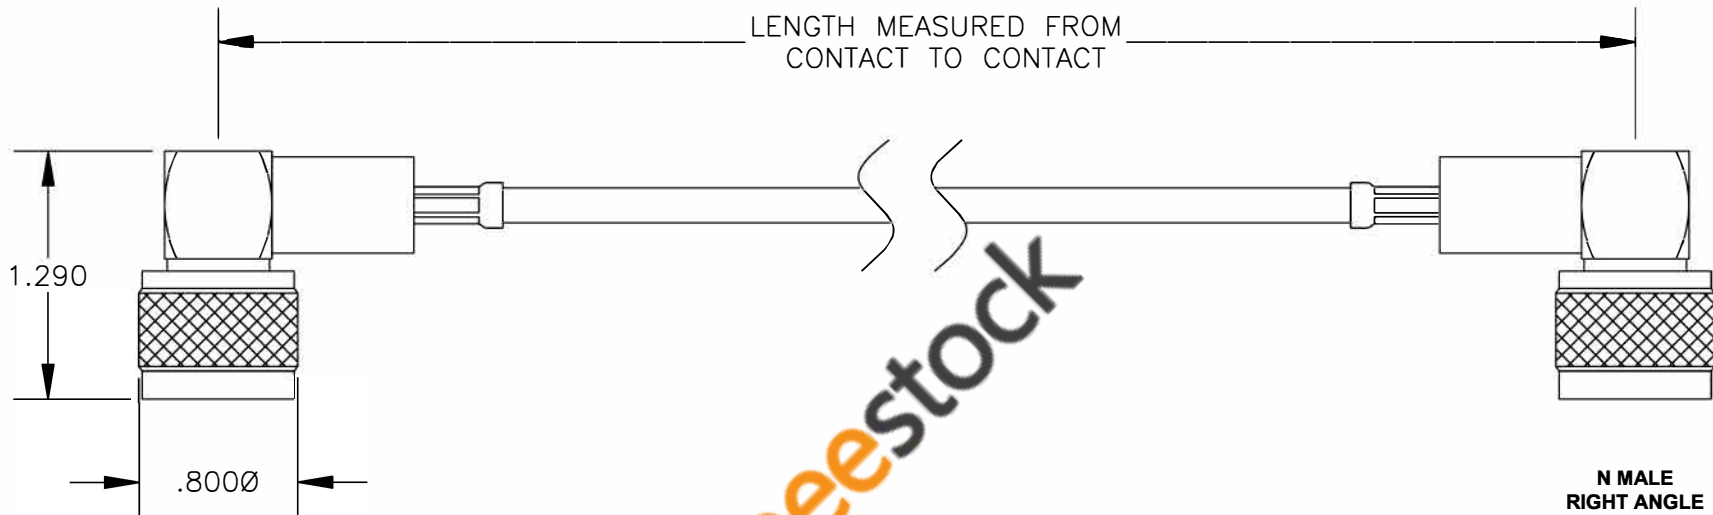

COMPONENTS	IMPEDANCE
N MALE RIGHT ANGLE	50 OHM
N MALE RIGHT ANGLE	50 OHM
RG58C/U	50 OHM

Standard Lengths	
-12	12"
-24	24"
-36	36"
-48	48"
-60	60"
-XXX	Custom Length in inches

RoHS
Compliance
Certified

 8TH FLOOR, BUILDING 1, YONGFU SCIENCE AND TECHNOLOGY CENTER INDUSTRIAL PARK, NANZHA DISTRICT 5, HUMEN, 523900, DONGGUAN, GUANGDONG, CHINA

WEBSITE: www.ebeestock.com
EMAIL: sales@ebeestock.com
COAXIAL & FIBER OPTICS

DWG TITLE	DES. CABLE ASSEMBLY, RG58C/U, N MALE RIGHT ANGLE TO N MALE RIGHT ANGLE (LEAD FREE)		
ET277, \$			
REV. A	FSCM NO. 53919	CAD FILE 021108	SCALE N/A SIZE A 127

- NOTES:
- UNLESS OTHERWISE SPECIFIED ALL DIMENSIONS ARE NOMINAL.
 - ALL SPECIFICATIONS ARE SUBJECT TO CHANGE WITHOUT NOTICE AT ANY TIME.
 - DIMENSIONS ARE IN INCHES.
 - LENGTH TOLERANCE IS $\pm 1.5\%$ OR $\pm 3/8"$, WHICHEVER IS GREATER.