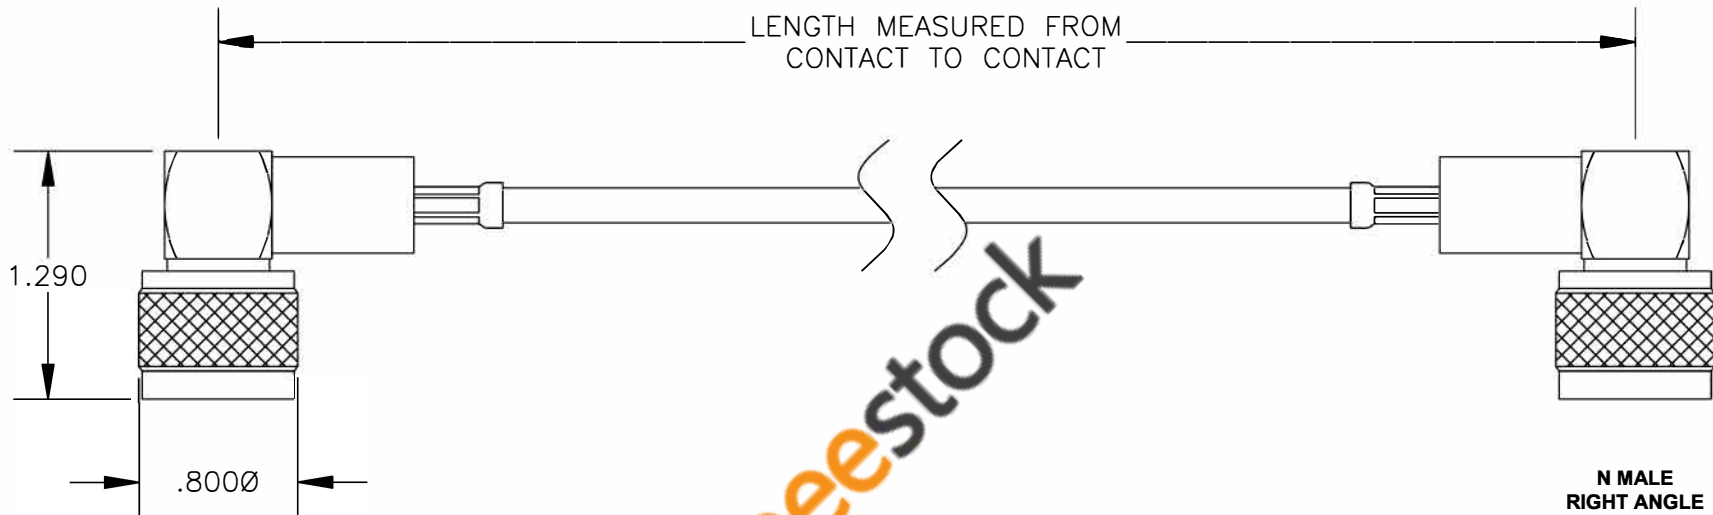

COMPONENTS	IMPEDANCE
N MALE RIGHT ANGLE	50 OHM
N MALE RIGHT ANGLE	50 OHM
RG58C/U	50 OHM

Standard Lengths	
-12	12"
-24	24"
-36	36"
-48	48"
-60	60"
-XXX	Custom Length in inches

RoHS  
Compliance  
Certified

DWG TITLE	DES. CABLE ASSEMBLY, RG58C/U, N MALE RIGHT ANGLE TO N MALE RIGHT ANGLE (LEAD FREE)		
<b>ET277, %</b>	REV. A	FSCM NO. 53919	CAD FILE 021108
			SCALE N/A
			SIZE A 127

- NOTES:
- UNLESS OTHERWISE SPECIFIED ALL DIMENSIONS ARE NOMINAL.
  - ALL SPECIFICATIONS ARE SUBJECT TO CHANGE WITHOUT NOTICE AT ANY TIME.
  - DIMENSIONS ARE IN INCHES.
  - LENGTH TOLERANCE IS  $\pm 1.5\%$  OR  $\pm 3/8"$ , WHICHEVER IS GREATER.