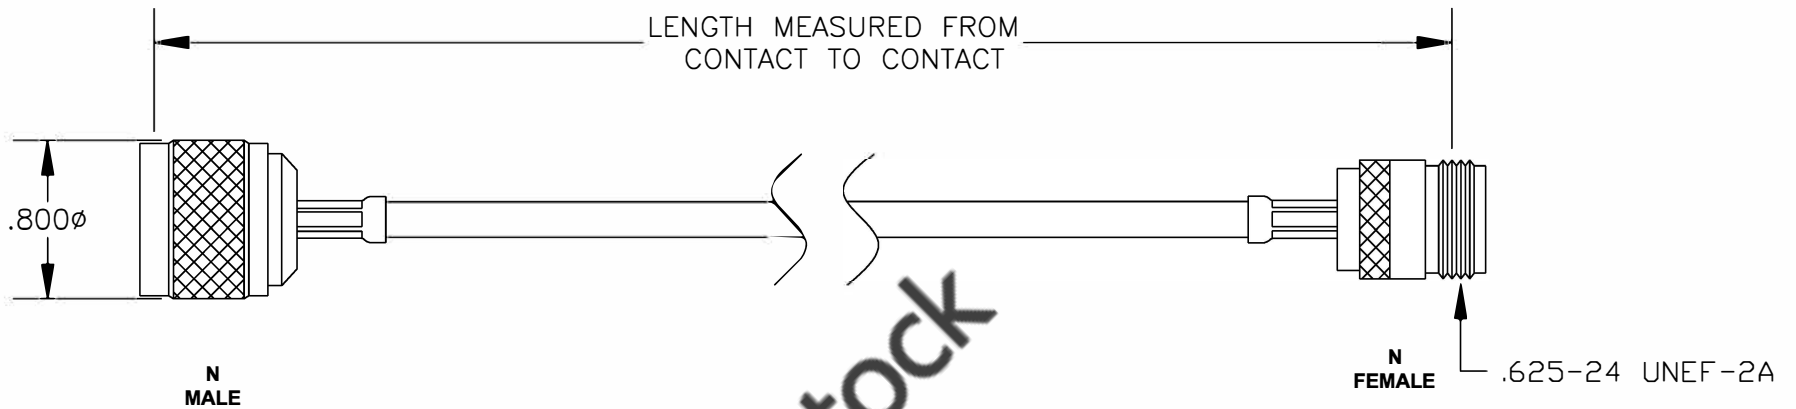

COMPONENTS	IMPEDANCE
N MALE	50 OHM
N FEMALE	50 OHM
RG58C/U	50 OHM

Standard Lengths	
-12	12"
-24	24"
-36	36"
-48	48"
-60	60"
-XXX	Custom Length in inches

8TH FLOOR, BUILDING 1, YONGFU SCIENCE AND TECHNOLOGY CENTER INDUSTRIAL PARK, NANZHA DISTRICT 5, HUMEN, 523900, DONGGUAN, GUANGDONG, CHINA
 WEBSITE: www.ebeestock.com
 EMAIL: sales@ebeestock.com
COAXIAL & FIBER OPTICS

DWG TITLE	DES.
ET27800	CABLE ASSEMBLY, RG58C/U, N MALE TO N FEMALE

REV. A	FSCM NO. 53919	CAD FILE 030508	SCALE N/A	SIZE A	147
--------	----------------	-----------------	-----------	--------	-----

- NOTES:**
- UNLESS OTHERWISE SPECIFIED ALL DIMENSIONS ARE NOMINAL.
 - ALL SPECIFICATIONS ARE SUBJECT TO CHANGE WITHOUT NOTICE AT ANY TIME.
 - DIMENSIONS ARE IN INCHES.
 - LENGTH TOLERANCE IS $\pm 1.5\%$ OR $3/8"$, WHICHEVER IS GREATER.