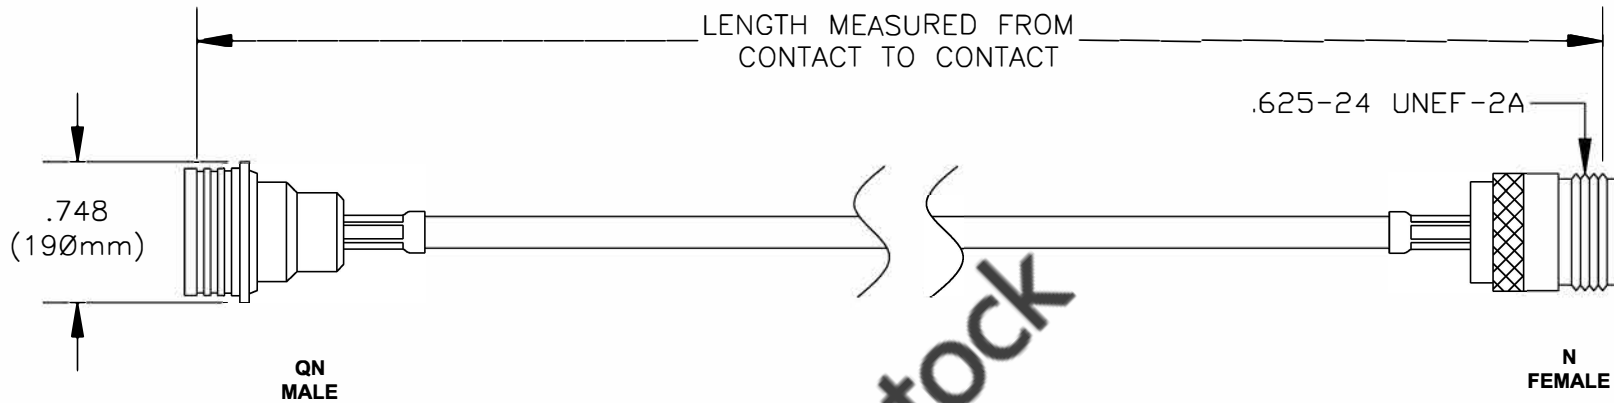

COMPONENTS	IMPEDANCE
QN MALE	50 OHM
N FEMALE	50 OHM
RG223/U	50 OHM

Standard Lengths	
-12	12"
-24	24"
-36	36"
-48	48"
-60	60"
-72	72"
-120	120"
-XXX	Custom Length in inches

8TH FLOOR, BUILDING 1, YONGFU SCIENCE AND TECHNOLOGY CENTER INDUSTRIAL PARK, NANZHA DISTRICT 5, HUMEN, 523900, DONGGUAN, GUANGDONG, CHINA
 WEBSITE: www.ebeestock.com
 EMAIL: sales@ebeestock.com
COAXIAL & FIBER OPTICS

DWG TITLE	DES.
ET28031	CABLE ASSEMBLY, RG223/U, QN MALE TO N FEMALE

REV. -	FSCM NO. 53919	CAD FILE 061708	SCALE N/A	SIZE A	127
--------	----------------	-----------------	-----------	--------	-----

- NOTES:**
- UNLESS OTHERWISE SPECIFIED ALL DIMENSIONS ARE NOMINAL.
 - ALL SPECIFICATIONS ARE SUBJECT TO CHANGE WITHOUT NOTICE AT ANY TIME.
 - DIMENSIONS ARE IN INCHES.
 - LENGTH TOLERANCE IS $\pm 1.5\%$ OR 3/8", WHICHEVER IS GREATER.