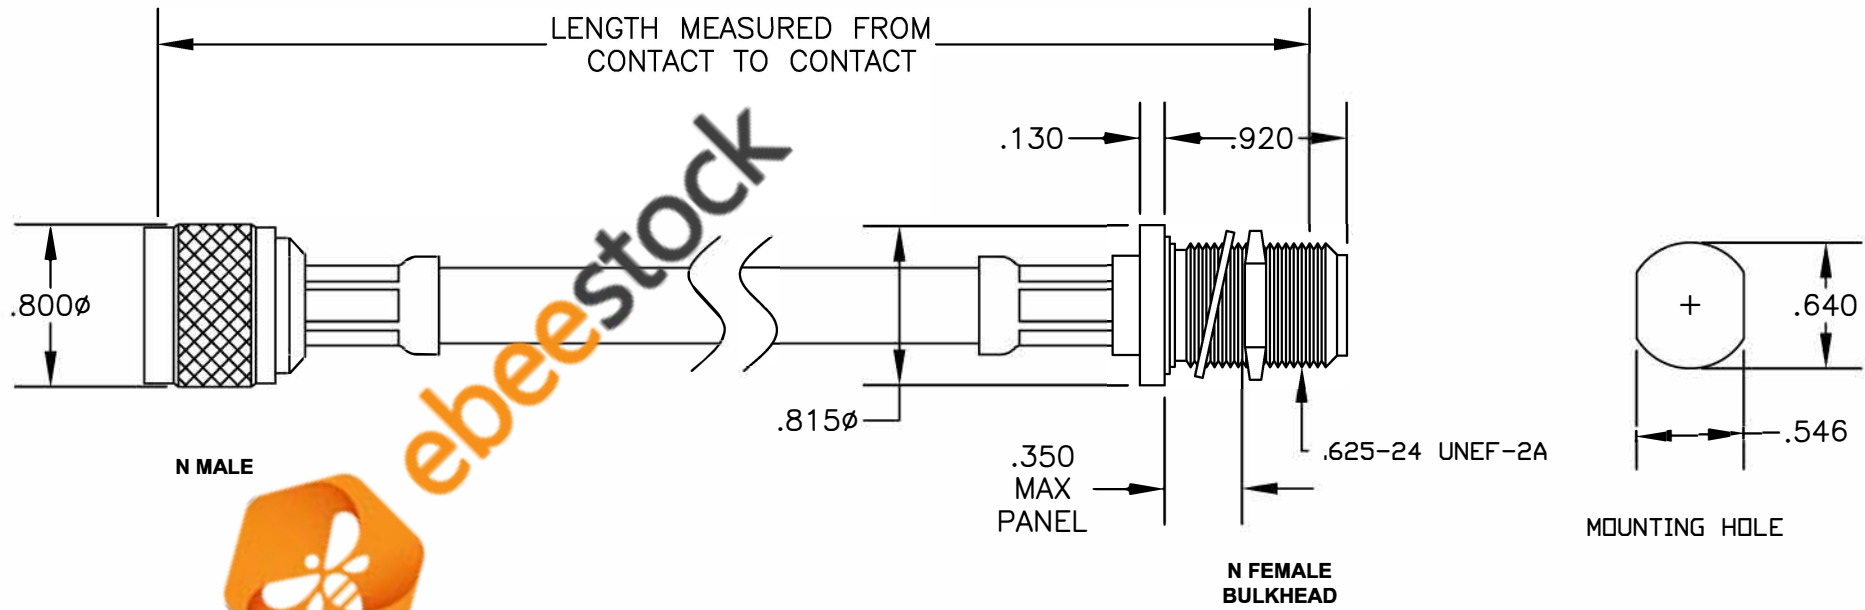

COMPONENTS	IMPEDANCE
N MALE	50 OHM
N FEMALE BULKHEAD	50 OHM
RG8A/U	52 OHM

Standard Lengths	
-12	12"
-24	24"
-36	36"
-48	48"
-60	60"
-XXX	Custom Length in inches

8TH FLOOR, BUILDING 1, YONGFU SCIENCE AND TECHNOLOGY
CENTER INDUSTRIAL PARK, NANZHA DISTRICT 5,
HUMEN, 523900, DONGGUAN, GUANGDONG, CHINA

WEBSITE: www.ebeestock.com
EMAIL: sales@ebeestock.com
COAXIAL & FIBER OPTICS

<p>DWG TITLE ET281-)</p>	<p>DES. CABLE ASSEMBLY, RG8A/U, N MALE TO N FEMALE BULKHEAD</p>					
SIZE A	FSCM NO. 53919	CAD FILE	060107	SCALE	N/A	127

NOTES:

1. UNLESS OTHERWISE SPECIFIED ALL DIMENSIONS ARE NOMINAL.
2. ALL SPECIFICATIONS ARE SUBJECT TO CHANGE WITHOUT NOTICE AT ANY TIME.
3. DIMENSIONS ARE IN INCHES.
4. LENGTH TOLERANCE IS ± 1.5% OR ±3/8", WHICHEVER IS GREATER.