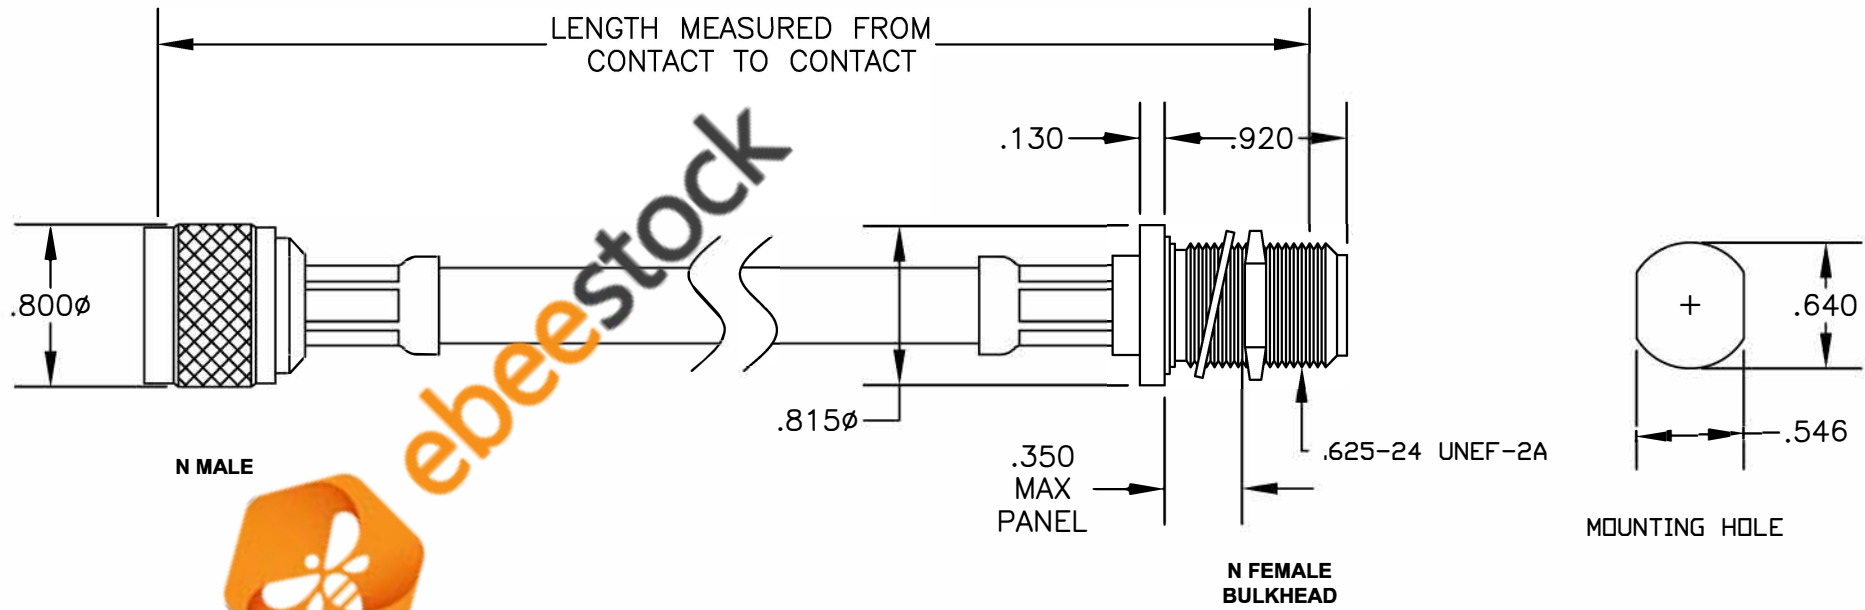

COMPONENTS	IMPEDANCE
N MALE	50 OHM
N FEMALE BULKHEAD	50 OHM
RG8A/U	52 OHM

Standard Lengths	
-12	12"
-24	24"
-36	36"
-48	48"
-60	60"
-XXX	Custom Length in inches

8TH FLOOR, BUILDING 1, YONGFU SCIENCE AND TECHNOLOGY
CENTER INDUSTRIAL PARK, NANZHA DISTRICT 5,
HUMEN, 523900, DONGGUAN, GUANGDONG, CHINA

WEBSITE: www.ebeestock.com
EMAIL: sales@ebeestock.com

COAXIAL & FIBER OPTICS

DWG TITLE
ET281- +

DES. CABLE ASSEMBLY, RG8A/U, N MALE TO N FEMALE BULKHEAD

SIZE A	FSCM NO. 53919	CAD FILE 060107	SCALE N/A	127
--------	----------------	-----------------	-----------	-----

NOTES:

1. UNLESS OTHERWISE SPECIFIED ALL DIMENSIONS ARE NOMINAL.
2. ALL SPECIFICATIONS ARE SUBJECT TO CHANGE WITHOUT NOTICE AT ANY TIME.
3. DIMENSIONS ARE IN INCHES.
4. LENGTH TOLERANCE IS ± 1.5% OR ±3/8", WHICHEVER IS GREATER.