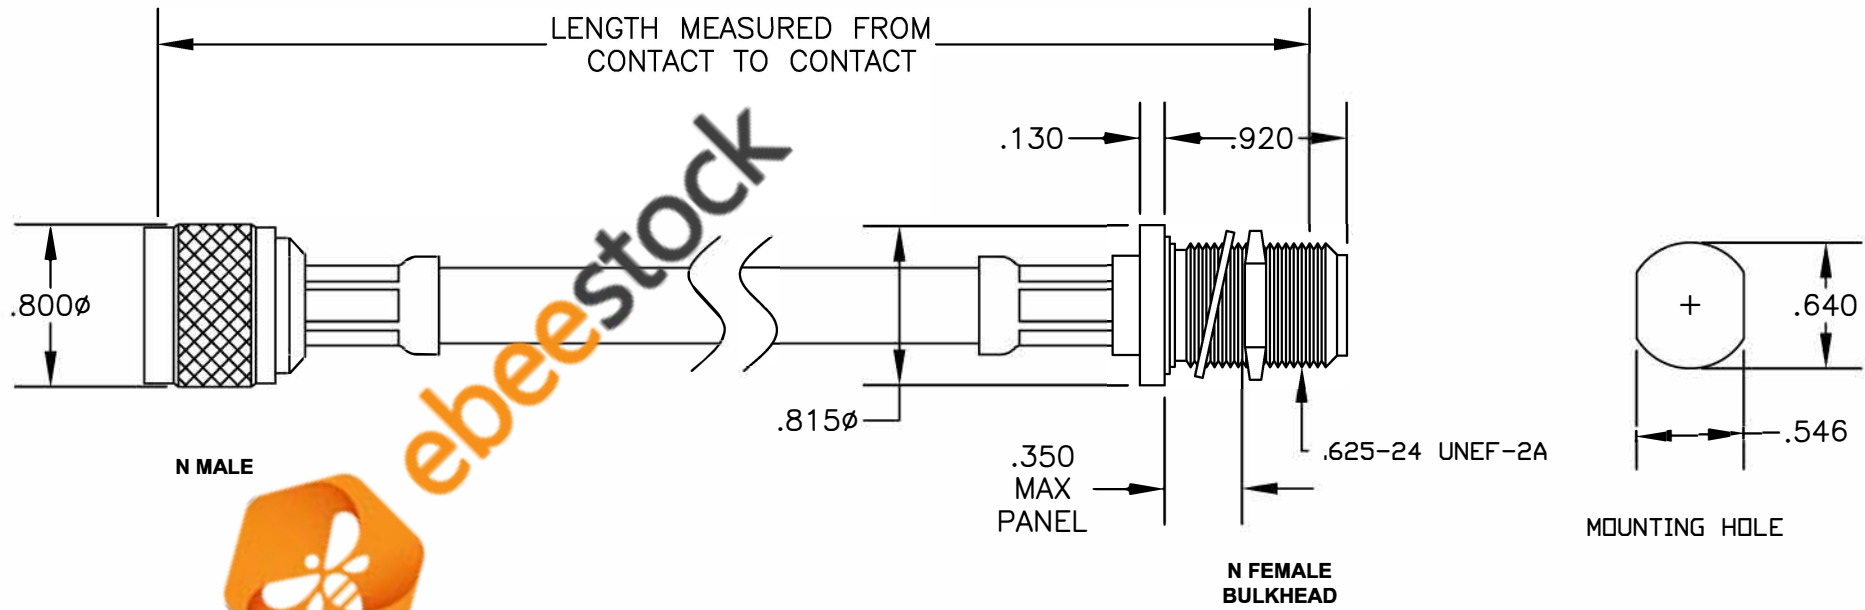

COMPONENTS	IMPEDANCE
N MALE	50 OHM
N FEMALE BULKHEAD	50 OHM
RG8A/U	52 OHM

Standard Lengths	
-12	12"
-24	24"
-36	36"
-48	48"
-60	60"
-XXX	Custom Length in inches

8TH FLOOR, BUILDING 1, YONGFU SCIENCE AND TECHNOLOGY
CENTER INDUSTRIAL PARK, NANZHA DISTRICT 5,
HUMEN, 523900, DONGGUAN, GUANGDONG, CHINA

WEBSITE: www.ebeestock.com
EMAIL: sales@ebeestock.com

COAXIAL & FIBER OPTICS

DWG TITLE
ET281-

DES. CABLE ASSEMBLY, RG8A/U, N MALE TO N FEMALE BULKHEAD

SIZE A	FSCM NO. 53919	CAD FILE 060107	SCALE N/A	127
--------	----------------	-----------------	-----------	-----

NOTES:

1. UNLESS OTHERWISE SPECIFIED ALL DIMENSIONS ARE NOMINAL.
2. ALL SPECIFICATIONS ARE SUBJECT TO CHANGE WITHOUT NOTICE AT ANY TIME.
3. DIMENSIONS ARE IN INCHES.
4. LENGTH TOLERANCE IS ± 1.5% OR ±3/8", WHICHEVER IS GREATER.