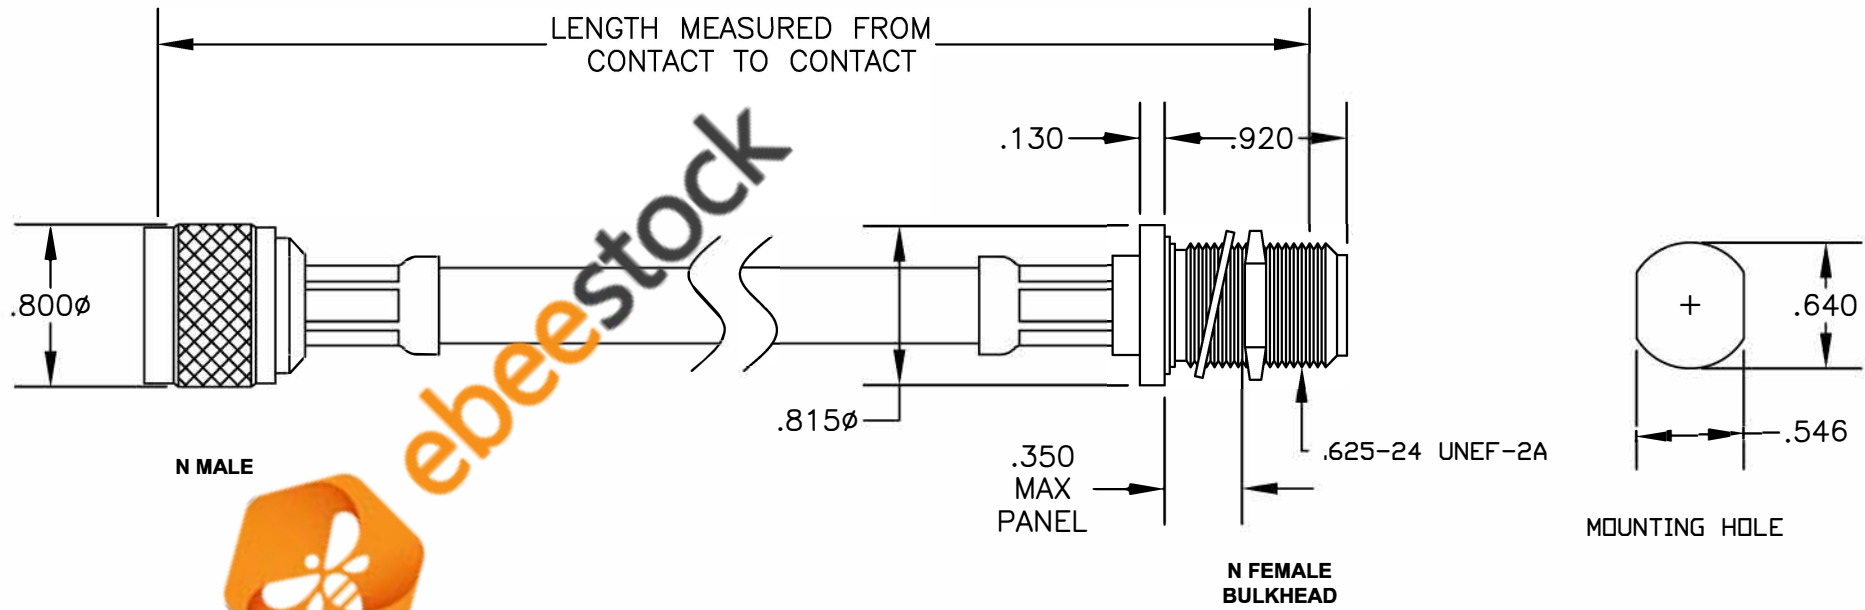

COMPONENTS	IMPEDANCE
N MALE	50 OHM
N FEMALE BULKHEAD	50 OHM
RG8A/U	52 OHM

Standard Lengths	
-12	12"
-24	24"
-36	36"
-48	48"
-60	60"
-XXX	Custom Length in inches

8TH FLOOR, BUILDING 1, YONGFU SCIENCE AND TECHNOLOGY
CENTER INDUSTRIAL PARK, NANZHA DISTRICT 5,
HUMEN, 523900, DONGGUAN, GUANGDONG, CHINA

WEBSITE: www.ebeestock.com
EMAIL: sales@ebeestock.com

COAXIAL & FIBER OPTICS

<p>DWG TITLE</p> <h2 style="margin: 0;">ET28200</h2>	<p>DES. CABLE ASSEMBLY, RG8A/U, N MALE TO N FEMALE BULKHEAD</p>			
<p>SIZE A</p>	<p>FSCM NO. 53919</p>	<p>CAD FILE 060107</p>	<p>SCALE N/A</p>	<p>127</p>

NOTES:
1. UNLESS OTHERWISE SPECIFIED ALL DIMENSIONS ARE NOMINAL.
2. ALL SPECIFICATIONS ARE SUBJECT TO CHANGE WITHOUT NOTICE AT ANY TIME.
3. DIMENSIONS ARE IN INCHES.
4. LENGTH TOLERANCE IS $\pm 1.5\%$ OR $\pm 3/8"$, WHICHEVER IS GREATER.