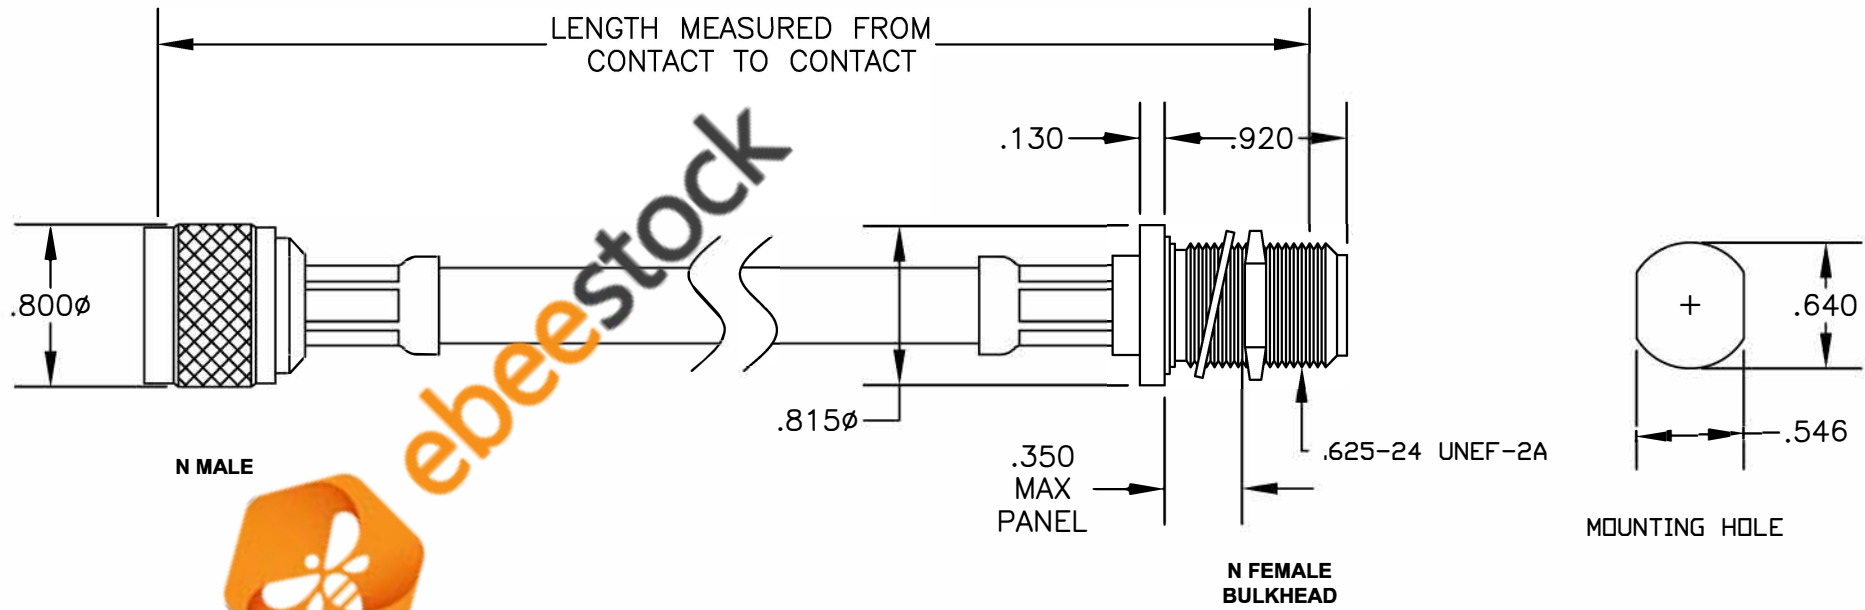

COMPONENTS	IMPEDANCE
N MALE	50 OHM
N FEMALE BULKHEAD	50 OHM
RG8A/U	52 OHM

Standard Lengths	
-12	12"
-24	24"
-36	36"
-48	48"
-60	60"
-XXX	Custom Length in inches

8TH FLOOR, BUILDING 1, YONGFU SCIENCE AND TECHNOLOGY
CENTER INDUSTRIAL PARK, NANZHA DISTRICT 5,
HUMEN, 523900, DONGGUAN, GUANGDONG, CHINA

WEBSITE: www.ebeestock.com
EMAIL: sales@ebeestock.com
COAXIAL & FIBER OPTICS

<p>DWG TITLE</p> <h2 style="margin: 0;">ET28202</h2>	<p>DES. CABLE ASSEMBLY, RG8A/U, N MALE TO N FEMALE BULKHEAD</p>					
SIZE A	FSCM NO. 53919	CAD FILE	060107	SCALE	N/A	127

NOTES:
1. UNLESS OTHERWISE SPECIFIED ALL DIMENSIONS ARE NOMINAL.
2. ALL SPECIFICATIONS ARE SUBJECT TO CHANGE WITHOUT NOTICE AT ANY TIME.
3. DIMENSIONS ARE IN INCHES.
4. LENGTH TOLERANCE IS $\pm 1.5\%$ OR $\pm 3/8"$, WHICHEVER IS GREATER.