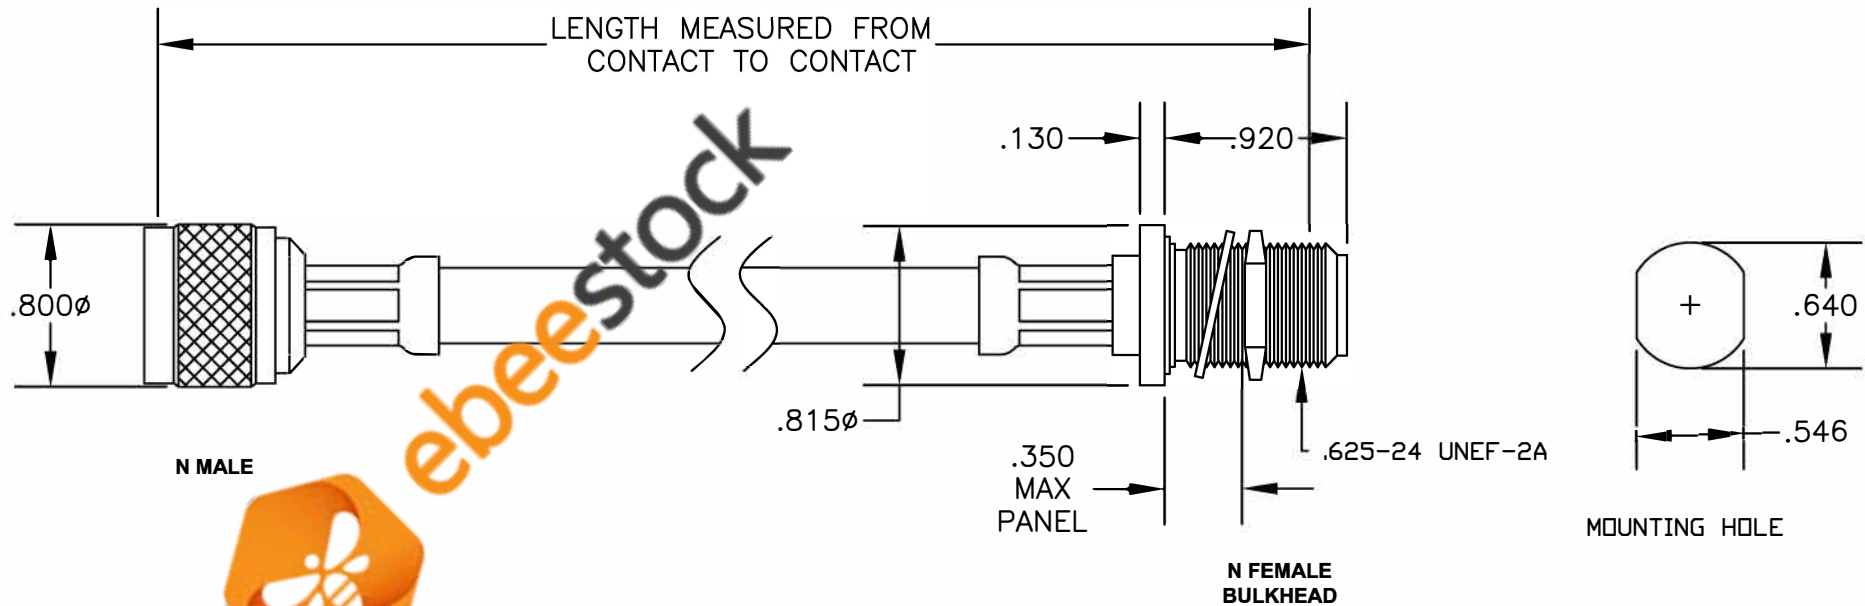

COMPONENTS	IMPEDANCE
N MALE	50 OHM
N FEMALE BULKHEAD	50 OHM
RG8A/U	52 OHM

Standard Lengths	
-12	12"
-24	24"
-36	36"
-48	48"
-60	60"
-XXX	Custom Length in inches

ebeestock

 <p>8TH FLOOR, BUILDING 1, YONGFU SCIENCE AND TECHNOLOGY CENTER INDUSTRIAL PARK, NANZHA DISTRICT 5, HUMEN, 523900, DONGGUAN, GUANGDONG, CHINA</p> <p>WEBSITE: www.ebeestock.com EMAIL: sales@ebeestock.com COAXIAL & FIBER OPTICS</p>				
<p>DWG TITLE</p> <p>ET28203</p>	<p>DES. CABLE ASSEMBLY, RG8A/U, N MALE TO N FEMALE BULKHEAD</p>			
SIZE A	FSCM NO. 53919	CAD FILE 060107	SCALE N/A	127

- NOTES:
- UNLESS OTHERWISE SPECIFIED ALL DIMENSIONS ARE NOMINAL.
 - ALL SPECIFICATIONS ARE SUBJECT TO CHANGE WITHOUT NOTICE AT ANY TIME.
 - DIMENSIONS ARE IN INCHES.
 - LENGTH TOLERANCE IS $\pm 1.5\%$ OR $\pm 3/8"$, WHICHEVER IS GREATER.