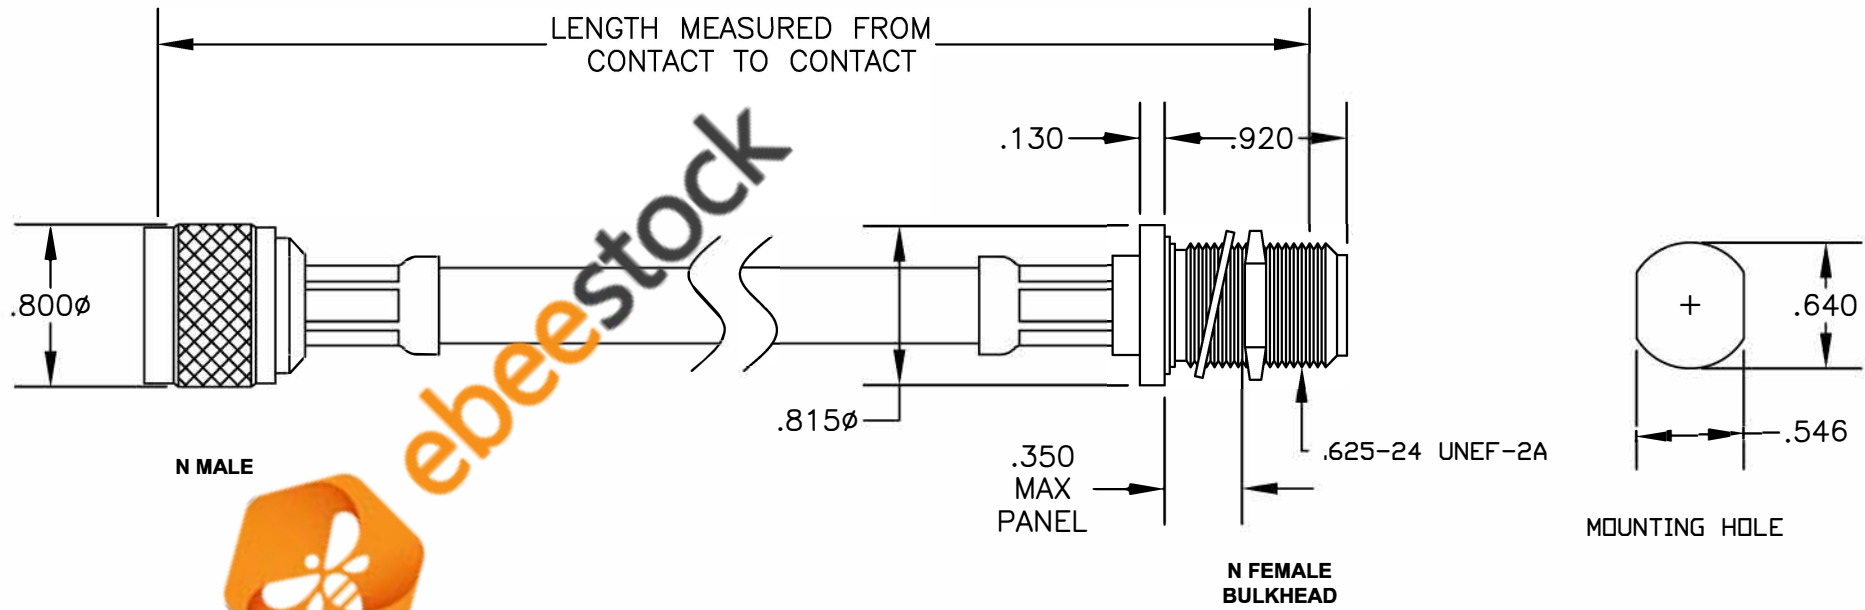

COMPONENTS	IMPEDANCE
N MALE	50 OHM
N FEMALE BULKHEAD	50 OHM
RG8A/U	52 OHM

Standard Lengths	
-12	12"
-24	24"
-36	36"
-48	48"
-60	60"
-XXX	Custom Length in inches

8TH FLOOR, BUILDING 1, YONGFU SCIENCE AND TECHNOLOGY
CENTER INDUSTRIAL PARK, NANZHA DISTRICT 5,
HUMEN, 523900, DONGGUAN, GUANGDONG, CHINA

WEBSITE: www.ebeestock.com
EMAIL: sales@ebeestock.com
COAXIAL & FIBER OPTICS

<p>DWG TITLE</p> <h2 style="margin: 0;">ET28206</h2>	<p>DES. CABLE ASSEMBLY, RG8A/U, N MALE TO N FEMALE BULKHEAD</p>			
<p>SIZE A</p>	<p>FSCM NO. 53919</p>	<p>CAD FILE 060107</p>	<p>SCALE N/A</p>	<p>127</p>

NOTES:
 1. UNLESS OTHERWISE SPECIFIED ALL DIMENSIONS ARE NOMINAL.
 2. ALL SPECIFICATIONS ARE SUBJECT TO CHANGE WITHOUT NOTICE AT ANY TIME.
 3. DIMENSIONS ARE IN INCHES.
 4. LENGTH TOLERANCE IS ± 1.5% OR ±3/8", WHICHEVER IS GREATER.