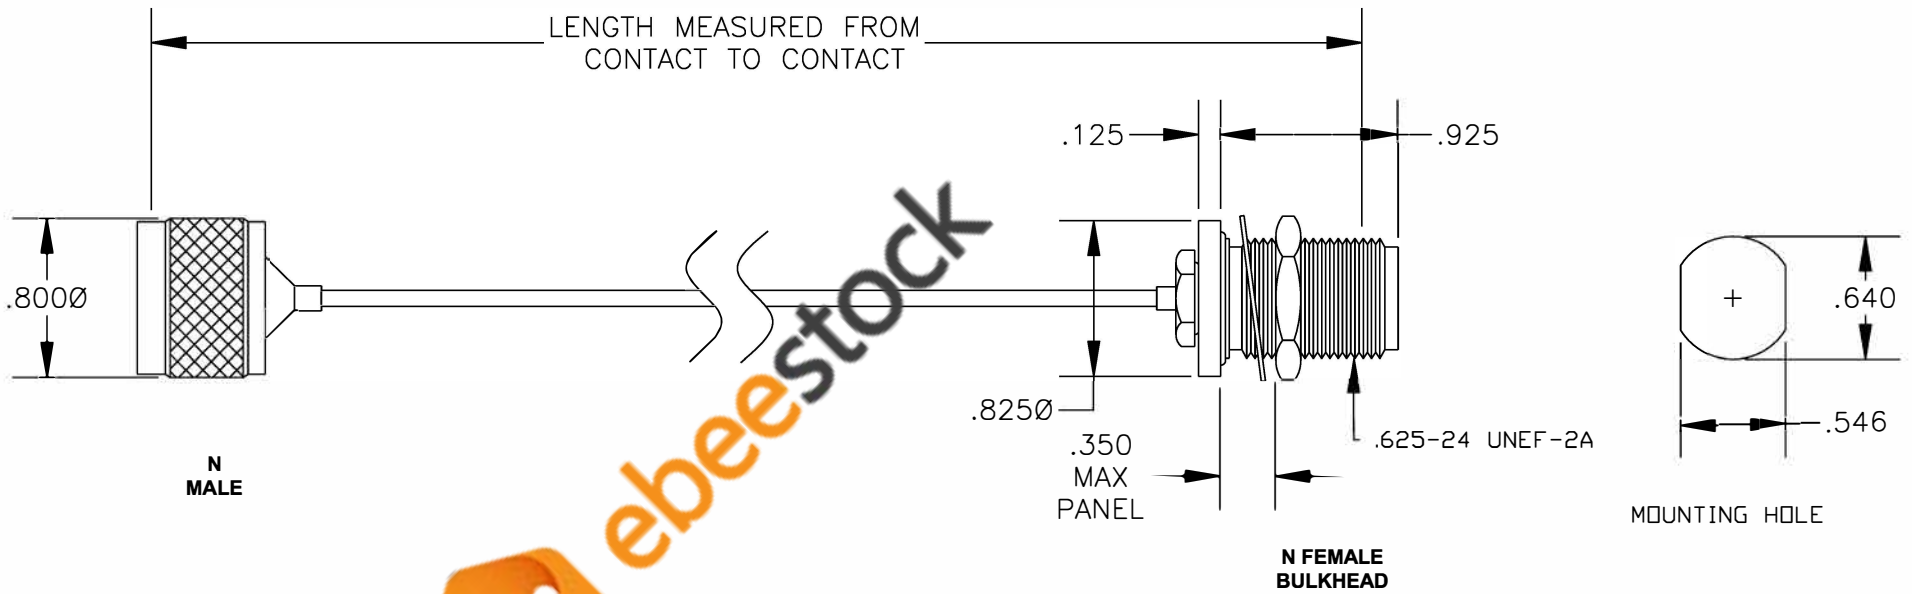

COMPONENTS	IMPEDANCE
N MALE	50 OHM
N FEMALE BULKHEAD	50 OHM

Standard Lengths	
-12	12"
-24	24"
-36	36"
-48	48"
-60	60"
-XXX	Custom Length in inches

8TH FLOOR, BUILDING 1, YONGFU SCIENCE AND TECHNOLOGY CENTER INDUSTRIAL PARK, NANZHA DISTRICT 5, HUMEN, 523900, DONGGUAN, GUANGDONG, CHINA
 WEBSITE: www.ebeeStock.com
 EMAIL: sales@ebeeStock.com

RoHS Compliance Certified

DWG TITLE ET282%		DES. CABLE ASSEMBLY, N MALE TO N FEMALE BULKHEAD (LEAD FREE)		
REV. --	FSCM NO. 53919	CAD FILE 020108	SCALE N/A	SIZE A 127

- NOTES:**
- UNLESS OTHERWISE SPECIFIED ALL DIMENSIONS ARE NOMINAL.
 - ALL SPECIFICATIONS ARE SUBJECT TO CHANGE WITHOUT NOTICE AT ANY TIME.
 - DIMENSIONS ARE IN INCHES.
 - LENGTH TOLERANCE IS $\pm 1.5\%$ OR $\pm 3/8"$, WHICHEVER IS GREATER.