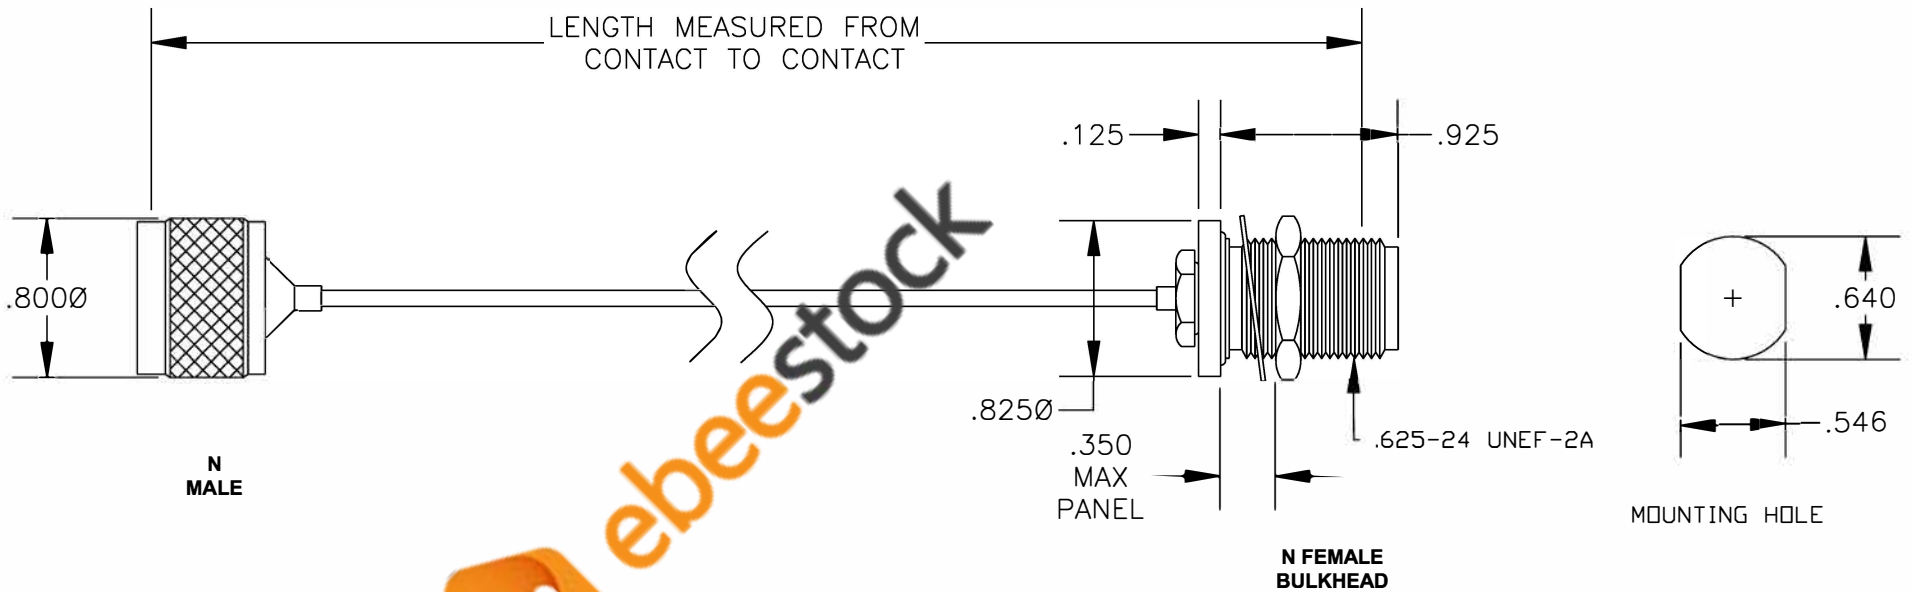

COMPONENTS	IMPEDANCE
N MALE	50 OHM
N FEMALE BULKHEAD	50 OHM

Standard Lengths	
-12	12"
-24	24"
-36	36"
-48	48"
-60	60"
-XXX	Custom Length in inches

8TH FLOOR, BUILDING 1, YONGFU SCIENCE AND TECHNOLOGY CENTER INDUSTRIAL PARK, NANZHA DISTRICT 5, HUMEN, 523900, DONGGUAN, GUANGDONG, CHINA
 WEBSITE: www.ebeestock.com
 EMAIL: sales@ebeestock.com

RoHS Compliance Certified

DWG TITLE ET282%		DES. CABLE ASSEMBLY, N MALE TO N FEMALE BULKHEAD (LEAD FREE)		
REV. --	FSCM NO. 53919	CAD FILE 020108	SCALE N/A	SIZE A 127

- NOTES:**
- UNLESS OTHERWISE SPECIFIED ALL DIMENSIONS ARE NOMINAL.
 - ALL SPECIFICATIONS ARE SUBJECT TO CHANGE WITHOUT NOTICE AT ANY TIME.
 - DIMENSIONS ARE IN INCHES.
 - LENGTH TOLERANCE IS $\pm 1.5\%$ OR $\pm 3/8"$, WHICHEVER IS GREATER.