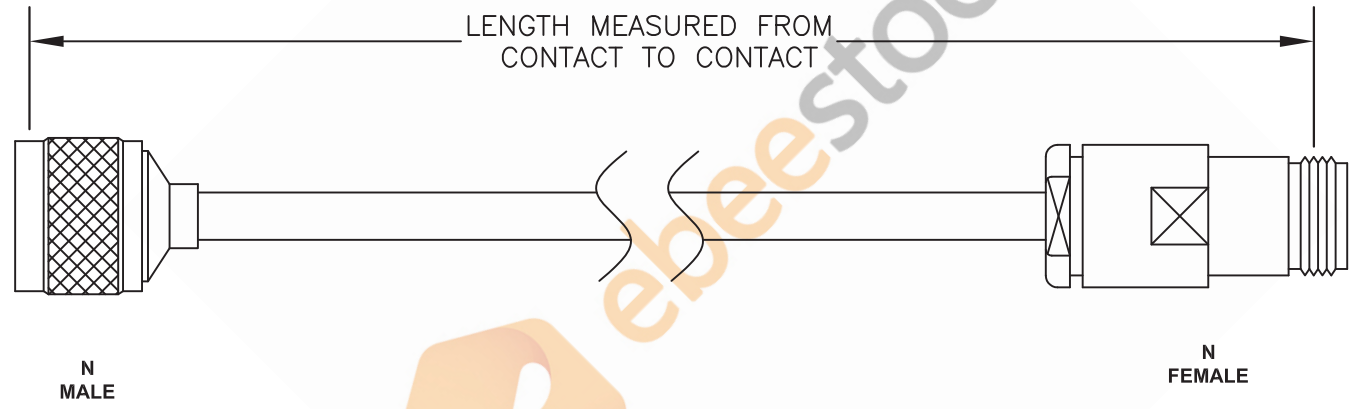

N Male to N Female Cable 12 Inch Length Using Coax

Standard Lengths	
-12	12"
-24	24"
-36	36"
-48	48"
-60	60"
-XXX	Custom Length in Inches

8TH FLOOR, BUILDING 1, YONGFU SCIENCE AND TECHNOLOGY CENTER INDUSTRIAL PARK, NANZHA DISTRICT 5, HUMEN, 523900, DONGGUAN, GUANGDONG, CHINA
 WEBSITE: www.ebeestock.com
 EMAIL: sales@ebeestock.com

DWG TITLE
ET2828+

NOTES:
 1. UNLESS OTHERWISE SPECIFIED ALL DIMENSIONS ARE NOMINAL.
 2. ALL SPECIFICATIONS ARE SUBJECT TO CHANGE WITHOUT NOTICE AT ANY TIME.
 3. DIMENSIONS ARE IN INCHES [mm].
 4. LENGTH TOLERANCE IS $\pm 1.5\%$ OR 3/8", WHICHEVER IS GREATER.

REV. -	FSCM NO. 53919	CAD FILE 081307	SCALE N/A	SIZE A	127
--------	----------------	-----------------	-----------	--------	-----