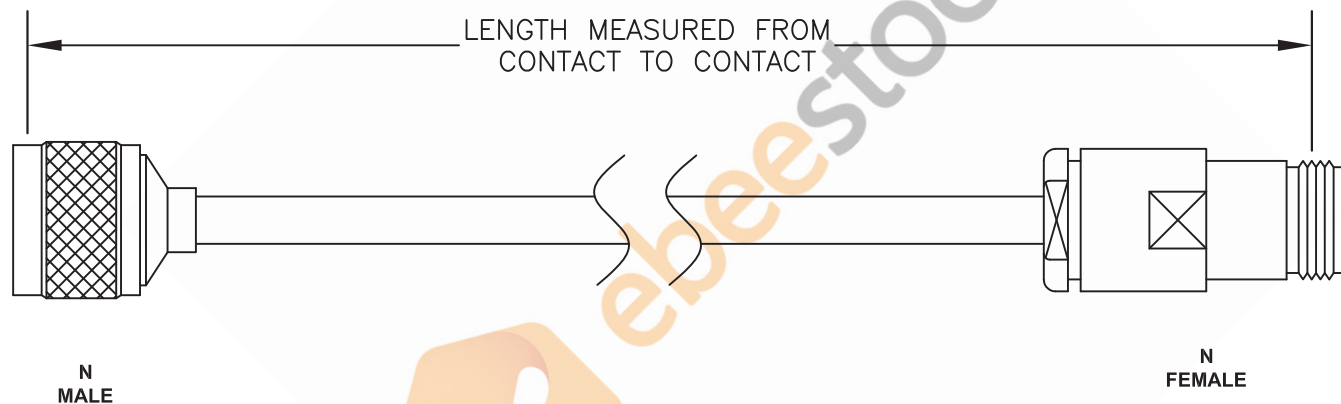

N Male to N Female Cable 60 Inch Length Using Coax

Standard Lengths	
-12	12"
-24	24"
-36	36"
-48	48"
-60	60"
-XXX	Custom Length in Inches

8TH FLOOR, BUILDING 1, YONGFU SCIENCE AND TECHNOLOGY
CENTER INDUSTRIAL PARK, NANZHA DISTRICT 5,
HUMEN, 523900, DONGGUAN, GUANGDONG, CHINA

WEBSITE: www.ebeestock.com
EMAIL: sales@ebeestock.com

DWG TITLE

ET28292

NOTES:

1. UNLESS OTHERWISE SPECIFIED ALL DIMENSIONS ARE NOMINAL.
2. ALL SPECIFICATIONS ARE SUBJECT TO CHANGE WITHOUT NOTICE AT ANY TIME.
3. DIMENSIONS ARE IN INCHES [mm].
4. LENGTH TOLERANCE IS $\pm 1.5\%$ OR $3/8"$, WHICHEVER IS GREATER.

REV. -

FSCM NO. 53919

CAD FILE 081307

SCALE N/A

SIZE A

127