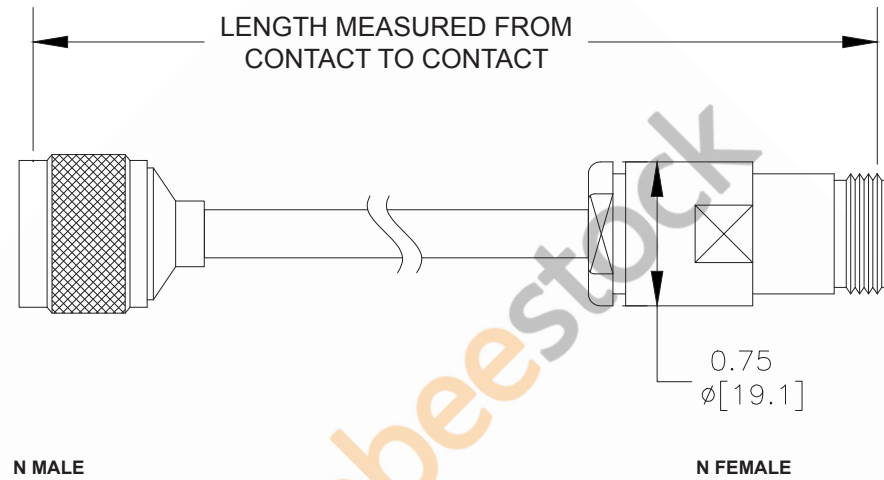

N Male to N Female Cable 6 Inch Length Using Coax, LF Solder

Part # Ext.	Length In Inches	Part # Ext.	Length In Centimeters
-12	12"	-25CM	25Cm
-24	24"	-50CM	50Cm
-36	36"	-75CM	75Cm
-48	48"	-100CM	100Cm
-60	60"	-125CM	125Cm
-XX	Custom Length	-xxCM	Custom Length

ET28293

NOTES:

1. UNLESS OTHERWISE SPECIFIED ALL DIMENSIONS ARE NOMINAL.
2. ALL SPECIFICATIONS ARE SUBJECT TO CHANGE WITHOUT NOTICE AT ANY TIME.
3. DIMENSIONS ARE IN INCHES [mm].
4. LENGTH TOLERANCE IS $\pm 1.5\%$ OR $3/8"$, WHICHEVER IS GREATER.