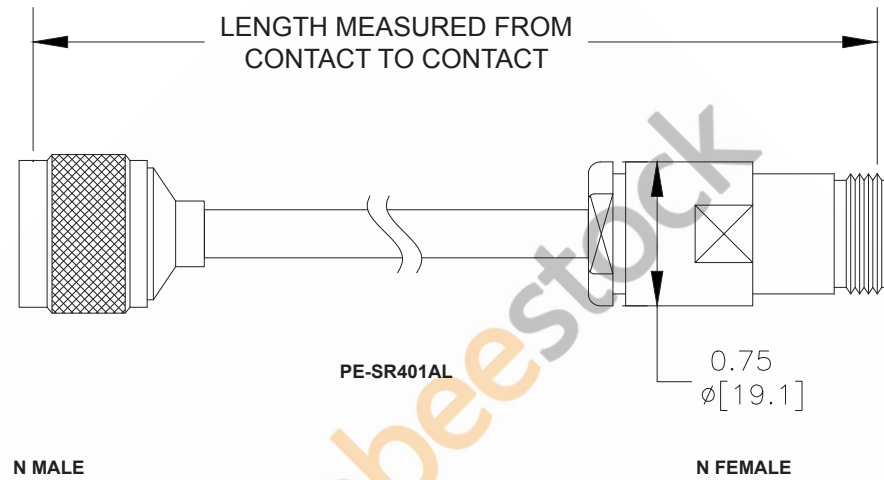

N Male to N Female Cable 12 Inch Length Using Coax, LF Solder

Part # Ext.	Length In Inches	Part # Ext.	Length In Centimeters
-12	12"	-25CM	25Cm
-24	24"	-50CM	50Cm
-36	36"	-75CM	75Cm
-48	48"	-100CM	100Cm
-60	60"	-125CM	125Cm
-XX	Custom Length	-xxCM	Custom Length

NOTES:

1. UNLESS OTHERWISE SPECIFIED ALL DIMENSIONS ARE NOMINAL.
2. ALL SPECIFICATIONS ARE SUBJECT TO CHANGE WITHOUT NOTICE AT ANY TIME.
3. DIMENSIONS ARE IN INCHES [mm].
4. LENGTH TOLERANCE IS $\pm 1.5\%$ OR $3/8"$, WHICHEVER IS GREATER.