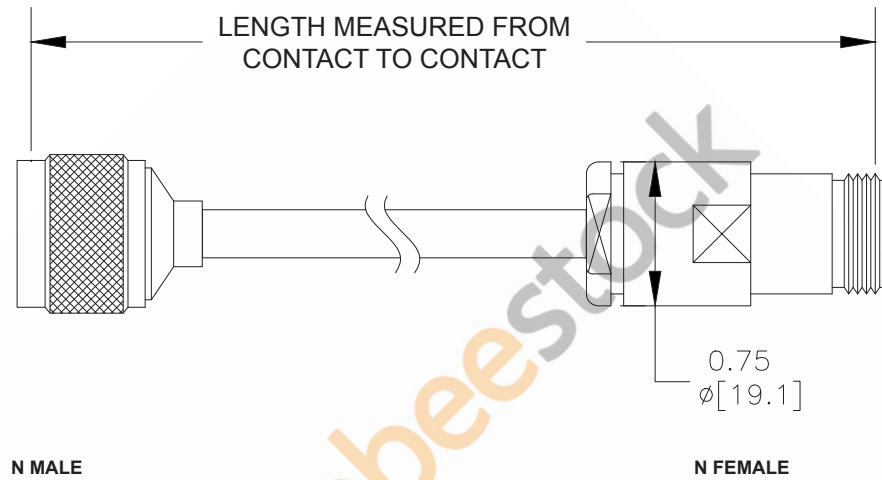

N Male to N Female Cable 24 Inch Length Using Coax, LF Solder

Part # Ext.	Length In Inches	Part # Ext.	Length In Centimeters
-12	12"	-25CM	25Cm
-24	24"	-50CM	50Cm
-36	36"	-75CM	75Cm
-48	48"	-100CM	100Cm
-60	60"	-125CM	125Cm
-XX	Custom Length	-xxCM	Custom Length

ET28296

NOTES:

1. UNLESS OTHERWISE SPECIFIED ALL DIMENSIONS ARE NOMINAL.
2. ALL SPECIFICATIONS ARE SUBJECT TO CHANGE WITHOUT NOTICE AT ANY TIME.
3. DIMENSIONS ARE IN INCHES [mm].
4. LENGTH TOLERANCE IS $\pm 1.5\%$ OR $3/8"$, WHICHEVER IS GREATER.