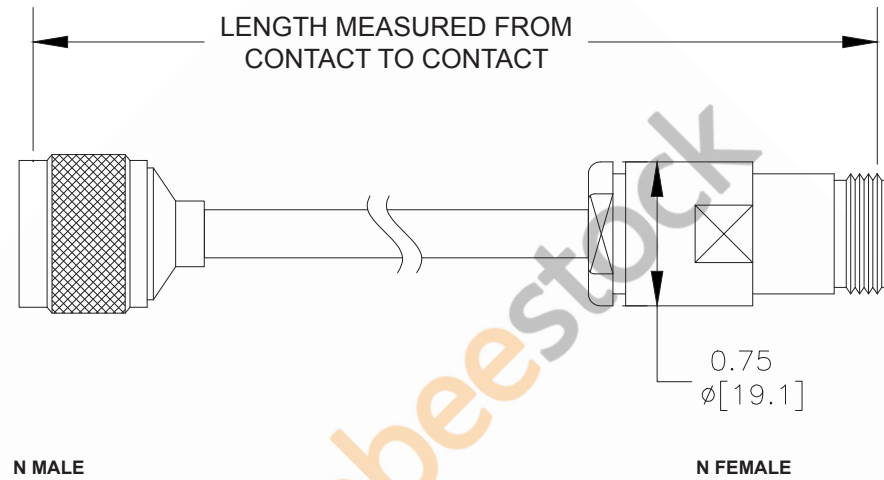

N Male to N Female Cable 36 Inch Length Using Coax, LF Solder

Part # Ext.	Length In Inches	Part # Ext.	Length In Centimeters
-12	12"	-25CM	25Cm
-24	24"	-50CM	50Cm
-36	36"	-75CM	75Cm
-48	48"	-100CM	100Cm
-60	60"	-125CM	125Cm
-XX	Custom Length	-xxCM	Custom Length

DWG TITLE

**ET28297**

NOTES:

1. UNLESS OTHERWISE SPECIFIED ALL DIMENSIONS ARE NOMINAL.
2. ALL SPECIFICATIONS ARE SUBJECT TO CHANGE WITHOUT NOTICE AT ANY TIME.
3. DIMENSIONS ARE IN INCHES [mm].
4. LENGTH TOLERANCE IS  $\pm 1.5\%$  OR  $3/8"$ , WHICHEVER IS GREATER.