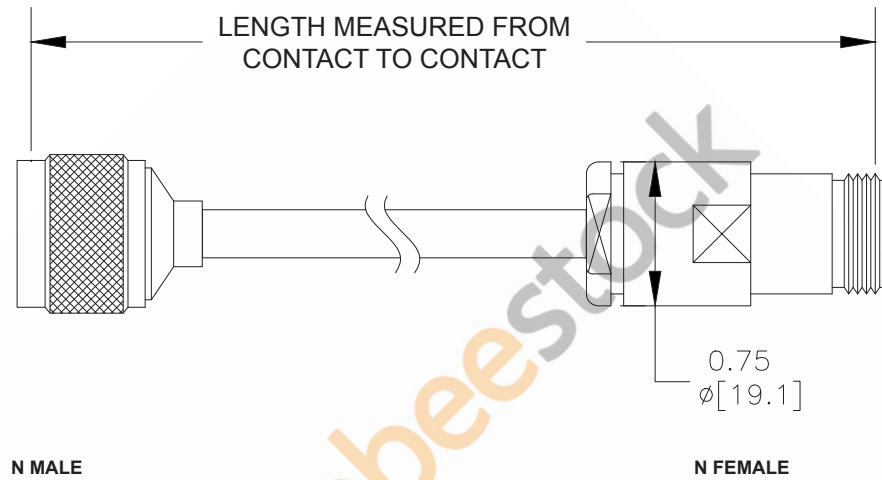

N Male to N Female Cable 60 Inch Length Using Coax, LF Solder

Part # Ext.	Length In Inches	Part # Ext.	Length In Centimeters
-12	12"	-25CM	25Cm
-24	24"	-50CM	50Cm
-36	36"	-75CM	75Cm
-48	48"	-100CM	100Cm
-60	60"	-125CM	125Cm
-XX	Custom Length	-xxCM	Custom Length

ET28299

NOTES:

1. UNLESS OTHERWISE SPECIFIED ALL DIMENSIONS ARE NOMINAL.
2. ALL SPECIFICATIONS ARE SUBJECT TO CHANGE WITHOUT NOTICE AT ANY TIME.
3. DIMENSIONS ARE IN INCHES [mm].
4. LENGTH TOLERANCE IS $\pm 1.5\%$ OR $3/8"$, WHICHEVER IS GREATER.