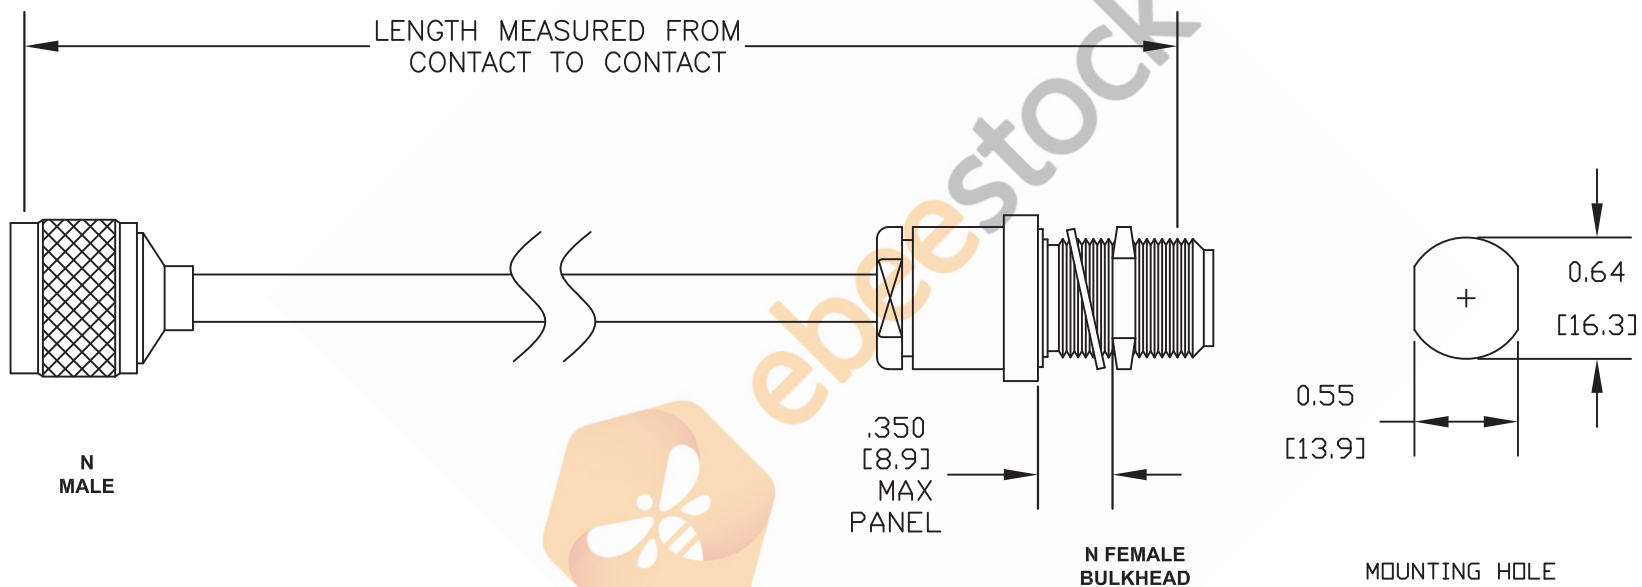

N Male to N Female Bulkhead Cable 6 Inch Length Using Coax

Standard Lengths	
-12	12"
-24	24"
-36	36"
-48	48"
-60	60"
-XXX	Custom Length in Inches

8TH FLOOR, BUILDING 1, YONGFU SCIENCE AND TECHNOLOGY
CENTER INDUSTRIAL PARK, NANZHA DISTRICT 5,
HUMEN, 523900, DONGGUAN, GUANGDONG, CHINA

WEBSITE: www.ebeestock.com
EMAIL: sales@ebeestock.com

DWG TITLE

ET283%8

NOTES:

1. UNLESS OTHERWISE SPECIFIED ALL DIMENSIONS ARE NOMINAL.
2. ALL SPECIFICATIONS ARE SUBJECT TO CHANGE WITHOUT NOTICE AT ANY TIME.
3. DIMENSIONS ARE IN INCHES [mm].
4. LENGTH TOLERANCE IS $\pm 1.5\%$ OR $3/8"$, WHICHEVER IS GREATER.

REV. -

FSCM NO. 53919

CAD FILE 060407

SCALE N/A

SIZE A

127