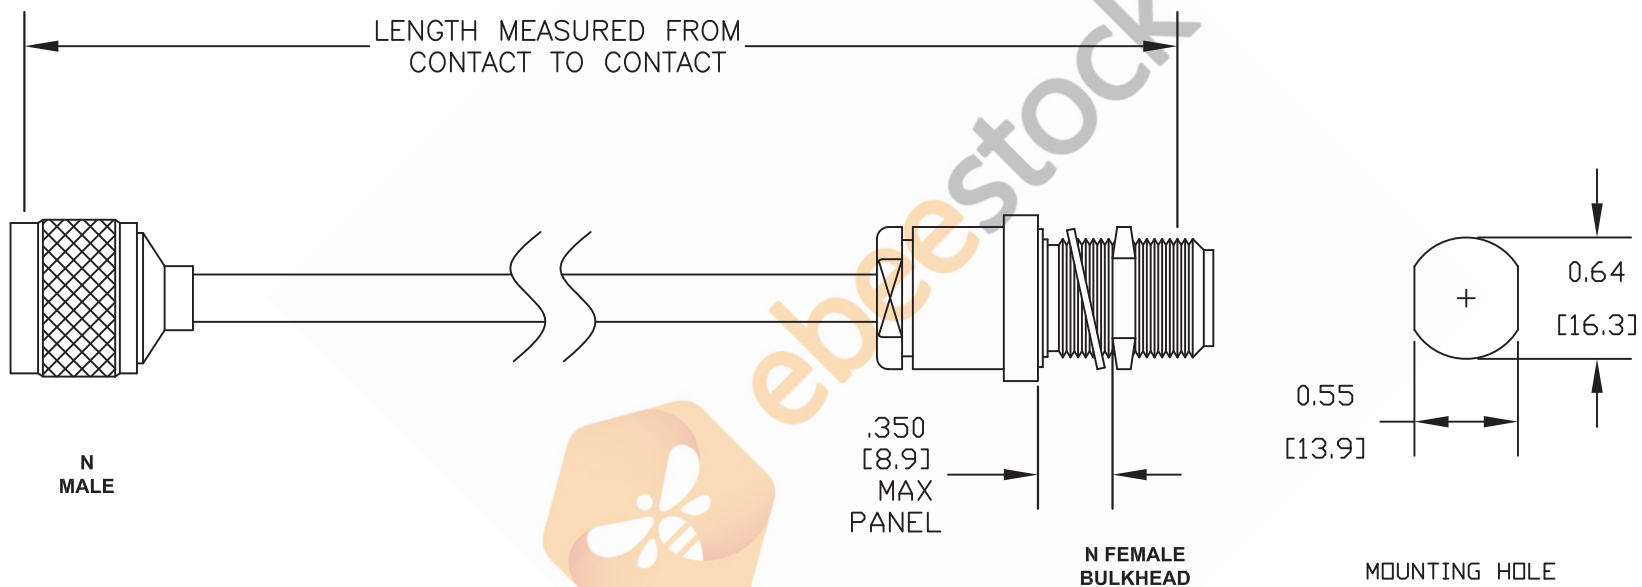

N Male to N Female Bulkhead Cable 12 Inch Length Using Coax

| Standard Lengths | |
|------------------|-------------------------|
| -12 | 12" |
| -24 | 24" |
| -36 | 36" |
| -48 | 48" |
| -60 | 60" |
| -XXX | Custom Length in Inches |

NOTES:

1. UNLESS OTHERWISE SPECIFIED ALL DIMENSIONS ARE NOMINAL.
2. ALL SPECIFICATIONS ARE SUBJECT TO CHANGE WITHOUT NOTICE AT ANY TIME.
3. DIMENSIONS ARE IN INCHES [mm].
4. LENGTH TOLERANCE IS $\pm 1.5\%$ OR $3/8"$, WHICHEVER IS GREATER.

REV. -

FSCM NO. 53919

CAD FILE 060407

SCALE N/A

SIZE A

127